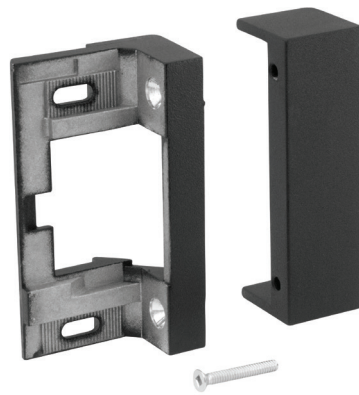

INSTALLATION

Electric Strike Lip Bracket Extensions For 4, 6, 7 Series Electric Strikes

Extension Mounting Instructions For Center-Hung Doors or Deep-Reveal Frames

1" Extension
#6-32 x 1" Screws

2" Extension
#6-32 x 2" Screws

3" Extension
#6-32 x 3" Screws

NOTE: These 6 Series Low Profile photos show how the extensions mount. The strike lip bracket will look slightly different on the Standard Profile 6 and the 4/7 series.