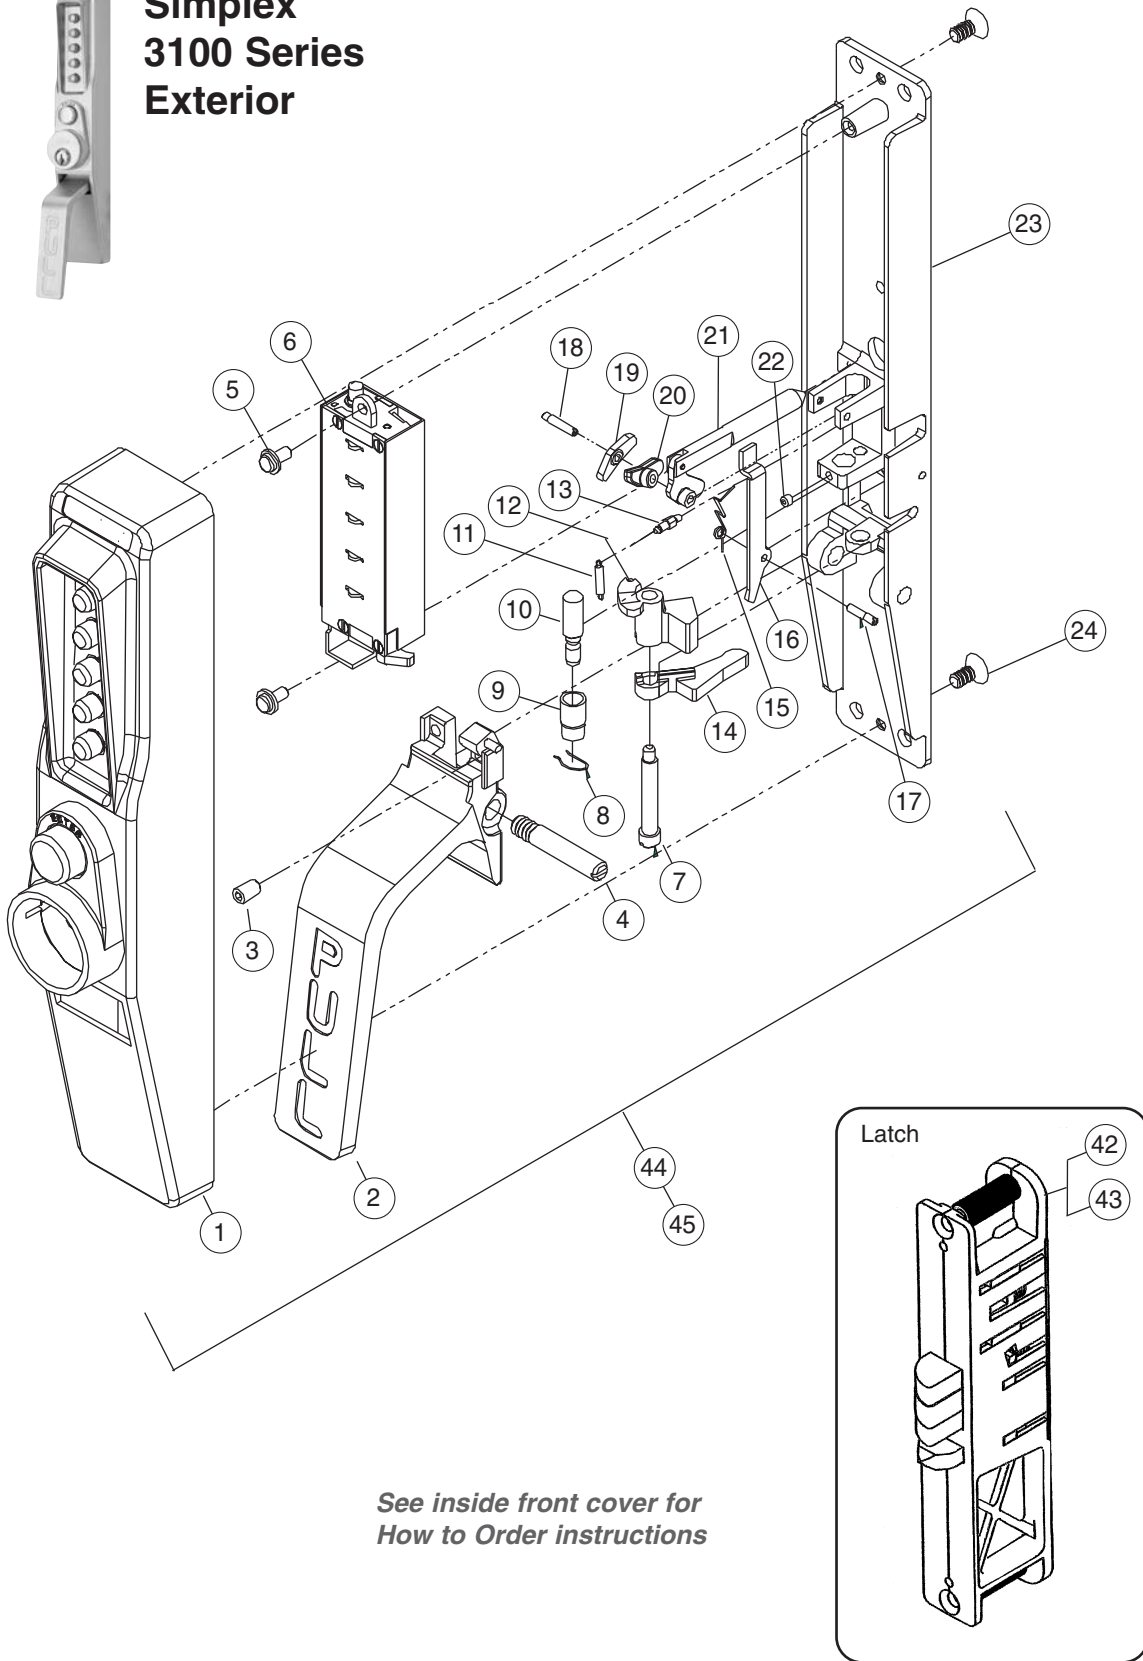

**Simplex
3100 Series
Exterior**

*See inside front cover for
How to Order instructions*

Simplex 3100 Series Interior

See inside front cover for
How to Order instructions

3100 Series (continued)

Item	Qty/Lock	Description		Finish	Part Number	List Prices (USD)
1	1	Outside Lock Housing with Buttons	LH	Satin Chrome	74817-26D-01	\$110.00
				Duranodic	74817-55-01	\$110.00
			RH	Satin Chrome	74818-26D-01	\$110.00
				Duranodic	74818-55-01	\$110.00
2	1	Paddle Assembly - Outside (Includes 1 ea #2, #3, #4)		Satin Chrome	74796-26D-01	\$35.00
				Duranodic	74796-55-01	\$35.00
3	2	Paddle Set Screw (5 pack)			54422-000-05	\$10.00
4	1	Outside Paddle Pivot Pin (1/4" - 28 THD) 1/4" DIA x 1 3/8" (Includes 1 ea #2, #3, #4)		Satin Chrome	74796-26D-01	\$35.00
				Duranodic	74796-55-01	\$35.00
5	2	Chamber Screw 6-32 x 5/8" self tapping (Includes 10 ea #5, #24)			64776-000-01	\$10.00
6	1	Combination Chamber (Low Profile)			74774-000-01	\$86.00
23	1	Outside Base Assembly (Includes #7-#23)	RH		75247-000-01	\$125.00
			LH		75248-000-01	\$125.00
24	2	Self Tapping Screw 6-32 x 3/8" FHMS - Inside Cover (Includes 10 ea #5, #24)			64776-000-01	\$10.00
25	1	Inside Housing Base Cover		Satin Chrome	24443-26D-01	\$22.00
				Duranodic	24443-55-01	\$22.00
26	1	Inside Paddle (Includes 1 ea #3, #26)		Satin Chrome	34165-26D-01	\$29.00
				Duranodic	34165-55-01	\$29.00
40	1	Sealed Solenoid			54432-000-01	\$91.00
41	1	Lock Assembly & Cover - Inside	RH	Satin Chrome	74776-26D-01	\$107.00
				Duranodic	74776-55-01	\$107.00
			LH	Satin Chrome	74780-26D-01	\$107.00
				Duranodic	74780-55-01	\$107.00
42	1	Mortise Housing Assembly ³¹ / ₃₂ "	LH		74777-000-01	\$110.00
			RH		74791-000-01	\$110.00
43	1	Mortise Housing Assembly 1 1/8"	LH		74778-000-01	\$110.00
			RH		74792-000-01	\$110.00
44	1	Outside Lock Assembly	LH	Satin Chrome	74819-26D-01	\$303.00
				Duranodic	74819-55-01	\$303.00
			RH	Satin Chrome	74820-26D-01	\$303.00
				Duranodic	74820-55-01	\$303.00
45	1	Outside Lock Assembly with Electric Release	LH	Satin Chrome	74823-26D-01	\$334.00
				Duranodic	74823-55-01	\$334.00
			RH	Satin Chrome	74824-26D-01	\$334.00
				Duranodic	74824-55-01	\$334.00
46	1	Lubriplate Aero Grease Tubes			64754-000-01	\$12.00
47	1	Mortise Plate Latch – Non-Beveled (Includes screws) (Not Shown on Exploded View)		Satin Chrome	54410-26D-01	\$7.00
				Duranodic	54411-55-01	\$7.00
48	1	Mortise Plate Latch – Beveled (Includes screws) (Not Shown on Exploded View)	LH	Satin Chrome	54411-26D-01	\$7.00
				Duranodic	54411-55-01	\$7.00
			RH	Satin Chrome	54413-26D-01	\$7.00
				Duranodic	54413-55-01	\$7.00