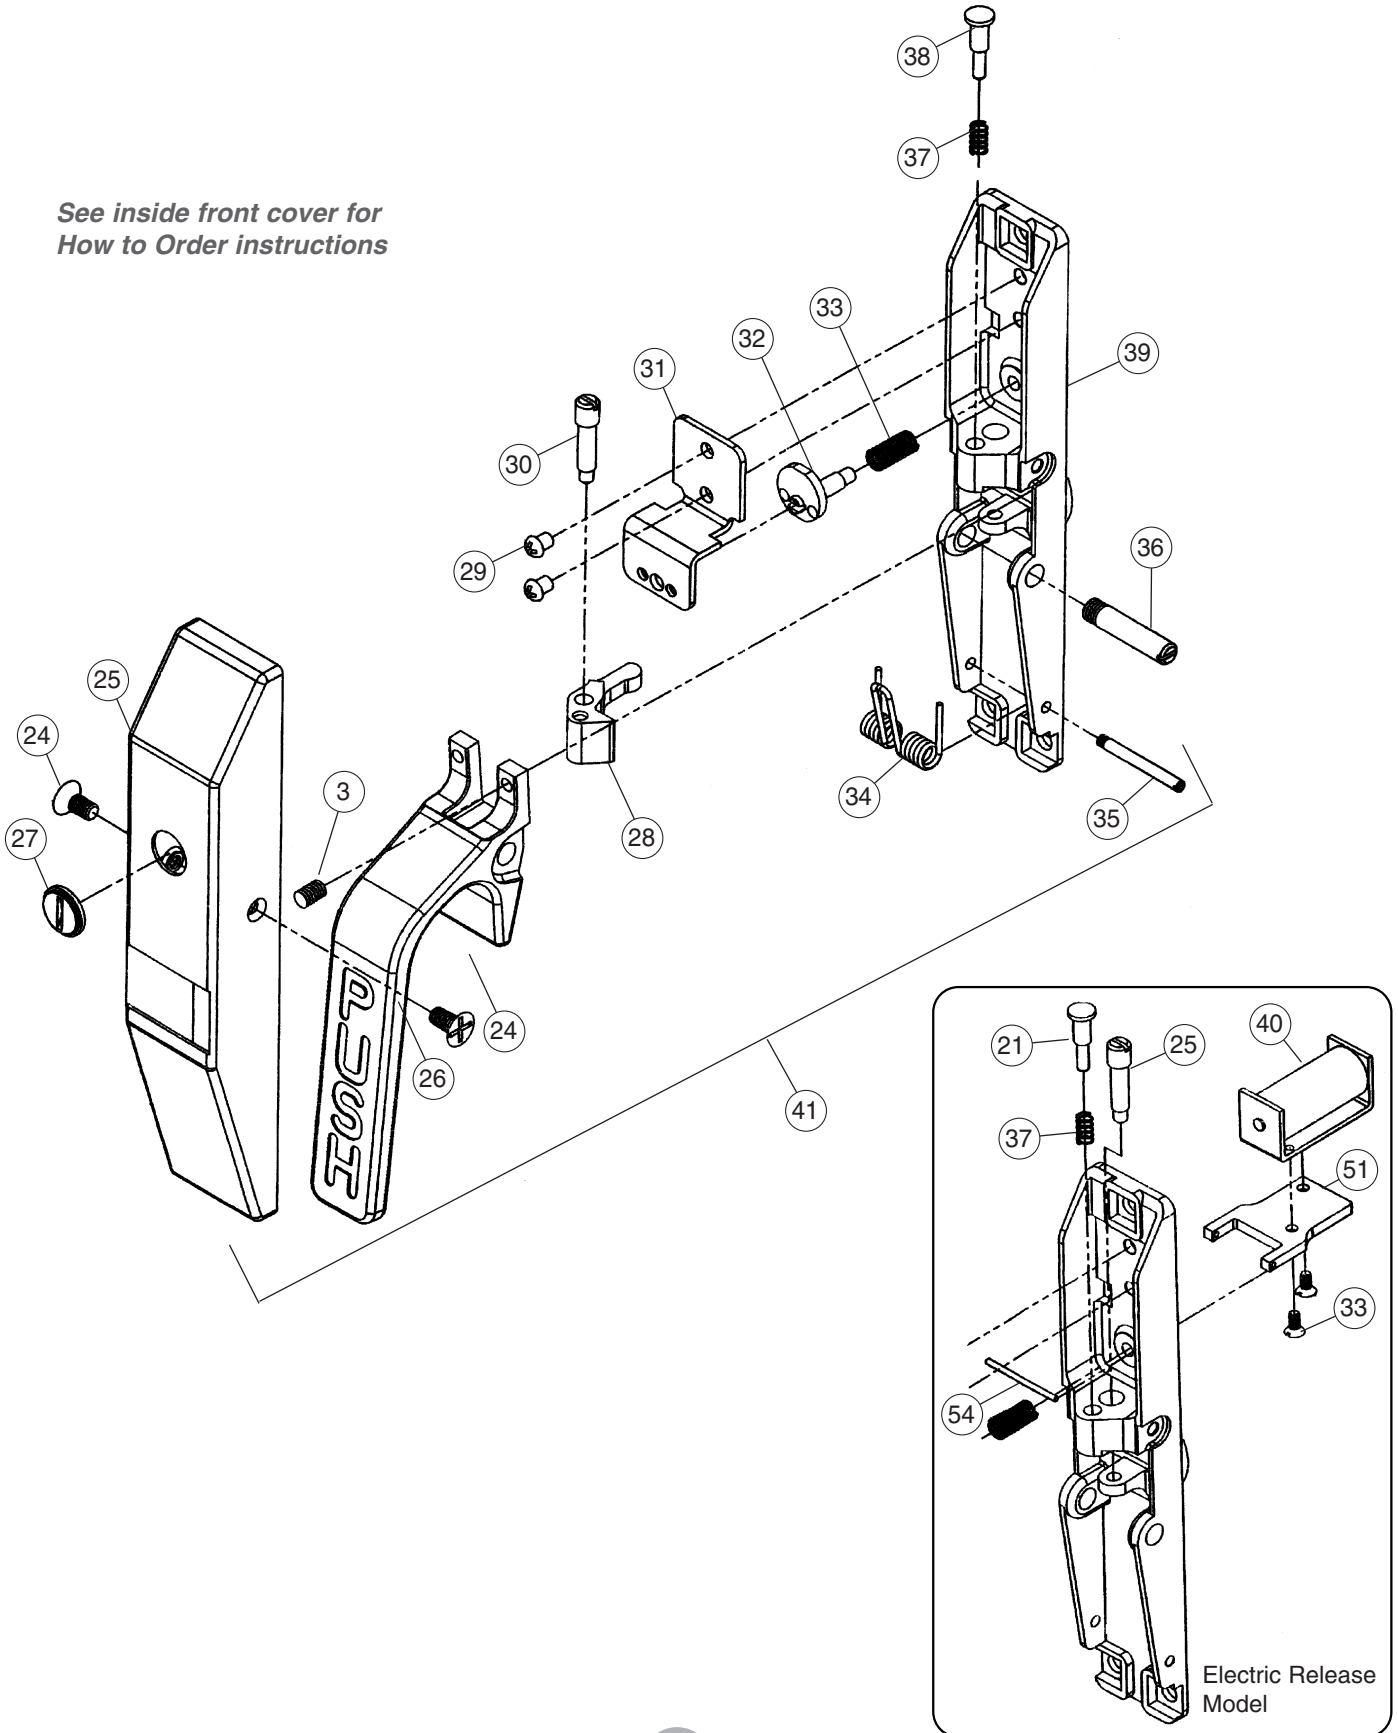

**Simplex
3100 Series
Exterior**

*See inside front cover for
How to Order instructions*

Simplex 3100 Series Interior

See inside front cover for
How to Order instructions

3100 Series (continued)

Item	Qty/Lock	Description		Finish	Part Number	List Prices (USD)
1	1	Outside Lock Housing with Buttons	LH	Satin Chrome	74817-26D-01	\$110.00
				Duranodic	74817-55-01	\$110.00
			RH	Satin Chrome	74818-26D-01	\$110.00
				Duranodic	74818-55-01	\$110.00
2	1	Paddle Assembly - Outside (Includes 1 ea #2, #3, #4)		Satin Chrome	74796-26D-01	\$35.00
				Duranodic	74796-55-01	\$35.00
3	2	Paddle Set Screw (5 pack)			54422-000-05	\$10.00
4	1	Outside Paddle Pivot Pin (1/4" - 28 THD) 1/4" DIA x 1 3/8" (Includes 1 ea #2, #3, #4)		Satin Chrome	74796-26D-01	\$35.00
				Duranodic	74796-55-01	\$35.00
5	2	Chamber Screw 6-32 x 5/8" self tapping (Includes 10 ea #5, #24)			64776-000-01	\$10.00
6	1	Combination Chamber (Low Profile)			74774-000-01	\$86.00
23	1	Outside Base Assembly (Includes #7-#23)	RH		75247-000-01	\$125.00
			LH		75248-000-01	\$125.00
24	2	Self Tapping Screw 6-32 x 3/8" FHMS - Inside Cover (Includes 10 ea #5, #24)			64776-000-01	\$10.00
25	1	Inside Housing Base Cover		Satin Chrome	24443-26D-01	\$22.00
				Duranodic	24443-55-01	\$22.00
26	1	Inside Paddle (Includes 1 ea #3, #26)		Satin Chrome	34165-26D-01	\$29.00
				Duranodic	34165-55-01	\$29.00
40	1	Sealed Solenoid			54432-000-01	\$91.00
41	1	Lock Assembly & Cover - Inside	RH	Satin Chrome	74776-26D-01	\$107.00
				Duranodic	74776-55-01	\$107.00
			LH	Satin Chrome	74780-26D-01	\$107.00
				Duranodic	74780-55-01	\$107.00
42	1	Mortise Housing Assembly ³¹ / ₃₂ "	LH		74777-000-01	\$110.00
			RH		74791-000-01	\$110.00
43	1	Mortise Housing Assembly 1 1/8"	LH		74778-000-01	\$110.00
			RH		74792-000-01	\$110.00
44	1	Outside Lock Assembly	LH	Satin Chrome	74819-26D-01	\$303.00
				Duranodic	74819-55-01	\$303.00
			RH	Satin Chrome	74820-26D-01	\$303.00
				Duranodic	74820-55-01	\$303.00
45	1	Outside Lock Assembly with Electric Release	LH	Satin Chrome	74823-26D-01	\$334.00
				Duranodic	74823-55-01	\$334.00
			RH	Satin Chrome	74824-26D-01	\$334.00
				Duranodic	74824-55-01	\$334.00
46	1	Lubriplate Aero Grease Tubes			64754-000-01	\$12.00
47	1	Mortise Plate Latch – Non-Beveled (Includes screws) (Not Shown on Exploded View)		Satin Chrome	54410-26D-01	\$7.00
				Duranodic	54411-55-01	\$7.00
48	1	Mortise Plate Latch – Beveled (Includes screws) (Not Shown on Exploded View)	LH	Satin Chrome	54411-26D-01	\$7.00
				Duranodic	54411-55-01	\$7.00
			RH	Satin Chrome	54413-26D-01	\$7.00
				Duranodic	54413-55-01	\$7.00