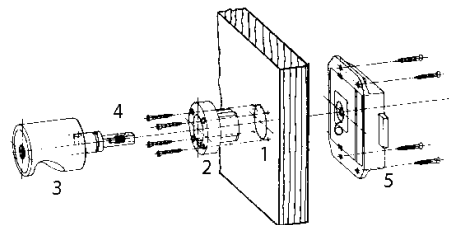

Included with the olive handle:

2 reversible keys (See "Special Functions and Keys" for key options)
 Plastic key clip in dark red for Kaba penta, in dark blue for all other systems
 Square pin 7 mm with grub screw
 Security Card for ownership registration and ordering duplicate keys
 Installation and Maintenance Instructions

Installation:

1. Drill \varnothing 24 mm
2. Screw on rosette (open groove on the bottom)
3. Insert olive with retracted locking pin (bottom recessed grip)
4. Secure the handle part by tightening the grub screw in the square pin
5. Pre-lock the olive locking pin (using the key)
6. Screw on the lock (bolt undone)

Length 44 mm

Options (See „Special Functions and Keys“ for details)

BAZ	Construction key	BAZ3	Construction key 3	Emergency key
7616	Locking adapter 7mm for use with furniture locks			

Parts List

1. Door drilled 24mm
2. Rosette
3. Olive
4. Grub screw (in square pin)
5. Door Lock
6. Staking plate