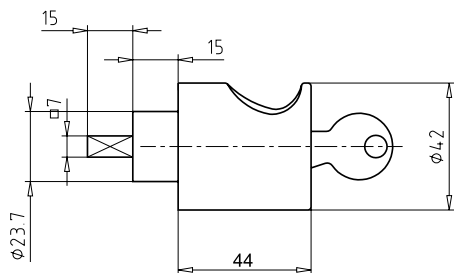

ASS Olive Handle

OL.3561ASS

Application:

Suitable for thicknesses of 16 to 32mm, can be rotated and locked

Specification:

Olive made from nickel-plated metal
 Cylinder nickel-plated brass (type 97-4-046, see page K.117)
 Reversible key made from nickel silver

Included with the olive handle:

2 reversible keys (See "Special Functions and Keys" for key options)
 Plastic key clip in dark red for Kaba penta, in dark blue for all other systems
 Square pin 7 mm with grub screw
 Security Card for ownership registration and ordering duplicate keys
 Installation and Maintenance Instructions

Installation:

1. Drill \varnothing 24 mm
2. Screw on rosette (open groove on the bottom)
3. Insert olive with retracted locking pin (bottom recessed grip)
4. Secure the handle part by tightening the grub screw in the square pin
5. Pre-lock the olive locking pin (using the key)
6. Screw on the lock (bolt undone)