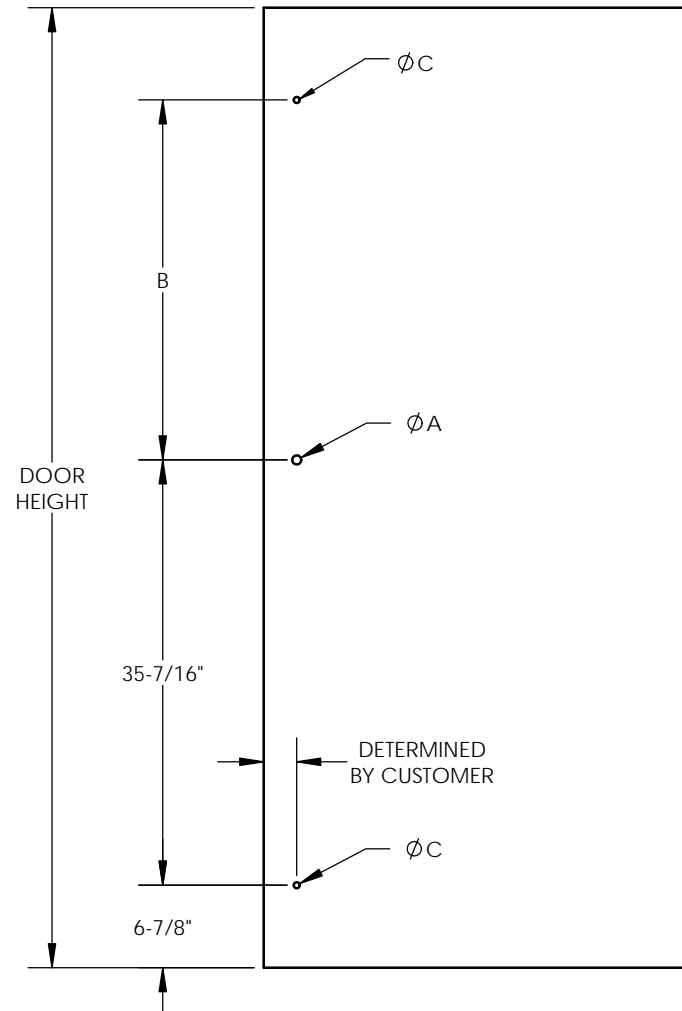

LOCKING LADDER PULLS ONLY				
	49"	60"	72"	84"
Ø A	Ø 3/4"	Ø 3/4"	Ø 3/4"	Ø 3/4"
B	N/A	14-3/4"	26-3/4"	38-3/4"
Ø C	Ø 1/2"	Ø 1/2"	Ø 1/2"	Ø 1/2"

NON-LOCKING LADDER PULLS BACK-TO-BACK OR SINGLE SIDED THROUGH BOLT				
	49"	60"	72"	84"
Ø A & Ø C	Ø 1/2"	Ø 1/2"	Ø 1/2"	Ø 1/2"
B	N/A	14-3/4"	26-3/4"	38-3/4"

NON-LOCKING LADDER PULLS SINGLE SIDED BLIND ONLY				
	49"	60"	72"	84"
Ø A & Ø C	Ø 5/32"	Ø 5/32"	Ø 5/32"	Ø 5/32"
B	N/A	14-3/4"	26-3/4"	38-3/4"

NOTES:  
1) WOOD DOOR PREP ONLY

**WOOD DOORS - TG 138 LADDER PULLS**  
 LOCKING AND NON-LOCKING  
 BACK-TO-BACK AND SINGLE SIDED