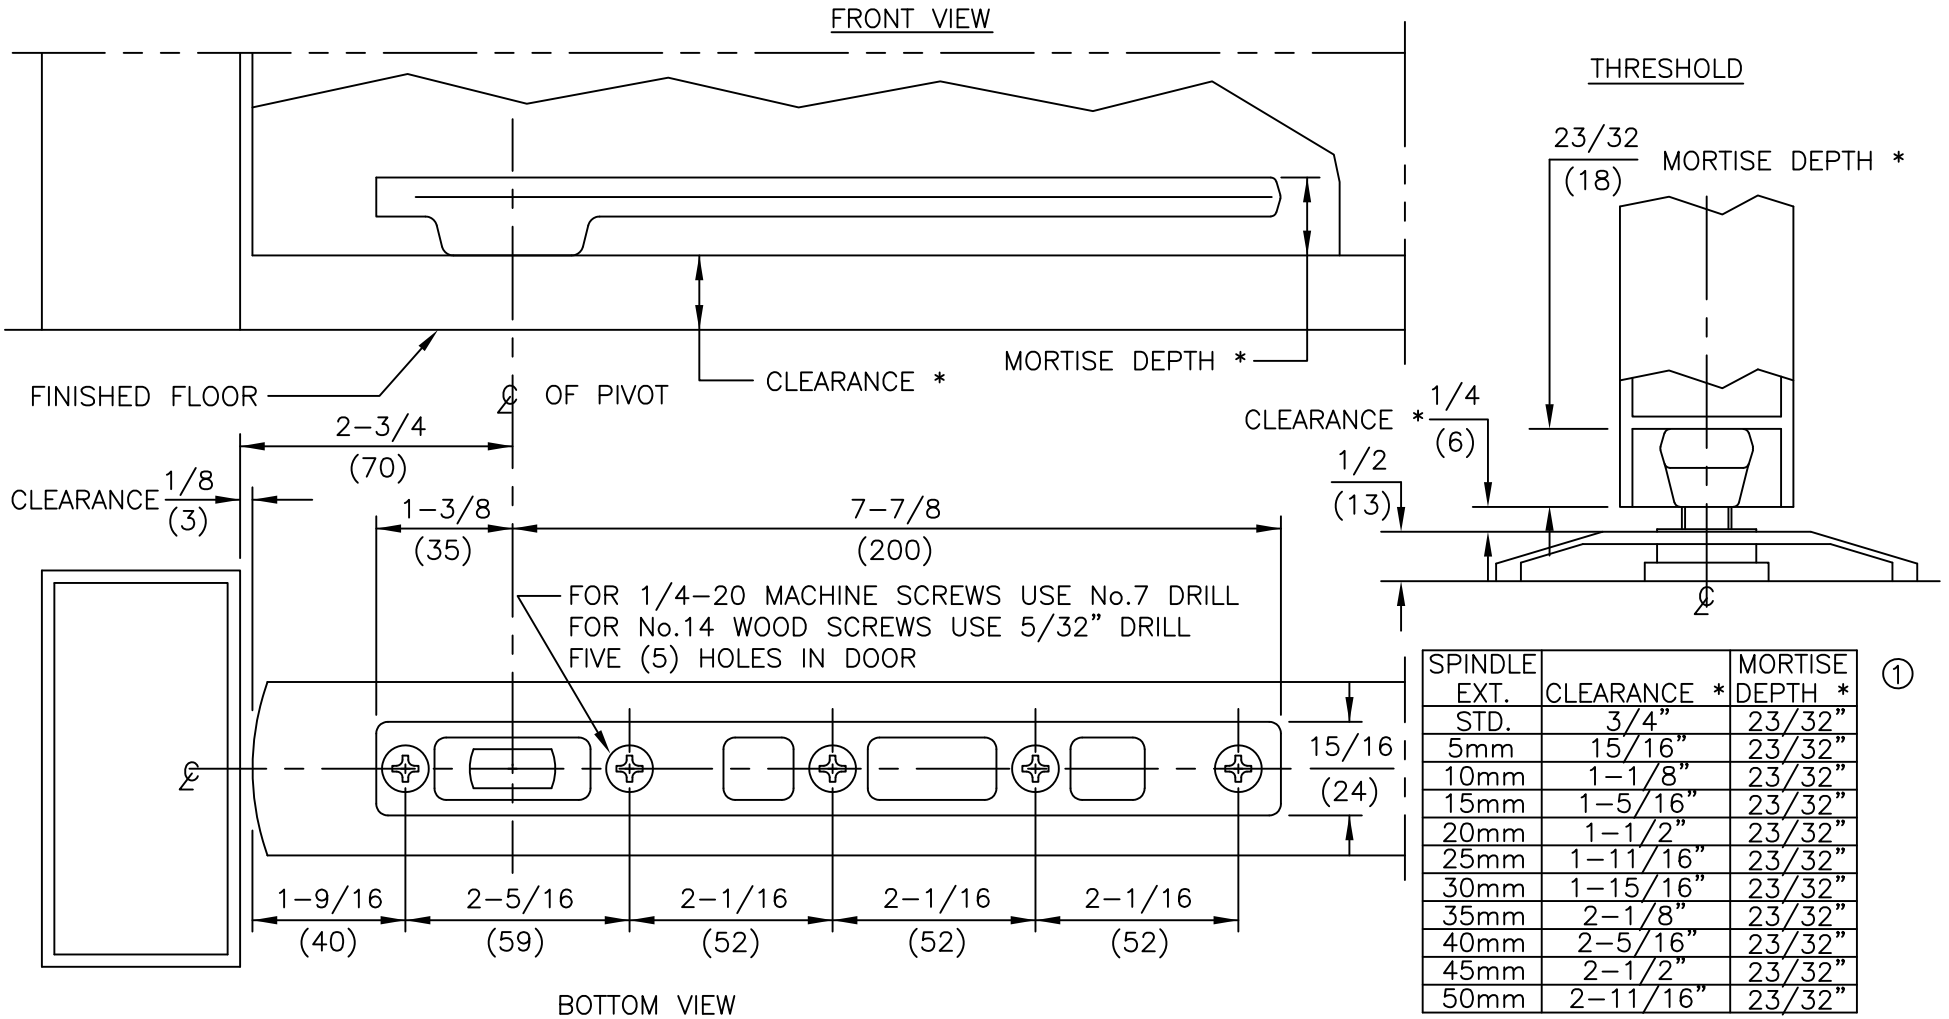

NOTES

1. DO NOT SCALE DRAWING.
2. DIMENSIONS ARE IN INCHES/(MM).
3. ALL NECESSARY REINFORCEMENT FOR ARM BY OTHERS.

ITEM No. 7421
 CENTER HUNG BOTTOM ARM
 FOR USE WITH 7471K FLOOR BEARING

dormakaba USA, INC.
 800 523 8483