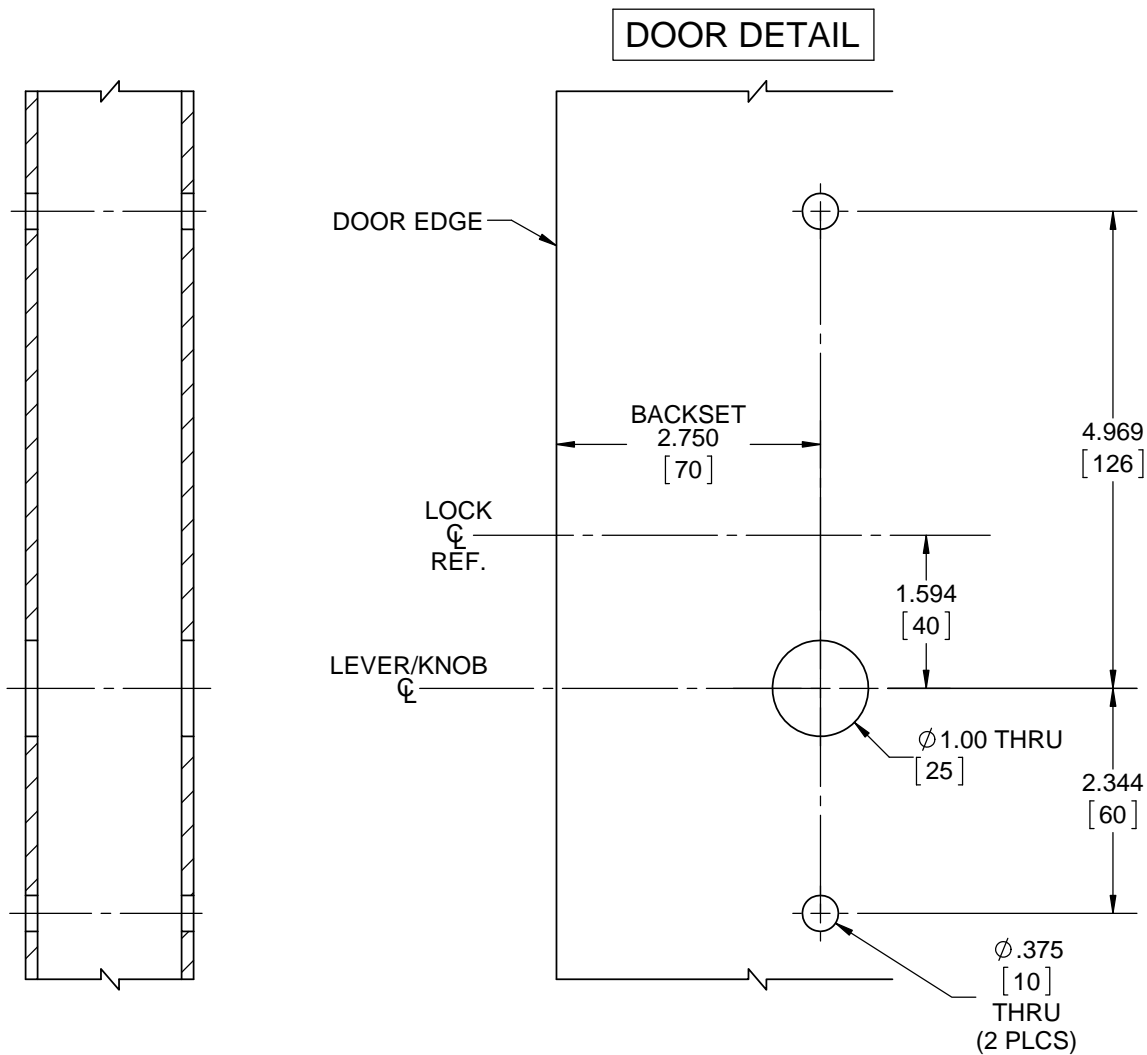

NOTES:

1. DIMENSIONS ARE IN INCHES/[MM].
2. DO NOT SCALE DRAWING.

DOOR CUT-OUTS AS INDICATED UNDER DOOR DETAIL

WOOD DOORS - H Escutcheon Trim
M9002
TRIM TWO SIDES

DORMA Architectural Hardware
Reamstown, PA 17567

NOTES:

1. DIMENSIONS ARE IN INCHES/[MM].
2. DO NOT SCALE DRAWING.

DOOR CUT-OUTS AS INDICATED UNDER DOOR DETAIL

METAL DOORS - H Escutcheon Trim
 M9002
 TRIM TWO SIDES

DORMA Architectural Hardware
 Reamstown, PA 17567