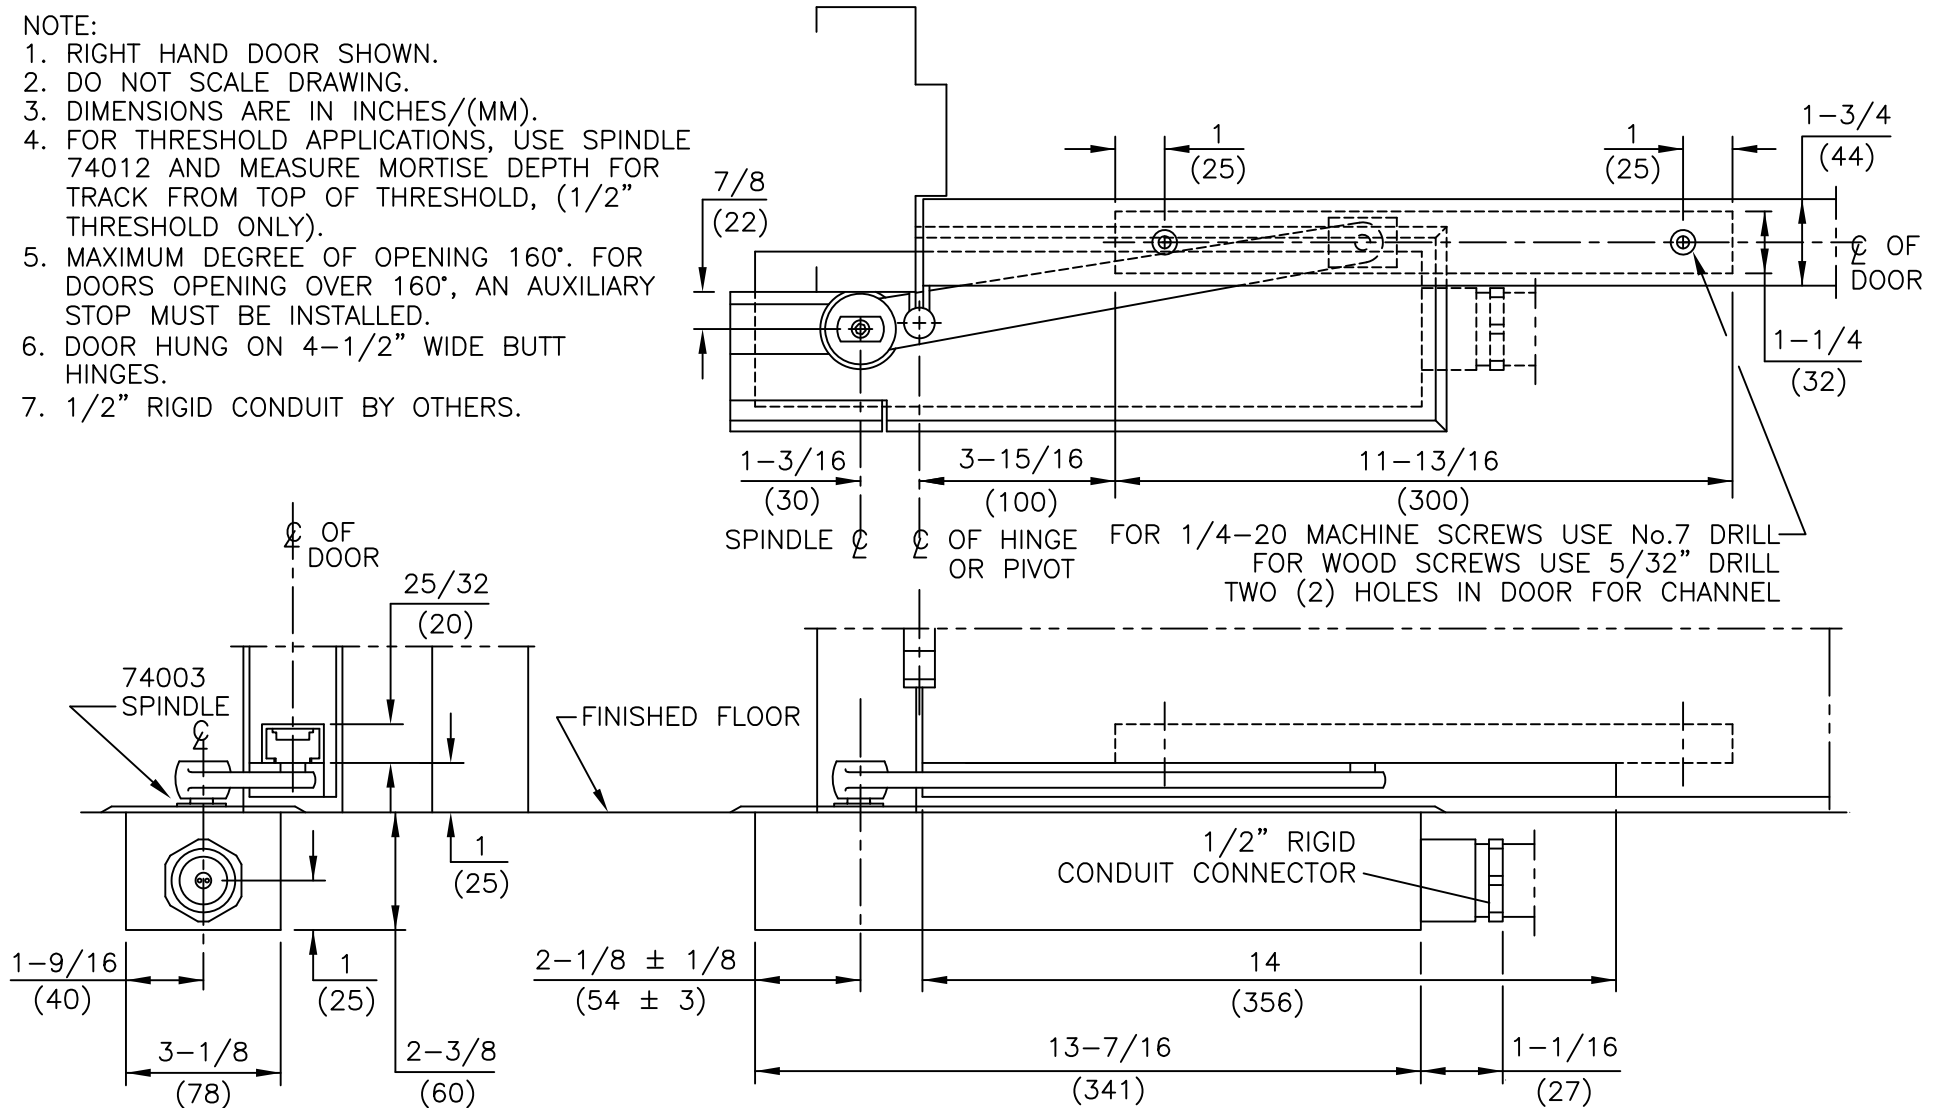

NOTE:

1. RIGHT HAND DOOR SHOWN.
2. DO NOT SCALE DRAWING.
3. DIMENSIONS ARE IN INCHES/(MM).
4. FOR THRESHOLD APPLICATIONS, USE SPINDLE 74012 AND MEASURE MORTISE DEPTH FOR TRACK FROM TOP OF THRESHOLD, (1/2" THRESHOLD ONLY).
5. MAXIMUM DEGREE OF OPENING 160°. FOR DOORS OPENING OVER 160°, AN AUXILIARY STOP MUST BE INSTALLED.
6. DOOR HUNG ON 4-1/2" WIDE BUTT HINGES.
7. 1/2" RIGID CONDUIT BY OTHERS.

FLOOR CLOSER MODEL: BTS 80EMB/I WITH 7451N SLIDE ARM  
 (PULL SIDE INSTALLATION)  
 TRACK MORTISED IN DOOR

dormakaba USA, INC.  
 DORMA DRIVE  
 REAMSTOWN,  
 PA 17367  
 800 523 8483