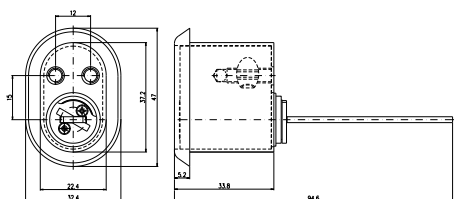

Length 30mm nominal

Options (See „Special Functions and Keys“ for details and further options)

BAZ	Construction key	BAZ3	Construction key 3	BS2	Drilling protection
-----	------------------	------	--------------------	-----	---------------------