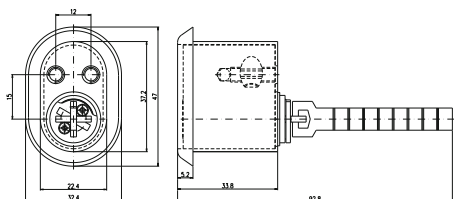

Scandinavian Oval Profile Outside Cylinder OZ.2048B/G

Application:

For Scandinavian style surface mounted locks, pre-drilled for fastening screws

Specification:

Housing supplied in solid natural brass with nickel plating
 Type 2048B - tailpiece vertical
 Type 2048G - tailpiece horizontal
 Insert and sleeve in natural brass ("SCAND" in order code)
 Reversible key made from nickel silver

Included with the cylinder:

3 reversible keys (See "Special Functions and Keys" for key options)
 Plastic key clip in dark red for Kaba penta, in dark blue for all other systems
 Security Card for ownership registration and ordering duplicate keys
 Installation and Maintenance Instructions

Order Code System

System Code.Cylinder Type.Surface finish.Option

Example:

6.OZ.2048B.NI.SCAND = penta.oval outside cylinder vertical tailpiece.nickel plated.natural brass insert and sleeve

Please note that certain options, finishes and dimensions may be subject to extended factory lead times. Please contact our office via email on sales.uk@kaba.com or telephone (0) 870 000 5625.