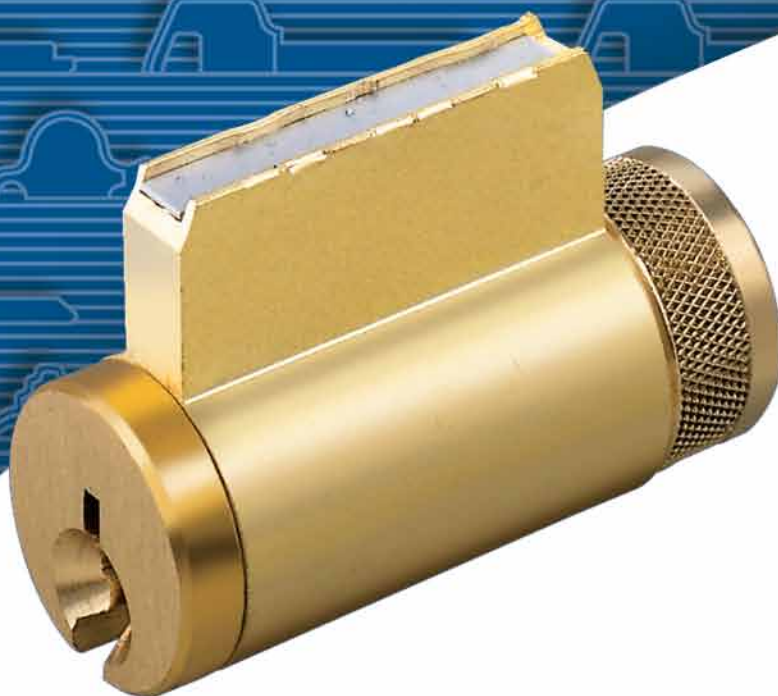

# 1579 Key-In-Lever Cylinder

- ***Available in 32 keyways.***
- ***One piece OEM quality tailpieces.***
- ***Drilled 6, pinned 5 standard***
- ***Repin to fit OEM systems including Grand Master Key***
- ***Manufactured from solid brass***
- ***Made in the USA***

## 1579 CYLINDER

- 32 keyways
- Fits Sargent® 6 Line Lever, 10 Line Lever, 11 Line (T-Zone) Lever
- 04 and 26D Finish
- Solid Brass Plug and Housing
- Screwcap Tailpiece/Plug Retainer
- Individually Polybagged, 10 per box