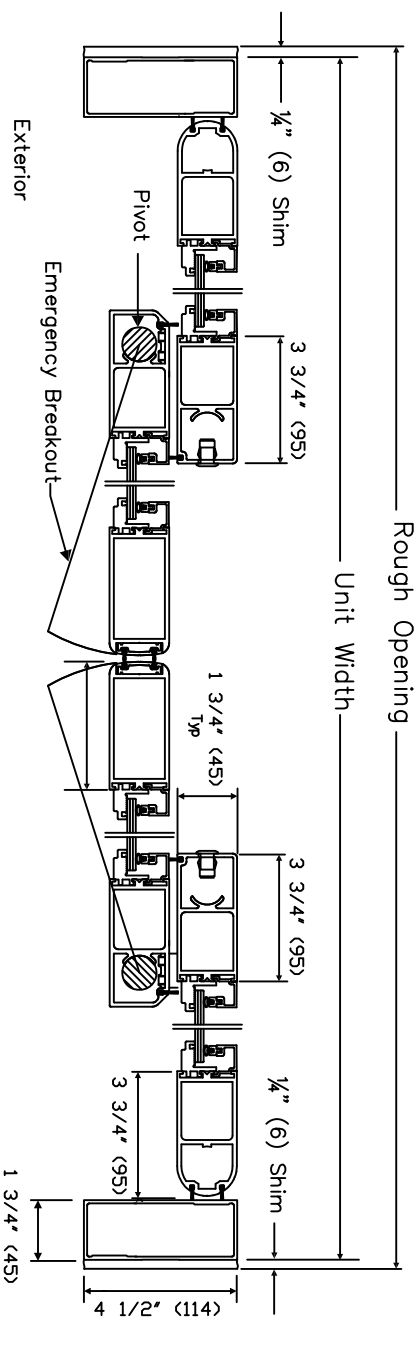

STANDARD FINISHES: CLEAR BHMA 204
 DARK BRONZE BHMA 313

SPECIAL FINISHES ARE AVAILABLE

DRAWING DIMENSIONS ARE IN ENGLISH AND METRIC UNITS. METRICS ARE SHOWN IN MILLIMETERS, AS FOLLOWS: 1" (25.4)

FOR MAXIMUM CURRENT DRAW, SEE PRODUCT SPECIFICATION OR INSTALLATION INSTRUCTIONS.

REFER TO APPLICABLE LOCAL, STATE OR NATIONAL BUILDING CODE FOR MINIMUM DOOR HEIGHTS AND WIDTHS FOR ALLOWABLE EGRESS REQUIREMENTS. SEE REFERENCE TABLE BELOW.

| | |
|---------------------------|---------------------------|
| MAXIMUM UNIT SIZE | |
| WIDTH 16'-0" [4877] | HEIGHT 8'-8" [2641] |

STANDARD PACKAGE SIZES

| STANDARD UNIT SIZE WIDTH HEIGHT | MAXIMUM SLIDE OPENING | ROUGH OPENING WIDTH HEIGHT | BREAKOUT |
|------------------------------------|--------------------------|----------------------------------|-----------|
| 8'-0"(2438) 7'-8"(2337) | 32 1/4"(819) | 8'-0 1/2"(2451) 7'-8 1/4"(2343) | 44"(1118) |
| 9'-0"(2743) 7'-8"(2337) | 38 1/4"(972) | 9'-0 1/2"(2756) 7'-8 1/4"(2343) | 50"(1270) |
| 10'-0"(3048) 7'-8"(2337) | 44 1/4"(1124) | 10'-0 1/2"(3061) 7'-8 1/4"(2343) | 56"(1422) |
| 12'-0"(3658) 7'-8"(2337) | 56 1/4"(1429) | 12'-0 1/2"(3656) 7'-8 1/4"(2343) | 68"(1727) |
| 14'-0"(4267) 7'-8"(2337) | 68 1/4"(1734) | 14'-0 1/2"(4280) 7'-8 1/4"(2343) | 80"(2032) |
| 16'-0"(4877) 7'-8"(2337) | 80 1/4"(2038) | 16'-0 1/2"(4890) 7'-8 1/4"(2343) | 92"(2337) |

* Note: Dimensions in () are mm.

ELEVATION/PLAN

TYPE 0-SX-SX-0

SECTION 2

TYPE 0-SX-SX-0

SECTION 1 TYPE 0-SX-SX-0
 Door Shown in Open Position

AUTOMATIC SLIDING DOOR
 ESA-200 SERIES
 TYPE 0-SX-SX-0
 HURRICANE RATED
 3/06