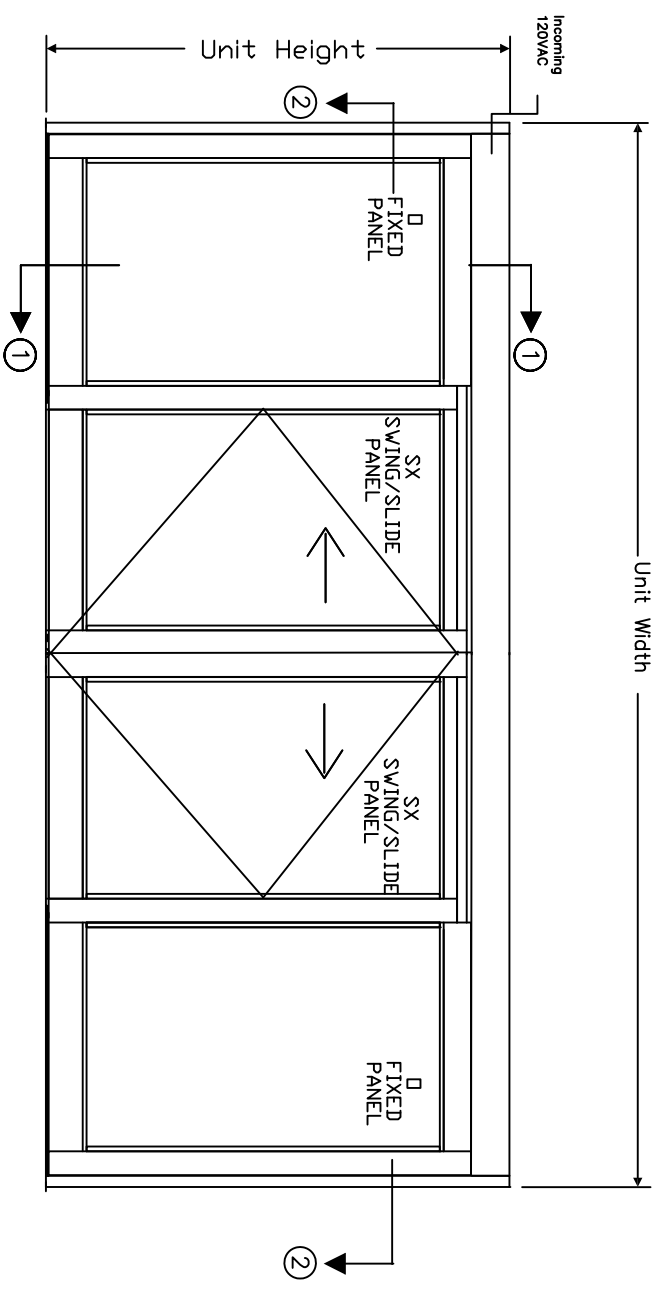

STANDARD FINISHES: CLEAR BHMA 204
 DARK BRONZE BHMA 313

SPECIAL FINISHES ARE AVAILABLE

DRAWING DIMENSIONS ARE IN ENGLISH AND METRIC UNITS. METRICS ARE SHOWN IN MILLIMETERS, AS FOLLOWS: 1" (25.4)

FOR MAXIMUM CURRENT DRAW, SEE PRODUCT SPECIFICATION OR INSTALLATION INSTRUCTIONS.

REFER TO APPLICABLE LOCAL, STATE OR NATIONAL BUILDING CODE FOR MINIMUM DOOR HEIGHTS AND WIDTHS FOR ALLOWABLE EGRESS REQUIREMENTS. SEE REFERENCE TABLE BELOW.

| | |
|---------------------------|---------------------------|
| MAXIMUM UNIT SIZE | |
| WIDTH 16'-0" [4877] | HEIGHT 8'-8" [2641] |

STANDARD PACKAGE SIZES

| STANDARD UNIT SIZE WIDTH HEIGHT | MAXIMUM SLIDE OPENING | ROUGH OPENING WIDTH HEIGHT | BREAKOUT |
|------------------------------------|--------------------------|----------------------------------|-----------|
| 8'-0"(2438) 7'-8"(2337) | 32 1/4"(819) | 8'-0 1/2"(2451) 7'-8 1/4"(2343) | 44"(1118) |
| 9'-0"(2743) 7'-8"(2337) | 38 1/4"(972) | 9'-0 1/2"(2756) 7'-8 1/4"(2343) | 50"(1270) |
| 10'-0"(3048) 7'-8"(2337) | 44 1/4"(1124) | 10'-0 1/2"(3061) 7'-8 1/4"(2343) | 56"(1422) |
| 12'-0"(3658) 7'-8"(2337) | 56 1/4"(1429) | 12'-0 1/2"(3656) 7'-8 1/4"(2343) | 68"(1727) |
| 14'-0"(4267) 7'-8"(2337) | 68 1/4"(1734) | 14'-0 1/2"(4280) 7'-8 1/4"(2343) | 80"(2032) |
| 16'-0"(4877) 7'-8"(2337) | 80 1/4"(2038) | 16'-0 1/2"(4890) 7'-8 1/4"(2343) | 92"(2337) |

* Note: Dimensions in () are mm.

ELEVATION/PLAN

TYPE 0-SX-SX-0

SECTION 2

TYPE 0-SX-SX-0

SECTION 1 TYPE 0-SX-SX-0
 Door Shown in Open Position

AUTOMATIC SLIDING DOOR
 ESA-200 SERIES
 TYPE 0-SX-SX-0
 HURRICANE RATED
 3/06