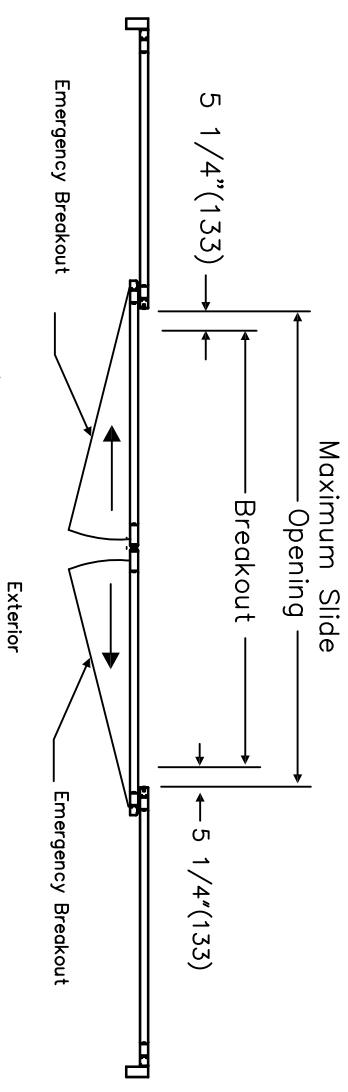

STANDARD FINISHES: CLEAR BHMA 204
DARK BRONZE BHMA 313

SPECIAL FINISHES ARE AVAILABLE

DRAWING DIMENSIONS ARE IN ENGLISH AND METRIC UNITS. METRICS ARE SHOWN IN MILLIMETERS, AS FOLLOWS: 1" (25.4)

FOR MAXIMUM CURRENT DRAW, SEE PRODUCT SPECIFICATION OR INSTALLATION INSTRUCTIONS.

REFER TO APPLICABLE LOCAL, STATE OR NATIONAL BUILDING CODE FOR MINIMUM DOOR HEIGHTS AND WIDTHS FOR ALLOWABLE EGRESS REQUIREMENTS. SEE REFERENCE TABLE BELOW.

MAXIMUM UNIT SIZE	
WIDTH 16'-0" [4877]	HEIGHT 8'-8" [2641]

STANDARD PACKAGE SIZES

STANDARD UNIT SIZE WIDTH HEIGHT	MAXIMUM SLIDE OPENING	ROUGH OPENING WIDTH HEIGHT	BREAKOUT
8'-0"(2438) 7'-8"(2337)	32 1/4"(819)	8'-0 1/2"(2451) 7'-8 1/4"(2343)	44"(1118)
9'-0"(2743) 7'-8"(2337)	38 1/4"(972)	9'-0 1/2"(2756) 7'-8 1/4"(2343)	50"(1270)
10'-0"(3048) 7'-8"(2337)	44 1/4"(1124)	10'-0 1/2"(3061) 7'-8 1/4"(2343)	56"(1422)
12'-0"(3658) 7'-8"(2337)	56 1/4"(1429)	12'-0 1/2"(3656) 7'-8 1/4"(2343)	68"(1727)
14'-0"(4267) 7'-8"(2337)	68 1/4"(1734)	14'-0 1/2"(4280) 7'-8 1/4"(2343)	80"(2032)
16'-0"(4877) 7'-8"(2337)	80 1/4"(2038)	16'-0 1/2"(4890) 7'-8 1/4"(2343)	92"(2337)

* Note: Dimensions in ( ) are mm.

ELEVATION/PLAN

TYPE 0-SX-SX-0