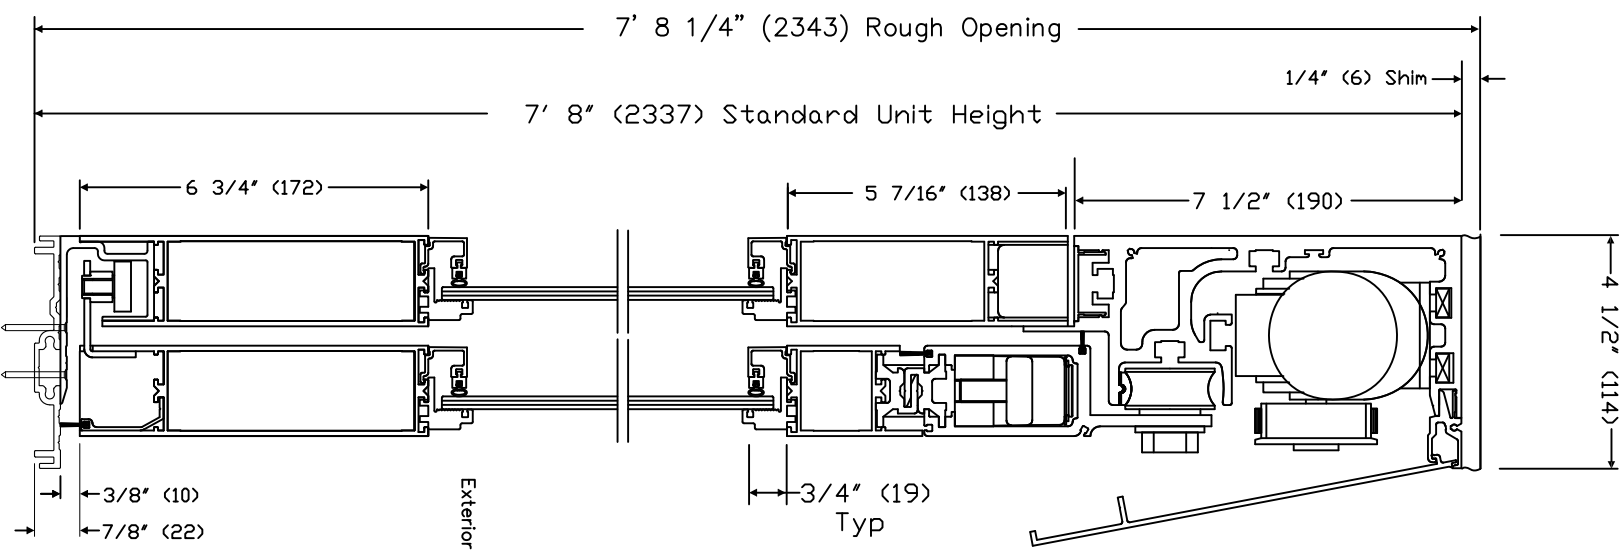

STANDARD FINISHES: CLEAR BHMA 204
 DARK BRONZE BHMA 313

SPECIAL FINISHES ARE AVAILABLE

DRAWING DIMENSIONS ARE IN ENGLISH AND METRIC UNITS. METRICS ARE SHOWN IN MILLIMETERS, AS FOLLOWS: 1" (25.4)

FOR MAXIMUM CURRENT DRAW, SEE PRODUCT SPECIFICATION OR INSTALLATION INSTRUCTIONS.

REFER TO APPLICABLE LOCAL, STATE OR NATIONAL BUILDING CODE FOR MINIMUM DOOR HEIGHTS AND WIDTHS FOR ALLOWABLE EGRESS REQUIREMENTS. SEE REFERENCE TABLE BELOW.

| | |
|---------------------------|---------------------------|
| MAXIMUM UNIT SIZE | |
| WIDTH 16'-0" [4877] | HEIGHT 8'-8" [2641] |

STANDARD PACKAGE SIZES

| STANDARD UNIT SIZE WIDTH HEIGHT | MAXIMUM SLIDE OPENING | ROUGH OPENING WIDTH HEIGHT | BREAKOUT |
|------------------------------------|--------------------------|----------------------------------|-----------|
| 8'-0"(2438) 7'-8"(2337) | 32 1/4"(819) | 8'-0 1/2"(2451) 7'-8 1/4"(2343) | 44"(1118) |
| 9'-0"(2743) 7'-8"(2337) | 38 1/4"(972) | 9'-0 1/2"(2756) 7'-8 1/4"(2343) | 50"(1270) |
| 10'-0"(3048) 7'-8"(2337) | 44 1/4"(1124) | 10'-0 1/2"(3061) 7'-8 1/4"(2343) | 56"(1422) |
| 12'-0"(3658) 7'-8"(2337) | 56 1/4"(1429) | 12'-0 1/2"(3656) 7'-8 1/4"(2343) | 68"(1727) |
| 14'-0"(4267) 7'-8"(2337) | 68 1/4"(1734) | 14'-0 1/2"(4280) 7'-8 1/4"(2343) | 80"(2032) |
| 16'-0"(4877) 7'-8"(2337) | 80 1/4"(2038) | 16'-0 1/2"(4890) 7'-8 1/4"(2343) | 92"(2337) |

* Note: Dimensions in () are mm.

ELEVATION/PLAN

TYPE 0-SX-SX-0

SECTION 2

TYPE 0-SX-SX-0

SECTION 1 TYPE 0-SX-SX-0
 Door Shown in Open Position

AUTOMATIC SLIDING DOOR
 ESA-200 SERIES
 TYPE 0-SX-SX-0
 HURRICANE RATED
 3/06