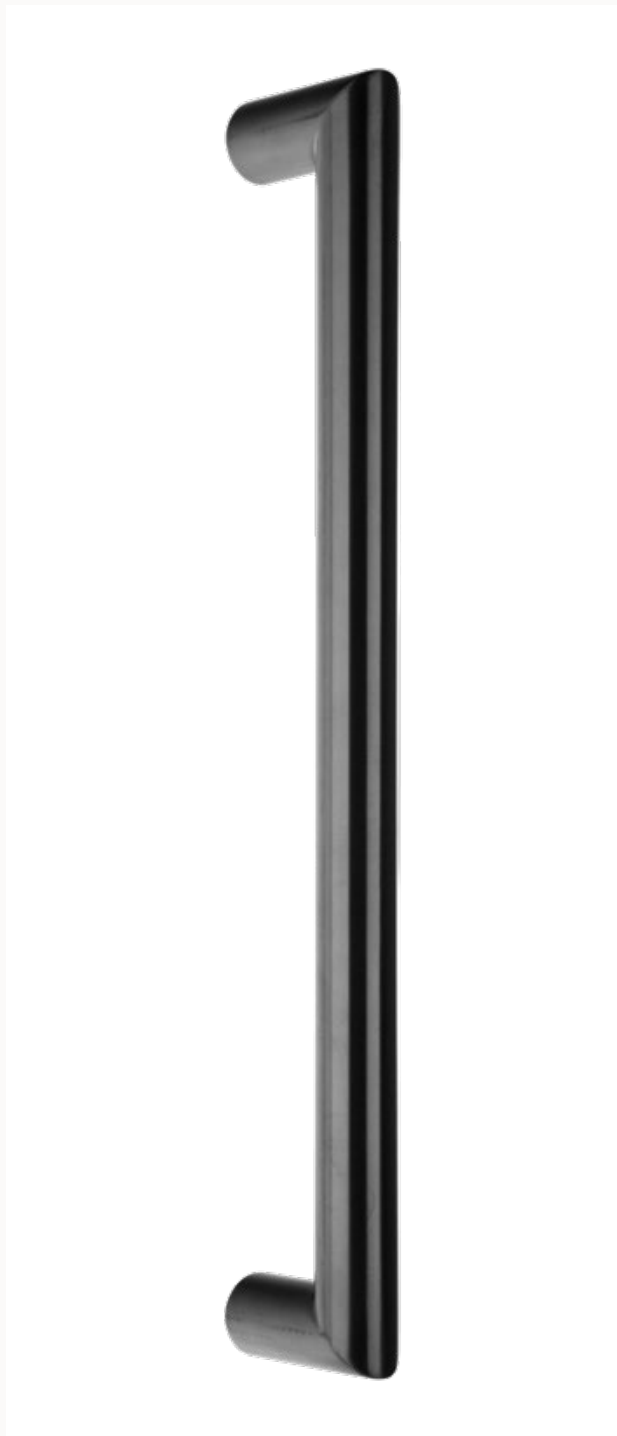

DPH 218
BLACK

Straight pull handle
32mm diameter - 450mm CTC
Available in back to back configuration