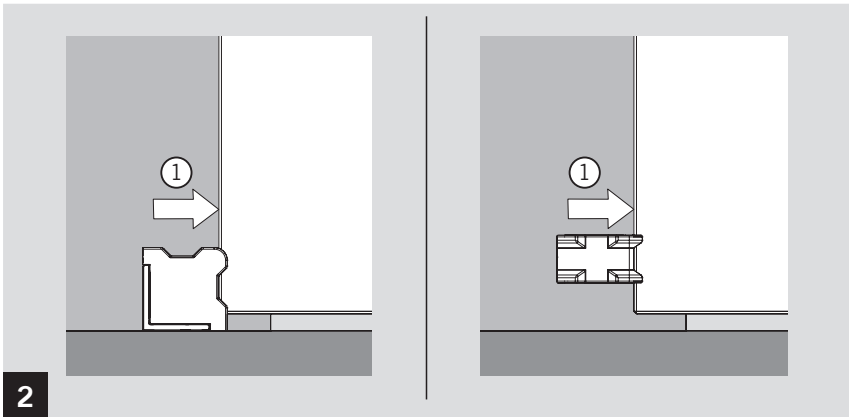

MUTO COMFORT BODENSTOPPER / FLOOR STOP

Montageanleitung / Mounting instruction

WN 058838 45532, 11/16

1

MUTO COMFORT BODENSTOPPER / FLOOR STOP

Montageanleitung / Mounting instruction

MUTO COMFORT BODENSTOPPER / FLOOR STOP

Montageanleitung / Mounting instruction

MUTO COMFORT BODENSTOPPER / FLOOR STOP

Montageanleitung / Mounting instruction

Änderungen vorbehalten
Subject to change without notice