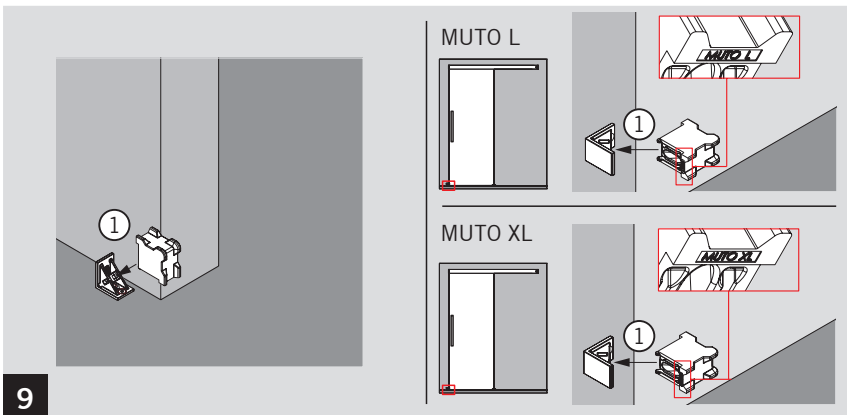

MUTO COMFORT BODENSTOPPER / FLOOR STOP

Montageanleitung / Mounting instruction

WN 058838 45532, 11/16

1

MUTO COMFORT BODENSTOPPER / FLOOR STOP

Montageanleitung / Mounting instruction

MUTO COMFORT BODENSTOPPER / FLOOR STOP

Montageanleitung / Mounting instruction

MUTO COMFORT BODENSTOPPER / FLOOR STOP

Montageanleitung / Mounting instruction

Änderungen vorbehalten
Subject to change without notice