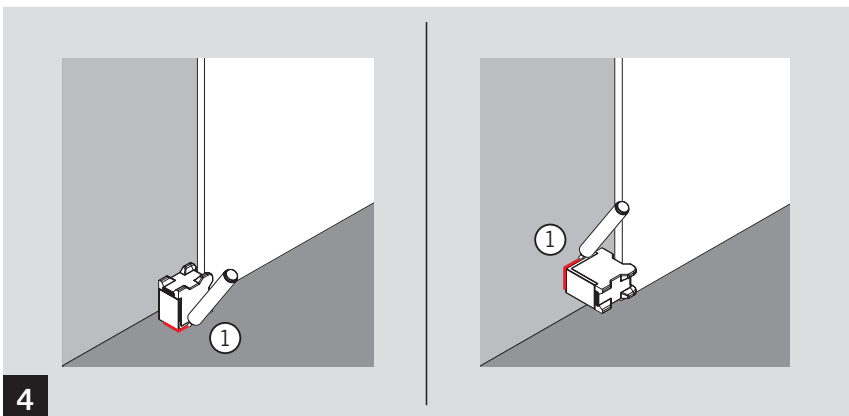

MUTO COMFORT BODENSTOPPER / FLOOR STOP

Montageanleitung / Mounting instruction

WN 058838 45532, 11/16

1

MUTO COMFORT BODENSTOPPER / FLOOR STOP

Montageanleitung / Mounting instruction

MUTO COMFORT BODENSTOPPER / FLOOR STOP