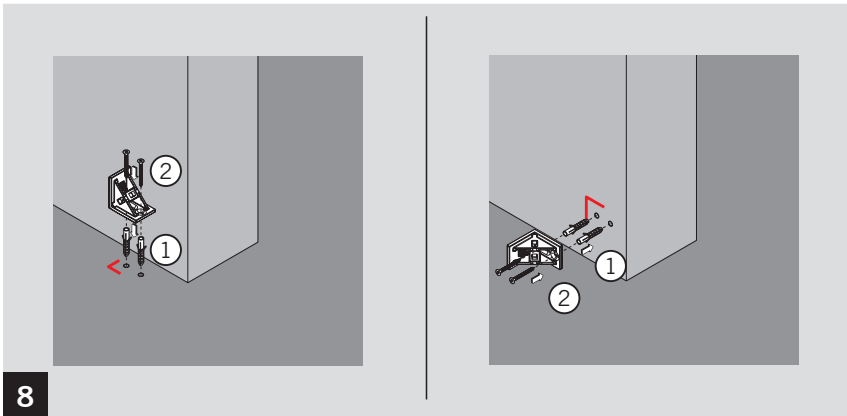

MUTO COMFORT BODENSTOPPER / FLOOR STOP

Montageanleitung / Mounting instruction

WN 058838 45532, 11/16

1

MUTO COMFORT BODENSTOPPER / FLOOR STOP

Montageanleitung / Mounting instruction

MUTO COMFORT BODENSTOPPER / FLOOR STOP

Montageanleitung / Mounting instruction

MUTO COMFORT BODENSTOPPER / FLOOR STOP

Montageanleitung / Mounting instruction

Änderungen vorbehalten
Subject to change without notice