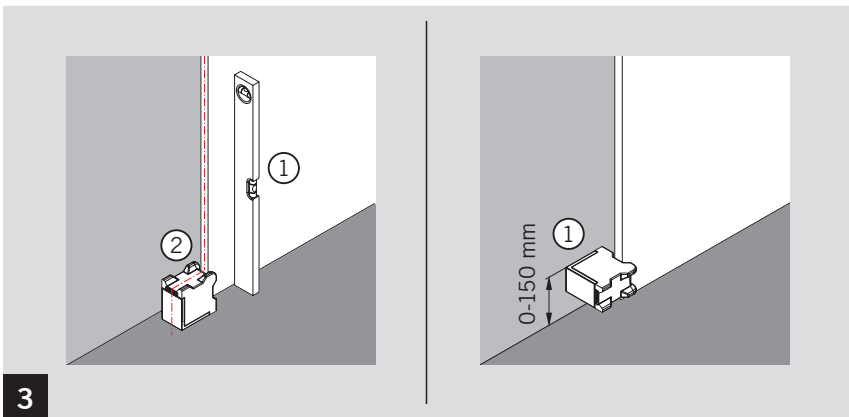

MUTO COMFORT BODENSTOPPER / FLOOR STOP

Montageanleitung / Mounting instruction

WN 058838 45532, 11/16

1

MUTO COMFORT BODENSTOPPER / FLOOR STOP

Montageanleitung / Mounting instruction

MUTO COMFORT BODENSTOPPER / FLOOR STOP