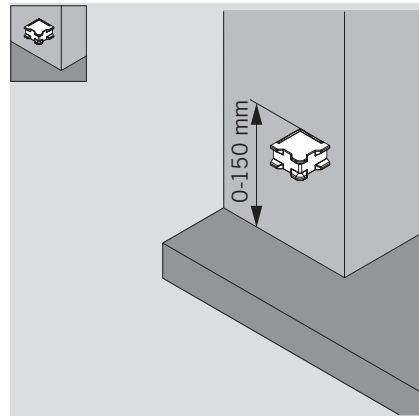

MUTO COMFORT BODENSTOPPER / FLOOR STOP

Montageanleitung / Mounting instruction

WN 058838 45532, 11/16

1

MUTO COMFORT BODENSTOPPER / FLOOR STOP

Montageanleitung / Mounting instruction

MUTO COMFORT BODENSTOPPER / FLOOR STOP

Montageanleitung / Mounting instruction

MUTO COMFORT BODENSTOPPER / FLOOR STOP

Montageanleitung / Mounting instruction

Änderungen vorbehalten
Subject to change without notice