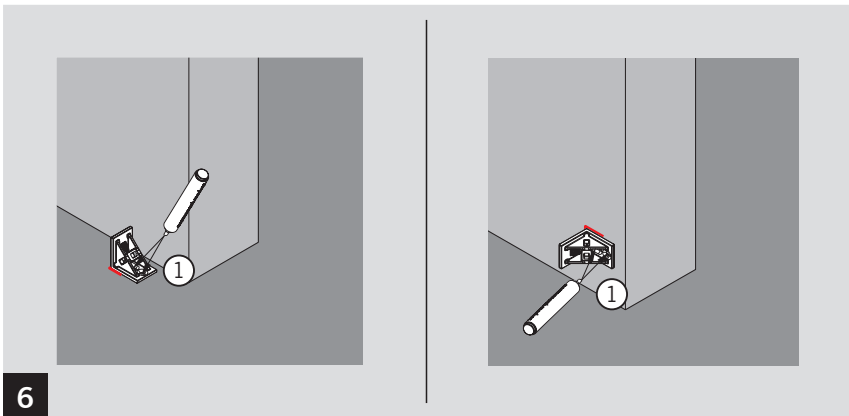

MUTO COMFORT BODENSTOPPER / FLOOR STOP

Montageanleitung / Mounting instruction

WN 058838 45532, 11/16

1

MUTO COMFORT BODENSTOPPER / FLOOR STOP

Montageanleitung / Mounting instruction

MUTO COMFORT BODENSTOPPER / FLOOR STOP

Montageanleitung / Mounting instruction

MUTO COMFORT BODENSTOPPER / FLOOR STOP

Montageanleitung / Mounting instruction

Änderungen vorbehalten
Subject to change without notice