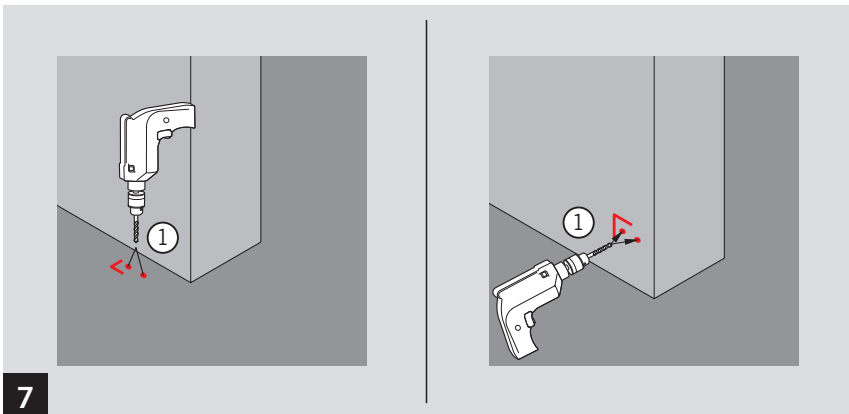

MUTO COMFORT BODENSTOPPER / FLOOR STOP

Montageanleitung / Mounting instruction

WN 058838 45532, 11/16

1

MUTO COMFORT BODENSTOPPER / FLOOR STOP

Montageanleitung / Mounting instruction

MUTO COMFORT BODENSTOPPER / FLOOR STOP

Montageanleitung / Mounting instruction

MUTO COMFORT BODENSTOPPER / FLOOR STOP

Montageanleitung / Mounting instruction

Änderungen vorbehalten
Subject to change without notice