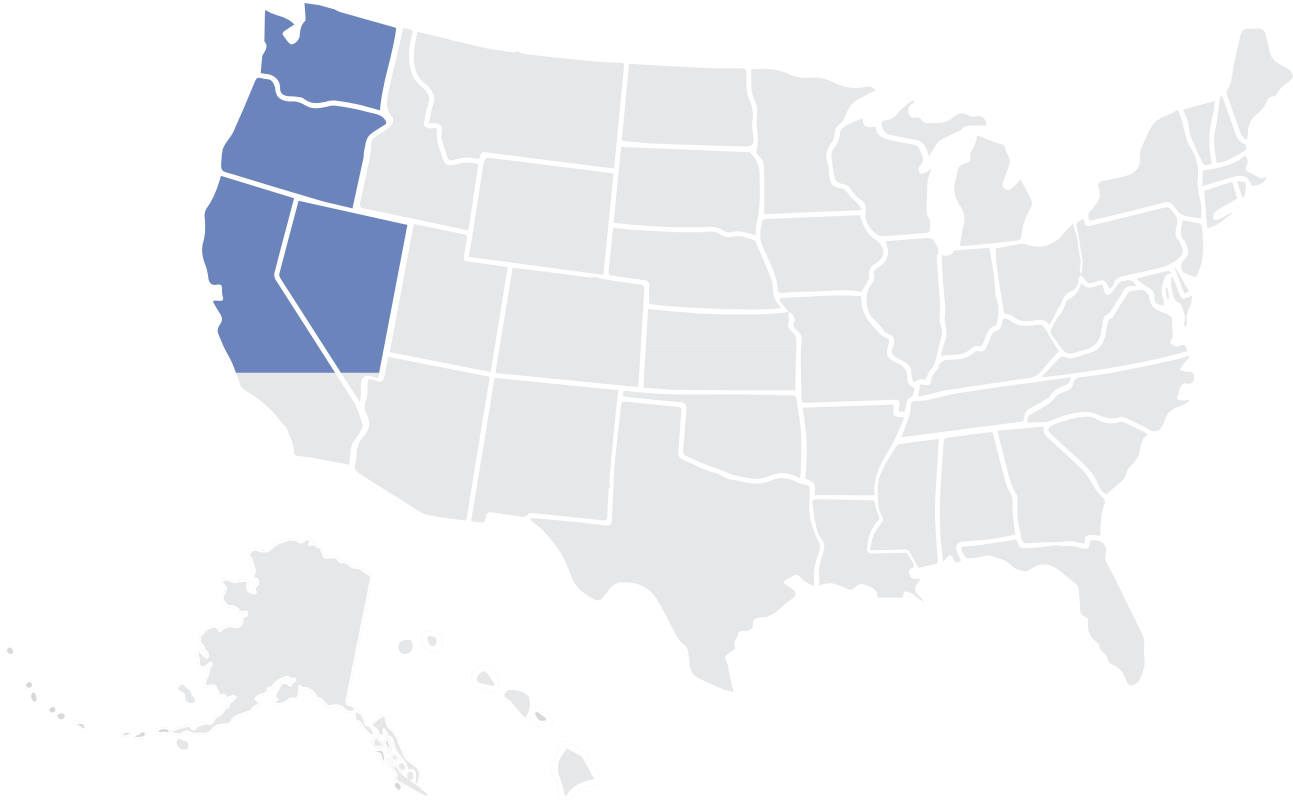

North America

Service Regions

Northwest Region - Service Contacts

Service Contacts

Territory	Address	Phone
Oregon	dormakaba USA, Inc. - Oregon 6635 NE 59th Place Portland, OR 97218	(503) 462-5200
Washington	dormakaba USA, Inc. - Washington 6319 112th Street. E., Suite 102 Puyallup, WA 98373	(253) 864-4484

West Region - Service Contacts

Service Contacts

Territory	Address	Phone
Los Angeles	dormakaba USA, Inc. - LA 4702 Chino Avenue, Suite 4 Chino, CA 91710	(714) 414-1050

Central South Region - Service Contacts