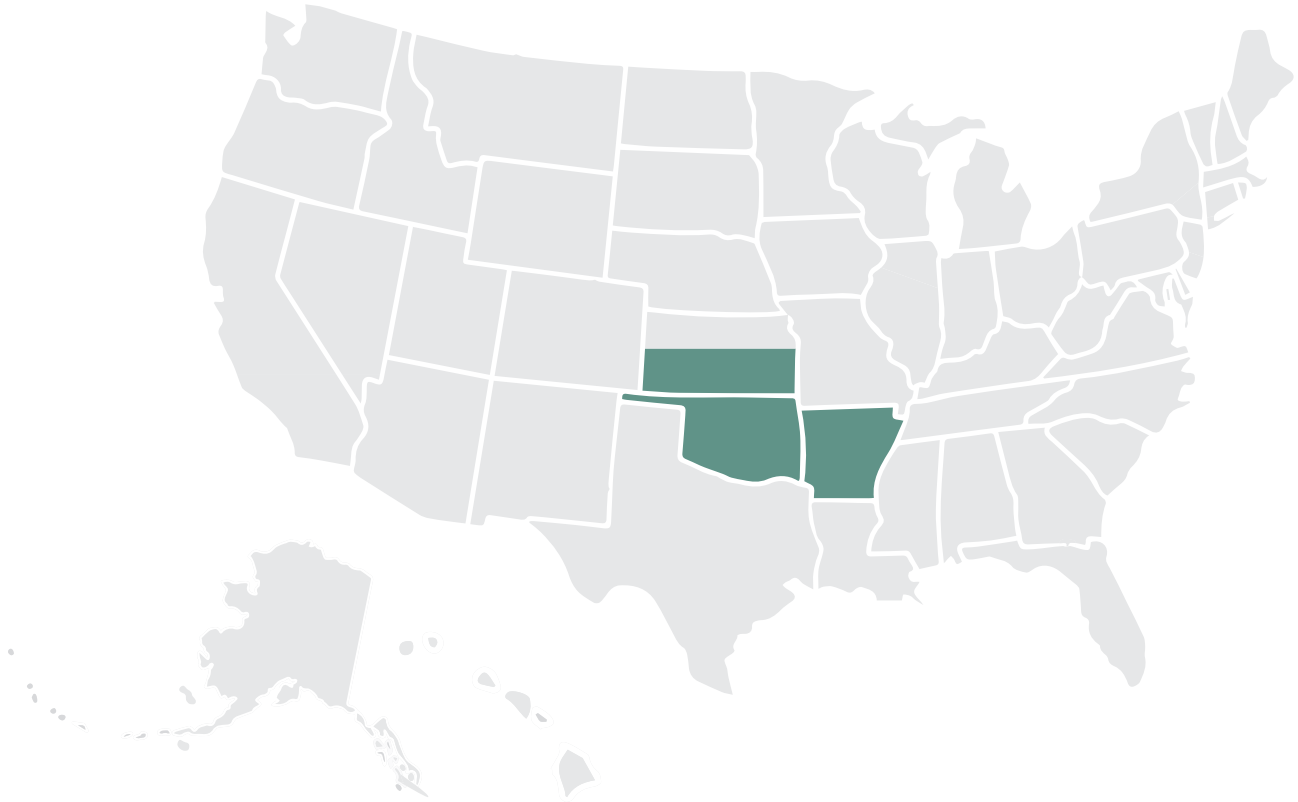

Central Region - Service Contacts

Service Contacts

Territory	Address	Phone
Wichita	dormakaba USA, Inc. - Wichita 2536 S Leonine Wichita, KS 67217	(316) 267-6891
Tulsa	dormakaba USA, Inc. - Tulsa 118 S 122 E Avenue Tulsa, OK 74128-2406	(918) 438-7450
Oklahoma City	dormakaba USA, Inc. - Oklahoma City 701 N Ann Arbor Avenue Oklahoma City, OK 73127-5822	(405) 232-6761