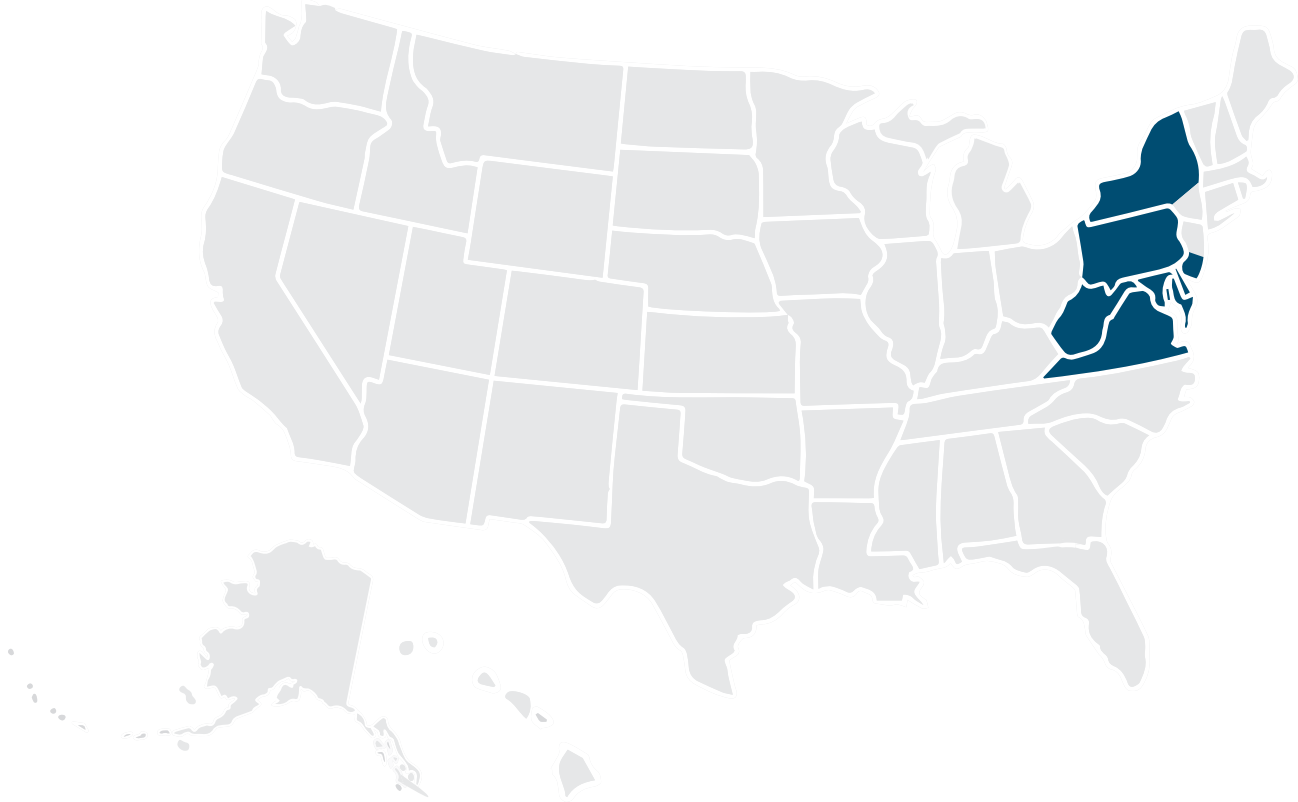

Mid-Atlantic Region - Service Contacts

Service Contacts

Territory	Address	Phone
Charleston	dormakaba USA, Inc. - Charleston 87 Cyan Drive Charleston, WV 25320	(800) 464-8761
Baltimore	dormakaba USA, Inc. - Baltimore 6770 Oak Hall Lane, Suite 101 Columbia, MD 21045	(800) 266-2474
Virginia	dormakaba USA, Inc. - Virginia 8506 Sanford Drive Henrico, VA 23228	(800) 644-0885