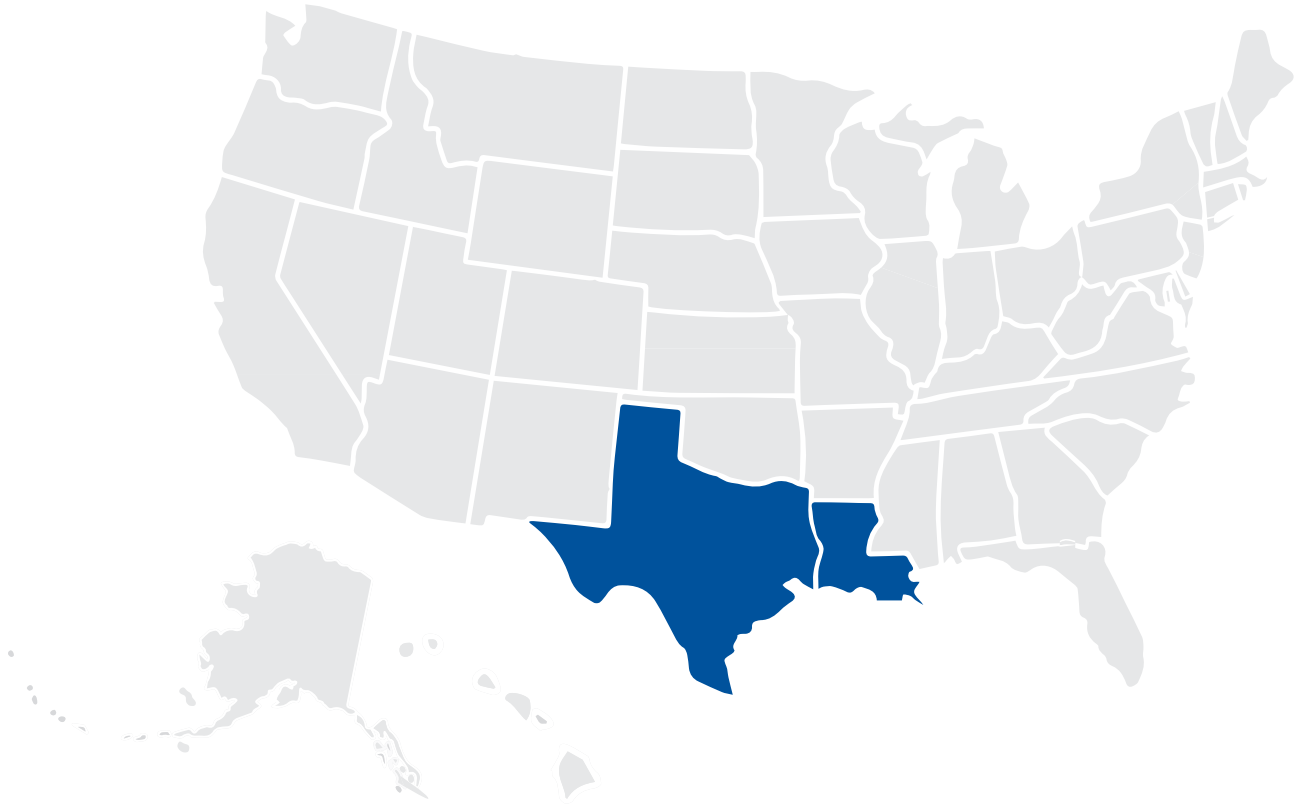

North America

Service Regions

Northwest Region - Service Contacts

Service Contacts

Territory	Address	Phone
Oregon	dormakaba USA, Inc. - Oregon 6635 NE 59th Place Portland, OR 97218	(503) 462-5200
Washington	dormakaba USA, Inc. - Washington 6319 112th Street. E., Suite 102 Puyallup, WA 98373	(253) 864-4484

West Region - Service Contacts

Service Contacts

Territory	Address	Phone
Los Angeles	dormakaba USA, Inc. - LA 4702 Chino Avenue, Suite 4 Chino, CA 91710	(714) 414-1050

Central South Region - Service Contacts

Midwest Region - Service Contacts

Service Contacts

Territory	Address	Phone
Louisville	dormakaba USA, Inc. - Louisville 6104 B. Hitt Lane Louisville, KY 40241	800-277-0099
Chicago	dormakaba USA, Inc. - Chicago 742 Oak Creek Drive Lombard, IL 60148	800-277-0099

Metro NYC-New Jersey Region - Service Contacts

Service Contacts

Territory	Address	Phone
 New York	dormakaba USA, Inc. - New York 41 Heisser Lane Farmingdale, NY 11735	(888) 311-0229

Northeast Region - Service Contacts