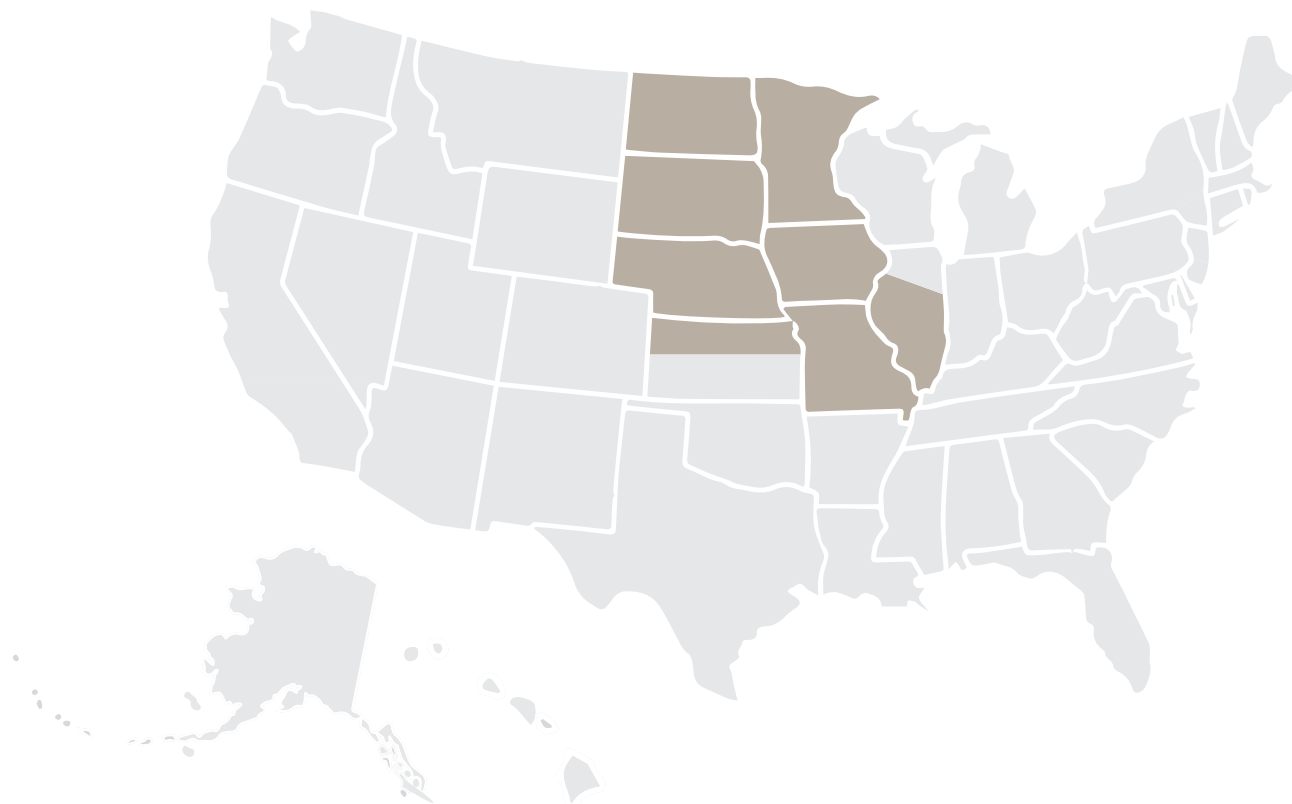

Central North Region - Service Contacts

Service Contacts

Territory	Address	Phone
St. Louis	dormakaba USA, Inc. - St. Louis 2101 US HWY 67 South Festus, MO 63028	(314) 729-0041
Kansas City/Topeka	dormakaba USA, Inc. - Kansas City/Topeka 301 Southwest Boulevard Kansas City, KS 66103-2149	(913) 831-3001