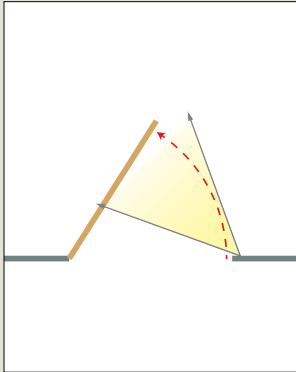

Applications

Single swing