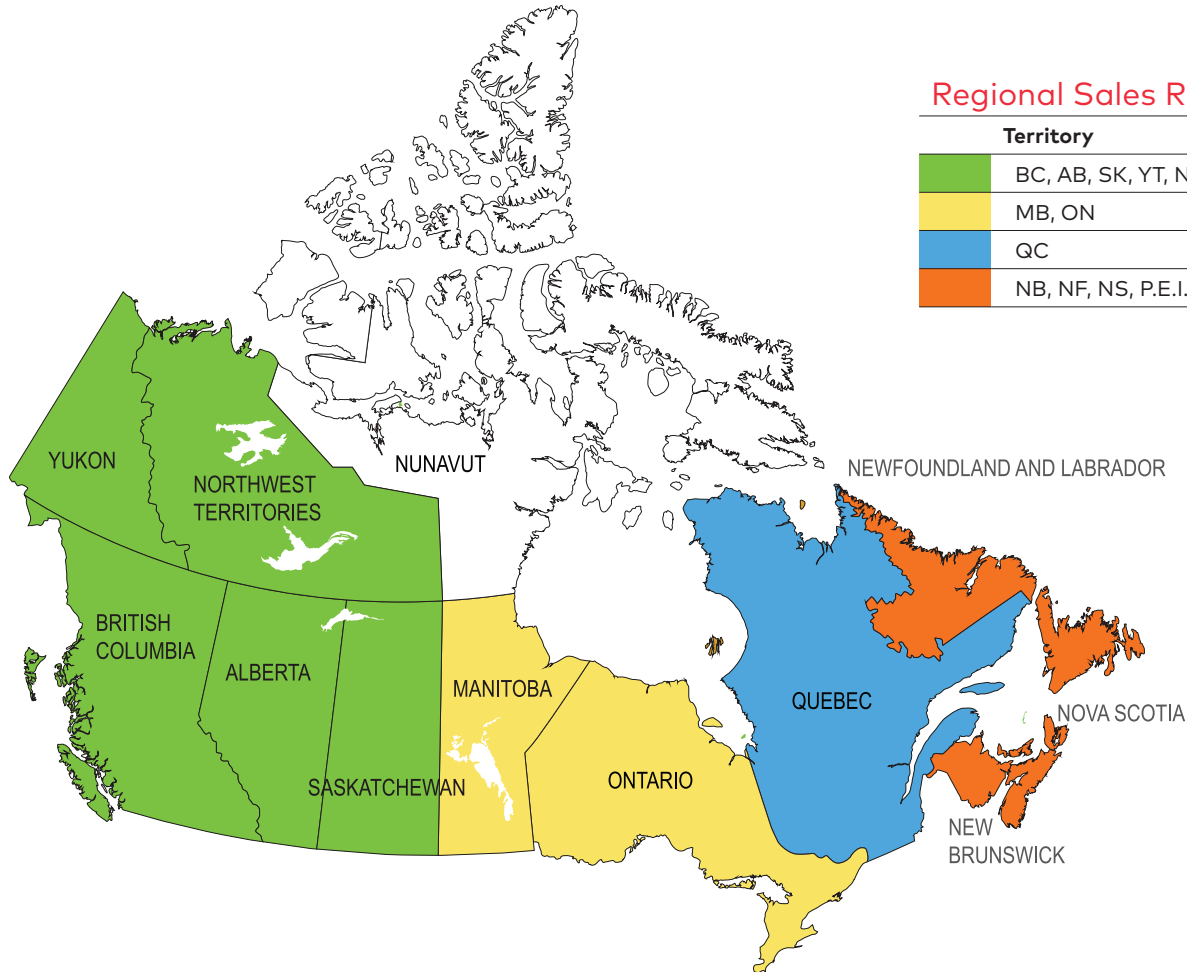

Sales Contacts

dormakaba Multihousing Canada

Regional Sales Representations – Canada

Territory	Contact	Phone	Email
BC, AB, SK, YT, NT	Kevin Tisdall	604-754-9232	kevin.tisdall@dormakaba.com
MB, ON	Mo Dalati	438-335-8993	mo.dalati@dormakaba.com
QC	Andre Godbout	418-569-5080	andre.godbout@dormakaba.com
NB, NF, NS, P.E.I.	Murray Lloyd	506-531-5300	malloyd43@gmail.com

Additional Contacts

Title	Contact	Phone	Email
Senior Sales Manager, Canada	Goran Necak	514-927-9114	goran.necak@dormakaba.com
Manager of New Constructions	Dena Reyes	407-900-2801	dena.reyes@dormakaba.com
New Construction Coordinator	Alexis Tilley	407-438-7949 x2806	alexis.tilley@dormakaba.com