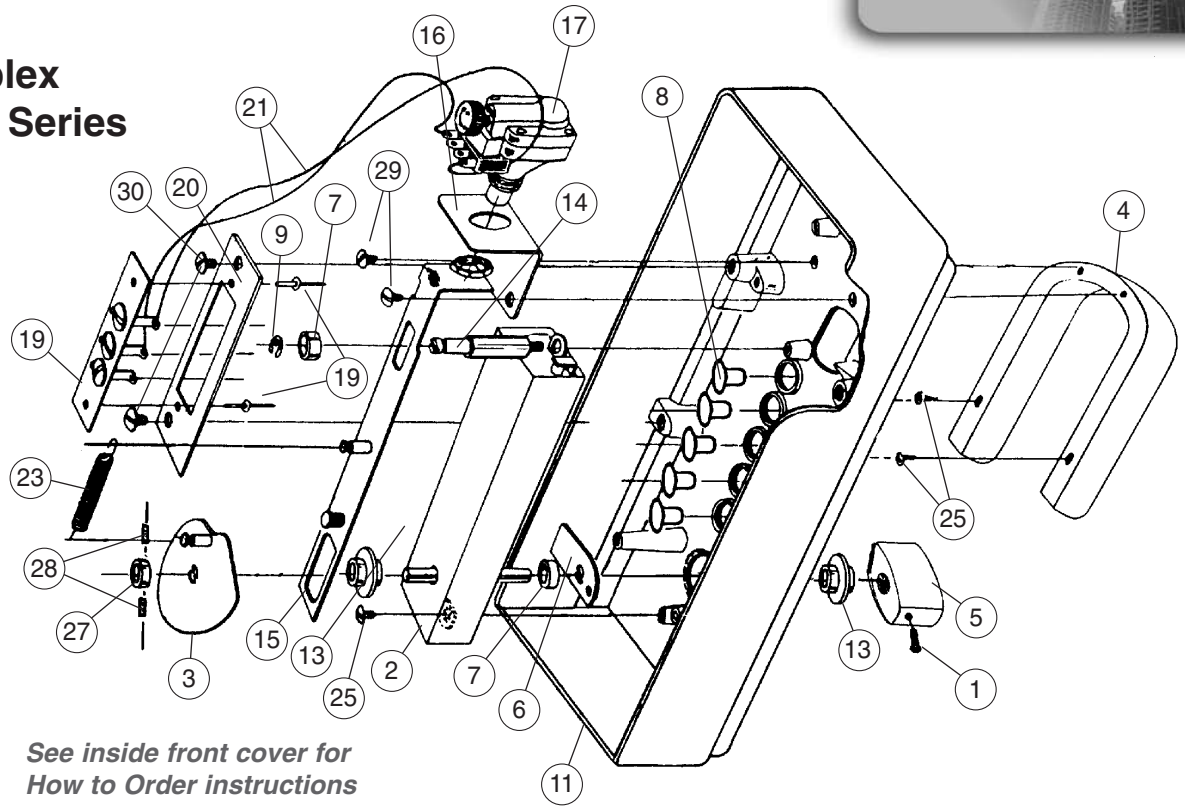

## Simplex 2000 Series

See inside front cover for  
How to Order instructions

| Item | Qty/Lock | Description   | Finish       | Part Number   | List Prices (USD) |
|------|----------|---|--------------|---------------|-------------------|
| 1    | 1        | Set Screw 6-32 x 1/4" (6 mm) Round Head (Includes 1 ea #1, #5, #13)                     | Satin Chrome | 200013-26D-01 | \$10.00           |
| 2    | 1        | Combination Chamber (201428-000-01) (Includes 1 ea #2, #6, #7)                          |              | 74459-000-01  | \$81.00           |
| 3    | 1        | Cam Assembly (Includes 1 ea #3, #15, #23, #27; 2 ea #28)                                |              | 64771-000-01  | \$16.00           |
| 4    | 1        | 1/2" Visi Guard   | Satin Chrome | 200002-26D-01 | \$10.00           |
| 5    | 1        | Turn Knob (Includes 1 ea #1, #5, #13)   | Satin Chrome | 200013-26D-01 | \$10.00           |
| 6    | 1        | Stop Arm (Includes 1 ea #2, #6, #7)   |              | 74459-000-01  | \$81.00           |
| 7    | 1        | Sleeve Control Shaft (Includes 1 ea #2, #6, #7)   |              | 74459-000-01  | \$81.00           |
| 8    | 5        | Pushbuttons (10 pack)   |              | 200024-109-10 | \$11.00           |
| 9    | 1        | Retainer Clip (10 pack)   |              | 200057-000-10 | \$8.00            |
| 10   | 1        | Control Lock (DF-59) (Not Shown in Exploded View)                                       | Satin Chrome | 200080-26D-01 | \$14.00           |
| 11   | 1        | Front Casting (Plated)  | Satin Chrome | 200200-26D-01 | \$80.00           |
| 12   | 1        | Rear Cover Assembly (Not Shown in Exploded View)  |              | 200201-000-01 | \$25.00           |
| 13   | 2        | Control Shaft Bushing (Includes 1 ea #1, #5, #13)                                       |              | 200013-000-01 | \$10.00           |
| 14   | 1        | Chamber Mounting Post   |              | 200205-000-01 | \$6.00            |
| 15   | 1        | Activating Arm Assembly Kit (Includes 1 ea #3, #15, #23, #27; 2 ea #28)                 |              | 64771-000-01  | \$16.00           |
| 16   | 1        | Switch Bracket  |              | 200209-000-01 | \$6.00            |
| 17   | 1        | Time Switch (pneumatic) (For model 2001)  |              | 200210-000-01 | \$117.00          |
| 18   | 1        | Switch Normally Open Momentary Contact (For model 2000) (Not Shown in Exploded View)    |              | 200212-000-01 | \$29.00           |
| 19   | 1        | Terminal Connector Kit 3 Contacts (Includes 1 ea #19, #20, #21; 2 ea #22)               |              | 64770-000-01  | \$10.00           |
| 20   | 1        | Terminal Bracket Kit (Includes 1 ea #19, #20, #21, #22)                                 |              | 64770-000-01  | \$10.00           |
| 21   | 1        | Flexible Wire Kit 4" (10 cm) long; 22 Gauge (Includes 1 ea #19, #20, #21, #22)          |              | 64770-000-01  | \$10.00           |
| 22   | 2        | Pop Rivet Kit No. 423BS (Includes 1 ea #19, #20, #21; 2 ea #22)                         |              | 64770-000-01  | \$10.00           |
| 23   | 1        | Coil Spring Kit (Includes 1 ea #3, #15, #23, #27; 2 ea #28)                             |              | 64771-000-01  | \$16.00           |
| 24   | 1        | Rubber Grommet (Not Shown)  |              | 201424-000-05 | \$7.00            |
| 25   | 5        | Screw 6-32 x 1/4" (6 mm) Round Head (10 ea x 3 different screws)                        |              | 64776-000-01  | \$10.00           |
| 26   | 1        | Switch Normally Closed. Momentary Contact (For model 2005) (Not Shown in Exploded View) |              | 201456-000-01 | \$29.00           |
| 27   | 1        | Retainer Kit (Includes 1 ea #3, #15, #23, #27; 2 ea #28)                                |              | 64771-000-01  | \$16.00           |
| 28   | 2        | Set Screw Kit 4-40 x 3/16" (5 mm) (Includes 1 ea #3, #15, #23, #27; 2 ea #28)           |              | 64771-000-01  | \$16.00           |
| 29   | 2        | Screw 6-32 x 1/4" (10 mm) Round Head (Old # 201440-000-10)                              |              | 201953-000-10 | \$8.00            |
| 30   | 2        | Screw 8-32 x 1/4" (6 mm) Round Head   |              | 204125-000-10 | \$8.00            |
| 31   | 1        | Lubriplate Aero Grease Tubes  |              | 64754-000-01  | \$12.00           |