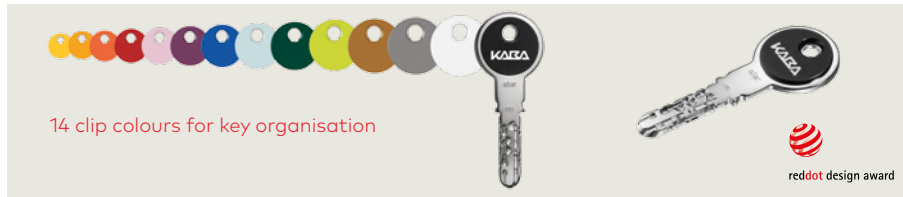

Kaba star - colour concept

Colour	Designation	Colour code
	Purple	151
	Black	152
	Yellow	153
	Green	154
	Red	155
	Blue	156
	White, glow-in-the-dark	157

Colour	Designation	Colour code
	Silver	158
	Bronze	159
	Light red	170
	Light green	171
	Light blue	172
	Light purple	173
	Orange	174