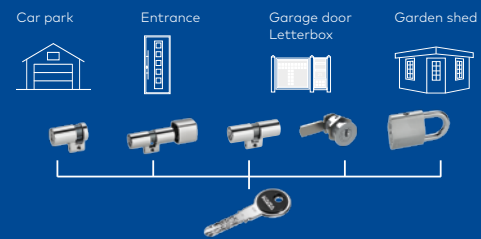

Applications

- Domestic properties, including multi-family dwellings
- Small shops
- Commercial operations
- Industrial and administrative buildings
- Public facilities such as schools and local authority offices
- Hotels, care homes, hospitals

Various technical features of our keys are protected by patent law.