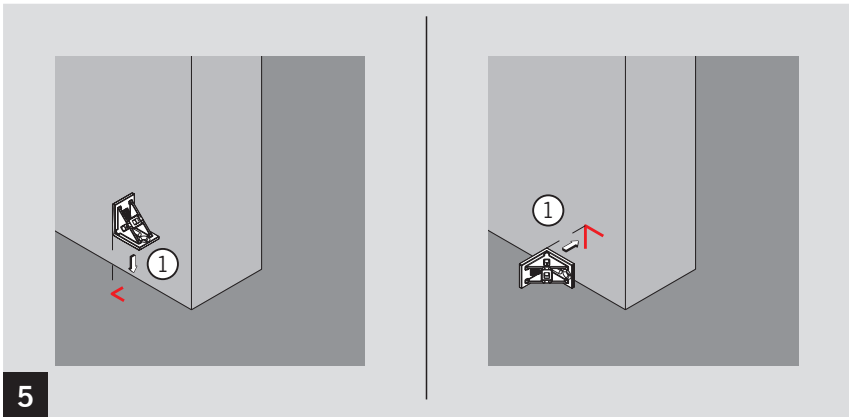

MUTO COMFORT BODENSTOPPER / FLOOR STOP

Montageanleitung / Mounting instruction

WN 058838 45532, 11/16

1

MUTO COMFORT BODENSTOPPER / FLOOR STOP

Montageanleitung / Mounting instruction

MUTO COMFORT BODENSTOPPER / FLOOR STOP

Montageanleitung / Mounting instruction

MUTO COMFORT BODENSTOPPER / FLOOR STOP

Montageanleitung / Mounting instruction

Änderungen vorbehalten
Subject to change without notice