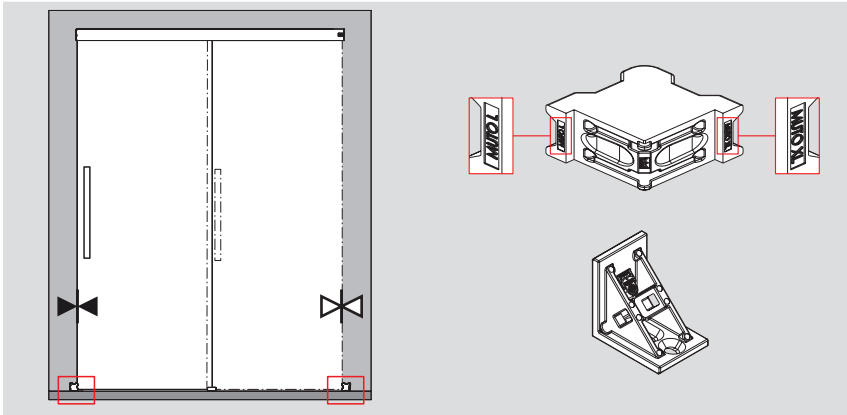

MUTO COMFORT BODENSTOPPER / FLOOR STOP

Montageanleitung / Mounting instruction

WN 058838 45532, 11/16

1

MUTO COMFORT BODENSTOPPER / FLOOR STOP

Montageanleitung / Mounting instruction

MUTO COMFORT BODENSTOPPER / FLOOR STOP

Montageanleitung / Mounting instruction

MUTO COMFORT BODENSTOPPER / FLOOR STOP

Montageanleitung / Mounting instruction

Änderungen vorbehalten
Subject to change without notice