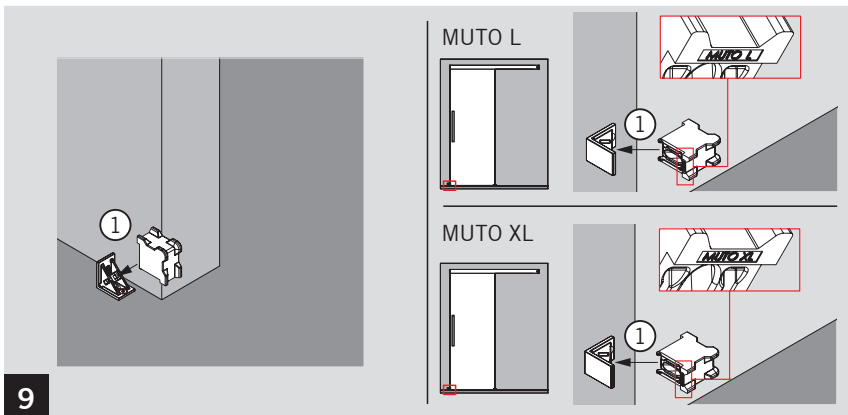

MUTO COMFORT BODENSTOPPER / FLOOR STOP

Montageanleitung / Mounting instruction

WN 058838 45532, 11/16

1

MUTO COMFORT BODENSTOPPER / FLOOR STOP

Montageanleitung / Mounting instruction

MUTO COMFORT BODENSTOPPER / FLOOR STOP

Montageanleitung / Mounting instruction

MUTO COMFORT BODENSTOPPER / FLOOR STOP

Montageanleitung / Mounting instruction

Änderungen vorbehalten
Subject to change without notice