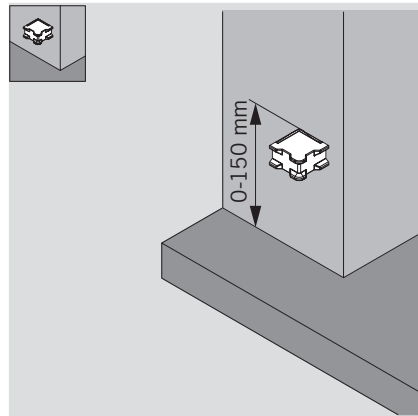

MUTO COMFORT BODENSTOPPER / FLOOR STOP

Montageanleitung / Mounting instruction

WN 058838 45532, 11/16

1

MUTO COMFORT BODENSTOPPER / FLOOR STOP

Montageanleitung / Mounting instruction

MUTO COMFORT BODENSTOPPER / FLOOR STOP

Montageanleitung / Mounting instruction

MUTO COMFORT BODENSTOPPER / FLOOR STOP

Montageanleitung / Mounting instruction

Änderungen vorbehalten
Subject to change without notice