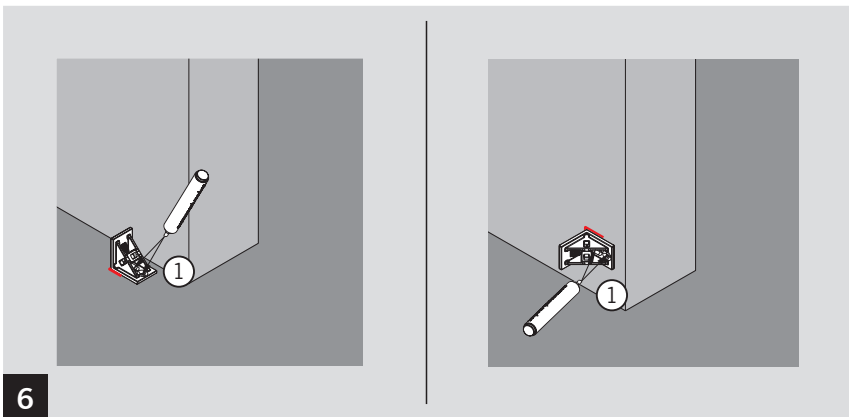

MUTO COMFORT BODENSTOPPER / FLOOR STOP

Montageanleitung / Mounting instruction

WN 058838 45532, 11/16

1

MUTO COMFORT BODENSTOPPER / FLOOR STOP

Montageanleitung / Mounting instruction

MUTO COMFORT BODENSTOPPER / FLOOR STOP

Montageanleitung / Mounting instruction

MUTO COMFORT BODENSTOPPER / FLOOR STOP

Montageanleitung / Mounting instruction

Änderungen vorbehalten
Subject to change without notice