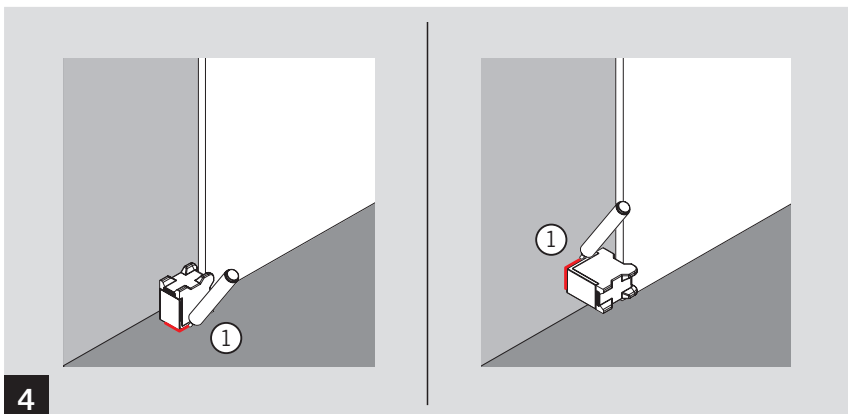

MUTO COMFORT BODENSTOPPER / FLOOR STOP

Montageanleitung / Mounting instruction

WN 058838 45532, 11/16

1

MUTO COMFORT BODENSTOPPER / FLOOR STOP

Montageanleitung / Mounting instruction

MUTO COMFORT BODENSTOPPER / FLOOR STOP