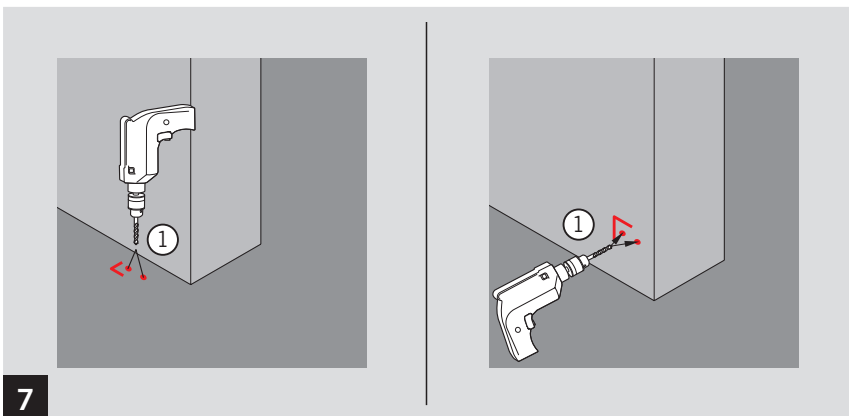

MUTO COMFORT BODENSTOPPER / FLOOR STOP

Montageanleitung / Mounting instruction

WN 058838 45532, 11/16

1

MUTO COMFORT BODENSTOPPER / FLOOR STOP

Montageanleitung / Mounting instruction

MUTO COMFORT BODENSTOPPER / FLOOR STOP

Montageanleitung / Mounting instruction

MUTO COMFORT BODENSTOPPER / FLOOR STOP

Montageanleitung / Mounting instruction

Änderungen vorbehalten
Subject to change without notice