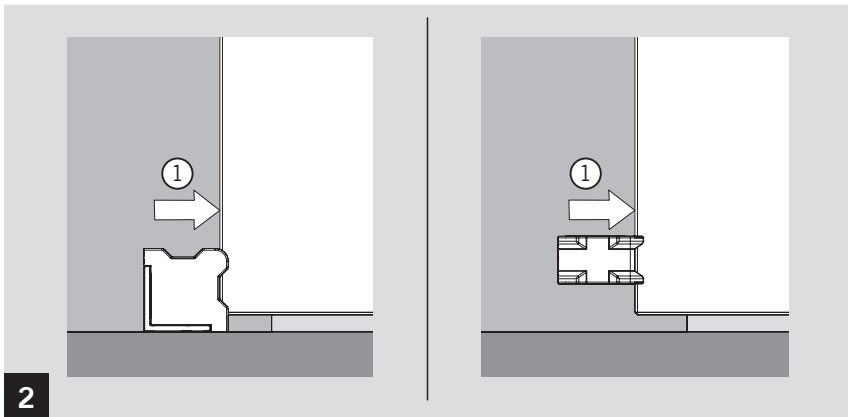

MUTO COMFORT BODENSTOPPER / FLOOR STOP

Montageanleitung / Mounting instruction

WN 058838 45532, 11/16

1

MUTO COMFORT BODENSTOPPER / FLOOR STOP

Montageanleitung / Mounting instruction

MUTO COMFORT BODENSTOPPER / FLOOR STOP

Montageanleitung / Mounting instruction

MUTO COMFORT BODENSTOPPER / FLOOR STOP

Montageanleitung / Mounting instruction

Änderungen vorbehalten
Subject to change without notice