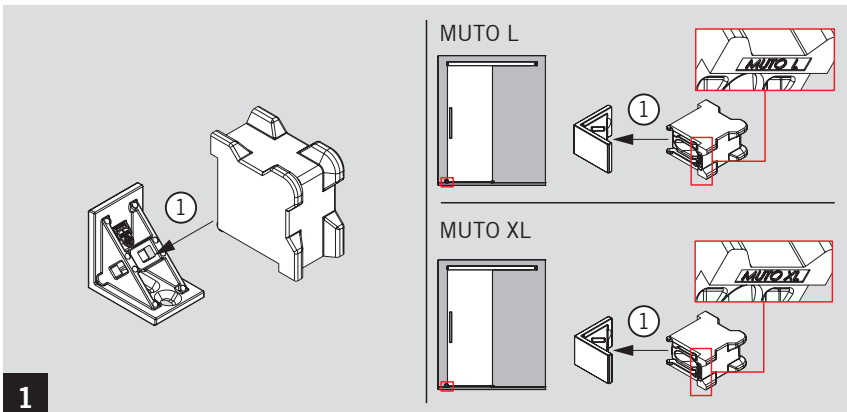

MUTO COMFORT BODENSTOPPER / FLOOR STOP

Montageanleitung / Mounting instruction

WN 058838 45532, 11/16

1

MUTO COMFORT BODENSTOPPER / FLOOR STOP

Montageanleitung / Mounting instruction

MUTO COMFORT BODENSTOPPER / FLOOR STOP

Montageanleitung / Mounting instruction

MUTO COMFORT BODENSTOPPER / FLOOR STOP

Montageanleitung / Mounting instruction

Änderungen vorbehalten
Subject to change without notice