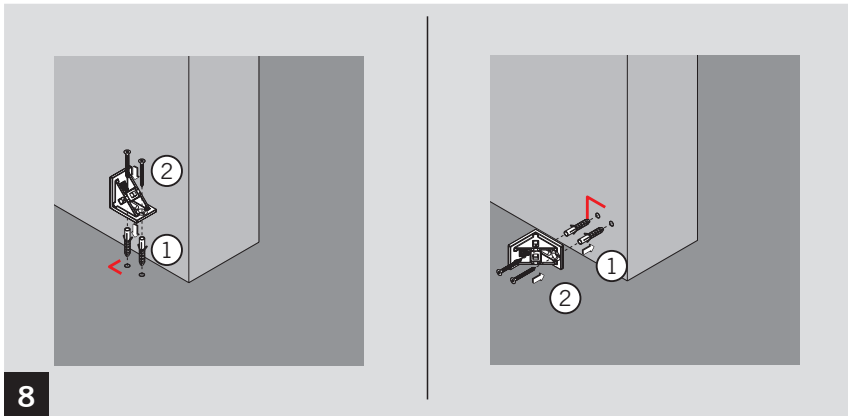

MUTO COMFORT BODENSTOPPER / FLOOR STOP

Montageanleitung / Mounting instruction

WN 058838 45532, 11/16

1

MUTO COMFORT BODENSTOPPER / FLOOR STOP

Montageanleitung / Mounting instruction

MUTO COMFORT BODENSTOPPER / FLOOR STOP

Montageanleitung / Mounting instruction

MUTO COMFORT BODENSTOPPER / FLOOR STOP

Montageanleitung / Mounting instruction

Änderungen vorbehalten
Subject to change without notice