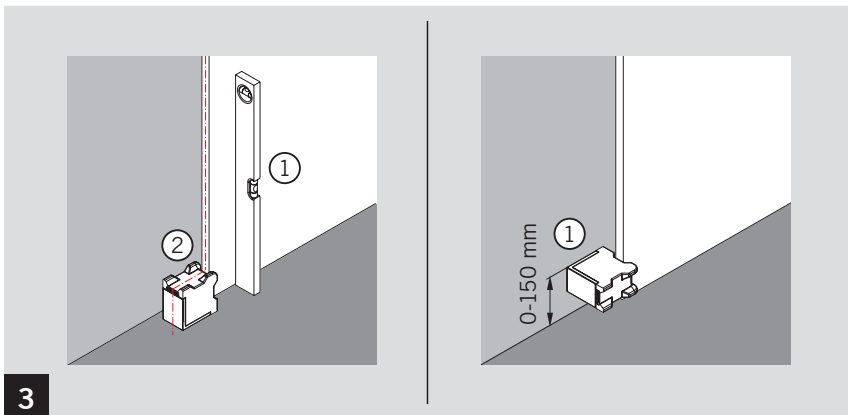

MUTO COMFORT BODENSTOPPER / FLOOR STOP

Montageanleitung / Mounting instruction

WN 058838 45532, 11/16

1

MUTO COMFORT BODENSTOPPER / FLOOR STOP

Montageanleitung / Mounting instruction

MUTO COMFORT BODENSTOPPER / FLOOR STOP