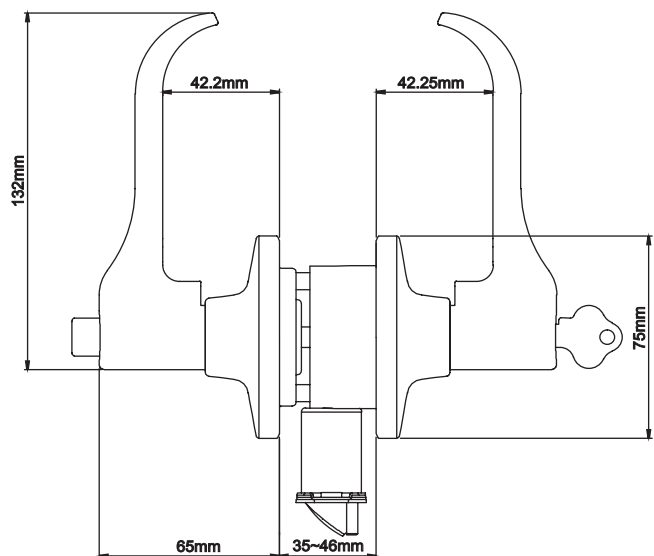

Finishes

Satin Chrome Plate   SCP