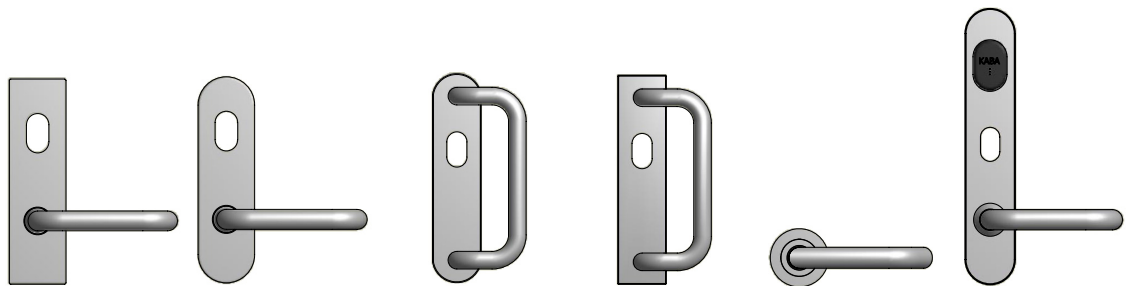

Dogging

Hex (Allen) key type supplied as standard. Cylinder dogging by external hold back cylinder.

Note: Fire doors cannot include dogging due to fire regulations.

Handing

Reversible

Finish

Satin Stainless Steel (SSS)

Fire rated

A fire rated version of the ED22M (ED22MF) is available.

This version comes without the dogging function.

The ED22MF has been successfully tested on fire door assemblies in accordance with Australian Standard AS1905 Part 1: Fire door sets.

FIRE RATED

When specifying/ordering add suffix **"F"** to code, eg. ED22MFSSS.

Note: Fire doors cannot include dogging due to fire regulations.

OPTIONAL EXTERNAL TRIMS

	600 SERIES	100 SERIES	WAFE	TAFE	LEVERHANDLES	C LEVER
NIGHTLATCH	604	104	-	-	FA270/FA280	Refer to C Lever options
STOREROOM	601F	101F	WAFE03	TAFE03	240F/270F/ 280F/740F + FA270/280	
CLASSROOM	601	101	-	-	240/270/ 280/740 + FA270/280	

PRODUCT CODE	FINISH	DESCRIPTION
ED22MSSS	SSS	ED22M - Exit Only Mortice Lock - 1060mm SSS
ED22MFSSS	SSS	ED22M - Exit Only Mortice Lock (Fire rated) - 1060mm SSS