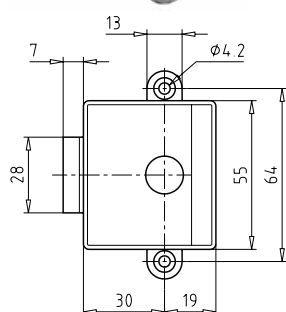

Latch Lock

MAS.1882 (ASS)

Application:

Surface mounted bolt lock for left or right doors with 1/2 throw

Specification:

Case made from nickel-plated metal, light-weight type
 Backset 30 mm
 Cylinder nickel-plated brass (type MZ97-4-044, see page K.115)
 Cylinder length 26.5 mm
 Reversible key made from nickel silver

Included with the lock:

2 reversible keys (See "Special Functions and Keys" for key options)
 Plastic key clip in dark red for Kaba penta, in dark blue for all other systems
 Lock insert and screw cap for furniture cylinder 24 mm
 Rosette for furniture cylinder \varnothing 24 mm
 2 hex screws M 2.5 x 6 mm
 1 ea. Lug striking plate
 Security Card for ownership registration and ordering duplicate keys
 Installation and Maintenance Instructions

Order Code System

System Code.Lock.Type.Surface finish cylinder.Hinge side.Option

Example:

6.MAS.1882.NI.RE = penta.furniture lock.1882.nickel plated cylinder.hinges right

Please note that certain options, finishes and dimensions may be subject to extended factory lead times. Please contact our office via email on sales.uk@kaba.com or telephone (0) 870 000 5625.