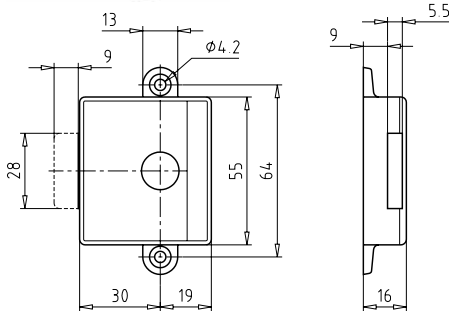

Dead Lock MAS.1881 (ASS)

Application:

Surface mounted bolt lock for left or right doors

Specification:

Case made from nickel-plated metal, heavy-weight type
Backset 30 or 40 mm
Cylinder nickel-plated brass (type MZ97-4-044, see page K.115)
Cylinder length 26.5 mm
Reversible key made from nickel silver

Included with the lock:

2 reversible keys (See "Special Functions and Keys" for key options)
Plastic key clip in dark red for Kaba penta, in dark blue for all other systems
Lock insert and screw cap for furniture cylinder 24 mm
Rosette for furniture cylinder \varnothing 24 mm
2 ea. hex screws M 2.5 x 6 mm
Security Card for ownership registration and ordering duplicate keys
Installation and Maintenance Instructions

Order Code System

System Code.Lock.Type.Suface finish cylinder.Backset.Hinge side.Option

Example:

6.MAS.1881.NI.D30.RE = penta.furniture Lock.1881.nickel plated cylinder.backset 30mm. hinges right

Please note that certain options, finishes and dimensions may be subject to extended factory lead times. Please contact our office via email on sales.uk@kaba.com or telephone (0) 870 000 5625.