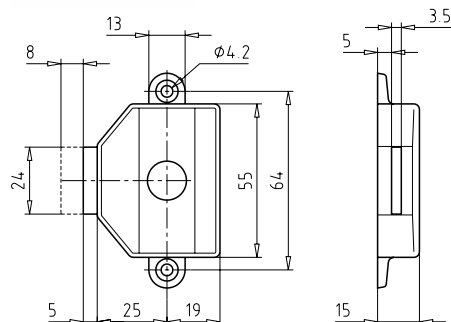

Dead Lock MAS.1781 (ASS)

Application:

Surface mounted bolt lock for left or right doors

Specification:

Lock case made from nickel plated metal, light-weight type
Backset 16, 20, 25 or 30 mm
Cylinder nickel-plated brass (type MZ97-4-044, see page K.115)
Cylinder length 26.5 mm
Reversible key made from nickel silver

Included with the lock:

2 reversible keys (See "Special Functions and Keys" for key options)
Plastic key clip in dark red for Kaba penta, in dark blue for all other systems
Lock insert and screw cap for furniture cylinder 24 mm
Rosette for furniture cylinder \varnothing 24 mm
2 ea. hex screws M 2.5 x 6 mm
Security Card for ownership registration and ordering duplicate keys
Installation and Maintenance Instructions

Options (See „Special Functions and Keys“ for details and further options)

BAZ	Construction key	BAZ3	Construction key 3		
D16	Backset 16mm	D20	Backset 20mm	D25	Backset 25mm
D30	Backset 30 mm	RE	Hinges right	LI	Hinges left

Order Code System

System Code.Lock.Type.Surface finish (cylinder).Backset.Hinge side

Example:

6.MAS.1781.NI.D25.LI = penta.furniture lock.1781.nickel plated cylinder.backset 25mm.hinges left

Please note that certain options, finishes and dimensions may be subject to extended factory lead times. Please contact our office via email on sales.uk@kaba.com or telephone (0) 870 000 5625.