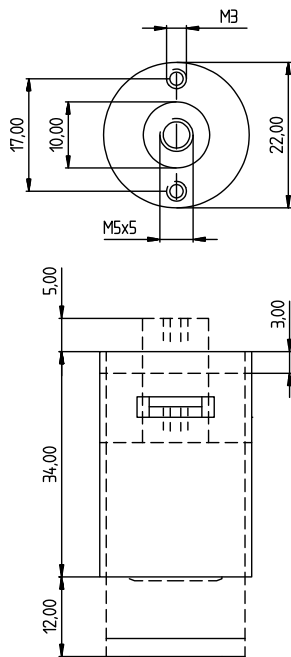

# Push Cylinder DRZ.1064

## Specification:

Housing supplied in solid natural brass with nickel plating  
Reversible key made from nickel silver  
M5 female threads for standard machine screws