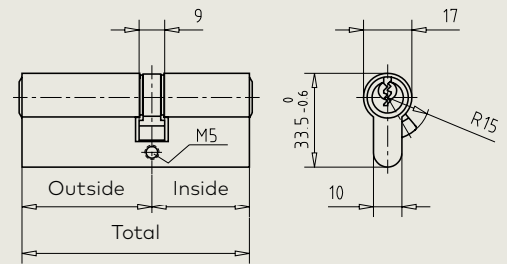

Standard version

- 5 keys (with Key Card)
- Key Card as proof of ownership
- Fastening screw M5 x 70 mm
- Security version with drilling protection
- Economy version without protection
- 5 spring loaded tumbler pin pairs
- Cam 9 mm wide
- Standard position for double cylinders 30°, for single cylinders 45° with 8 different settings

Specification and dimensions

The patented centering pin prevents one of the barrel tumbler pins to come in contact with the bumping key.

Security double cylinder with 5 tumbler pins

AP 2000 is a proven, patented Serial cylinder system with 5 tumbler pins.