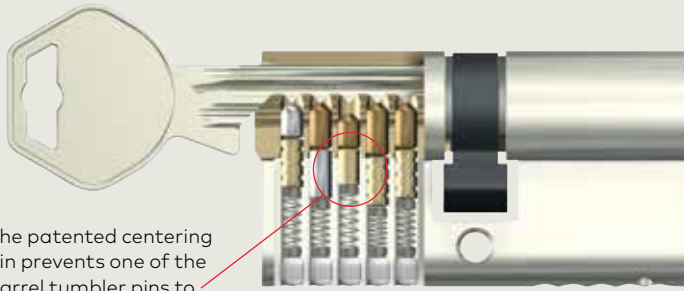

Kaba AP2pro

Protection against impressing is provided by a special profile, precision bores and specially formed tumbler pins.

Key security

Every AP2 PRO cylinder is supplied with a security card (KeyCard). The KeyCard contains the unique serial number of the keying and serves as legitimation for ordering additional keys and cylinders. Duplicate keys can only be ordered upon presentation of the KeyCard to Kaba or an authorised dealer.

Standard version

- 5 keys (with Key Card)
- Key Card as proof of ownership
- Fastening screw M5 x 70 mm
- Security version with drilling protection
- Economy version without protection
- 5 spring loaded tumbler pin pairs
- Cam 9 mm wide
- Standard position for double cylinders 30°, for single cylinders 45° with 8 different settings

Specification and dimensions

The patented centering pin prevents one of the barrel tumbler pins to come in contact with the bumping key.

Security double cylinder with 5 tumbler pins

AP 2000 is a proven, patented Serial cylinder system with 5 tumbler pins.

Additional protection against the „Bumping Method“

The "centering pin" developed by Kaba and registered for patent has been proven to prevent opening cylinders by the "bumping method". Even expert lock pickers have not succeeded to "bump open" a pextra cylinder (shown in Dutch television).