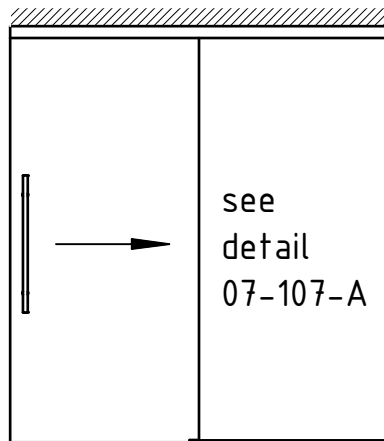

AGILE 150 DORMOTION with sidelight

Track fixed to ceiling

System type 1

System type 2

System type 3

Spring damper units
see detail 07-105-B

Glass preparation sliding
door see detail 07-105-A

Profile set
for DORMOTION with sidelight
Art.-No.: 07.591 - fixed length

DORMOTION track profile
Art.-No.: 07.560 - stock length 6m

DORMOTION angle profile
Art.-No.: 07.562 - stock length 6m

Glass support profile
Art.-No.: 07.563 - stock length 6m

Visible cover profile
Art.-No.: 07.564 - stock length 6m

Filler profile
Art.-No.: 07.565 - stock length 6m