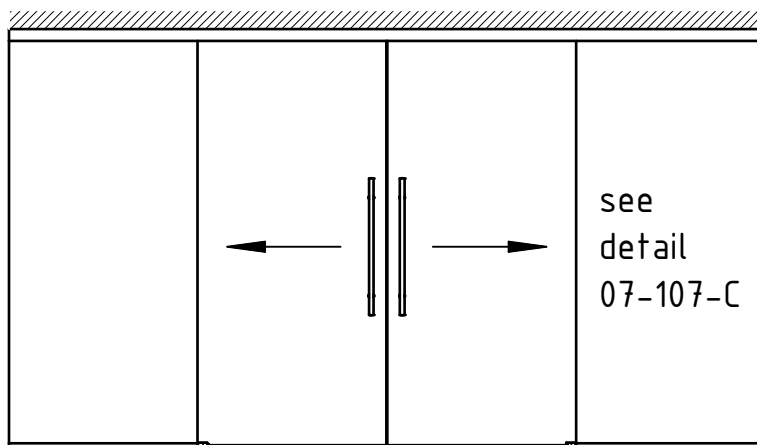

AGILE 150 DORMOTION with sidelight

Track fixed to ceiling

System type 1

System type 2

System type 3

Spring damper units
see detail 07-105-B

Glass preparation sliding
door see detail 07-105-A

Profile set
for DORMOTION with sidelight
Art.-No.: 07.591 - fixed length

DORMOTION track profile
Art.-No.: 07.560 - stock length 6m

DORMOTION angle profile
Art.-No.: 07.562 - stock length 6m

Glass support profile
Art.-No.: 07.563 - stock length 6m

Visible cover profile
Art.-No.: 07.564 - stock length 6m

Filler profile
Art.-No.: 07.565 - stock length 6m