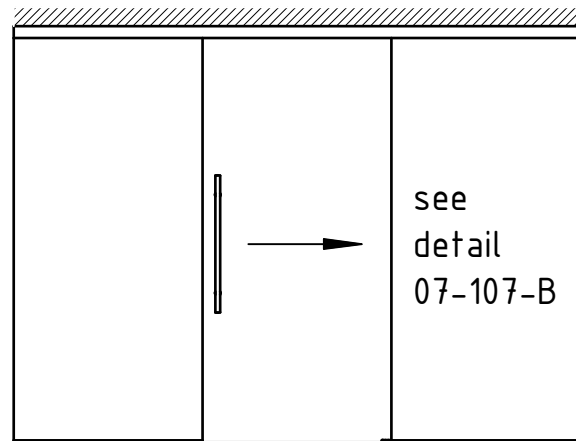

AGILE 150 DORMOTION with sidelight

Track fixed to ceiling

System type 1

System type 2

System type 3

Spring damper units
see detail 07-105-B

Glass preparation sliding
door see detail 07-105-A

Profile set
for DORMOTION with sidelight
Art.-No.: 07.591 - fixed length

DORMOTION track profile
Art.-No.: 07.560 - stock length 6m

DORMOTION angle profile
Art.-No.: 07.562 - stock length 6m

Glass support profile
Art.-No.: 07.563 - stock length 6m

Visible cover profile
Art.-No.: 07.564 - stock length 6m

Filler profile
Art.-No.: 07.565 - stock length 6m