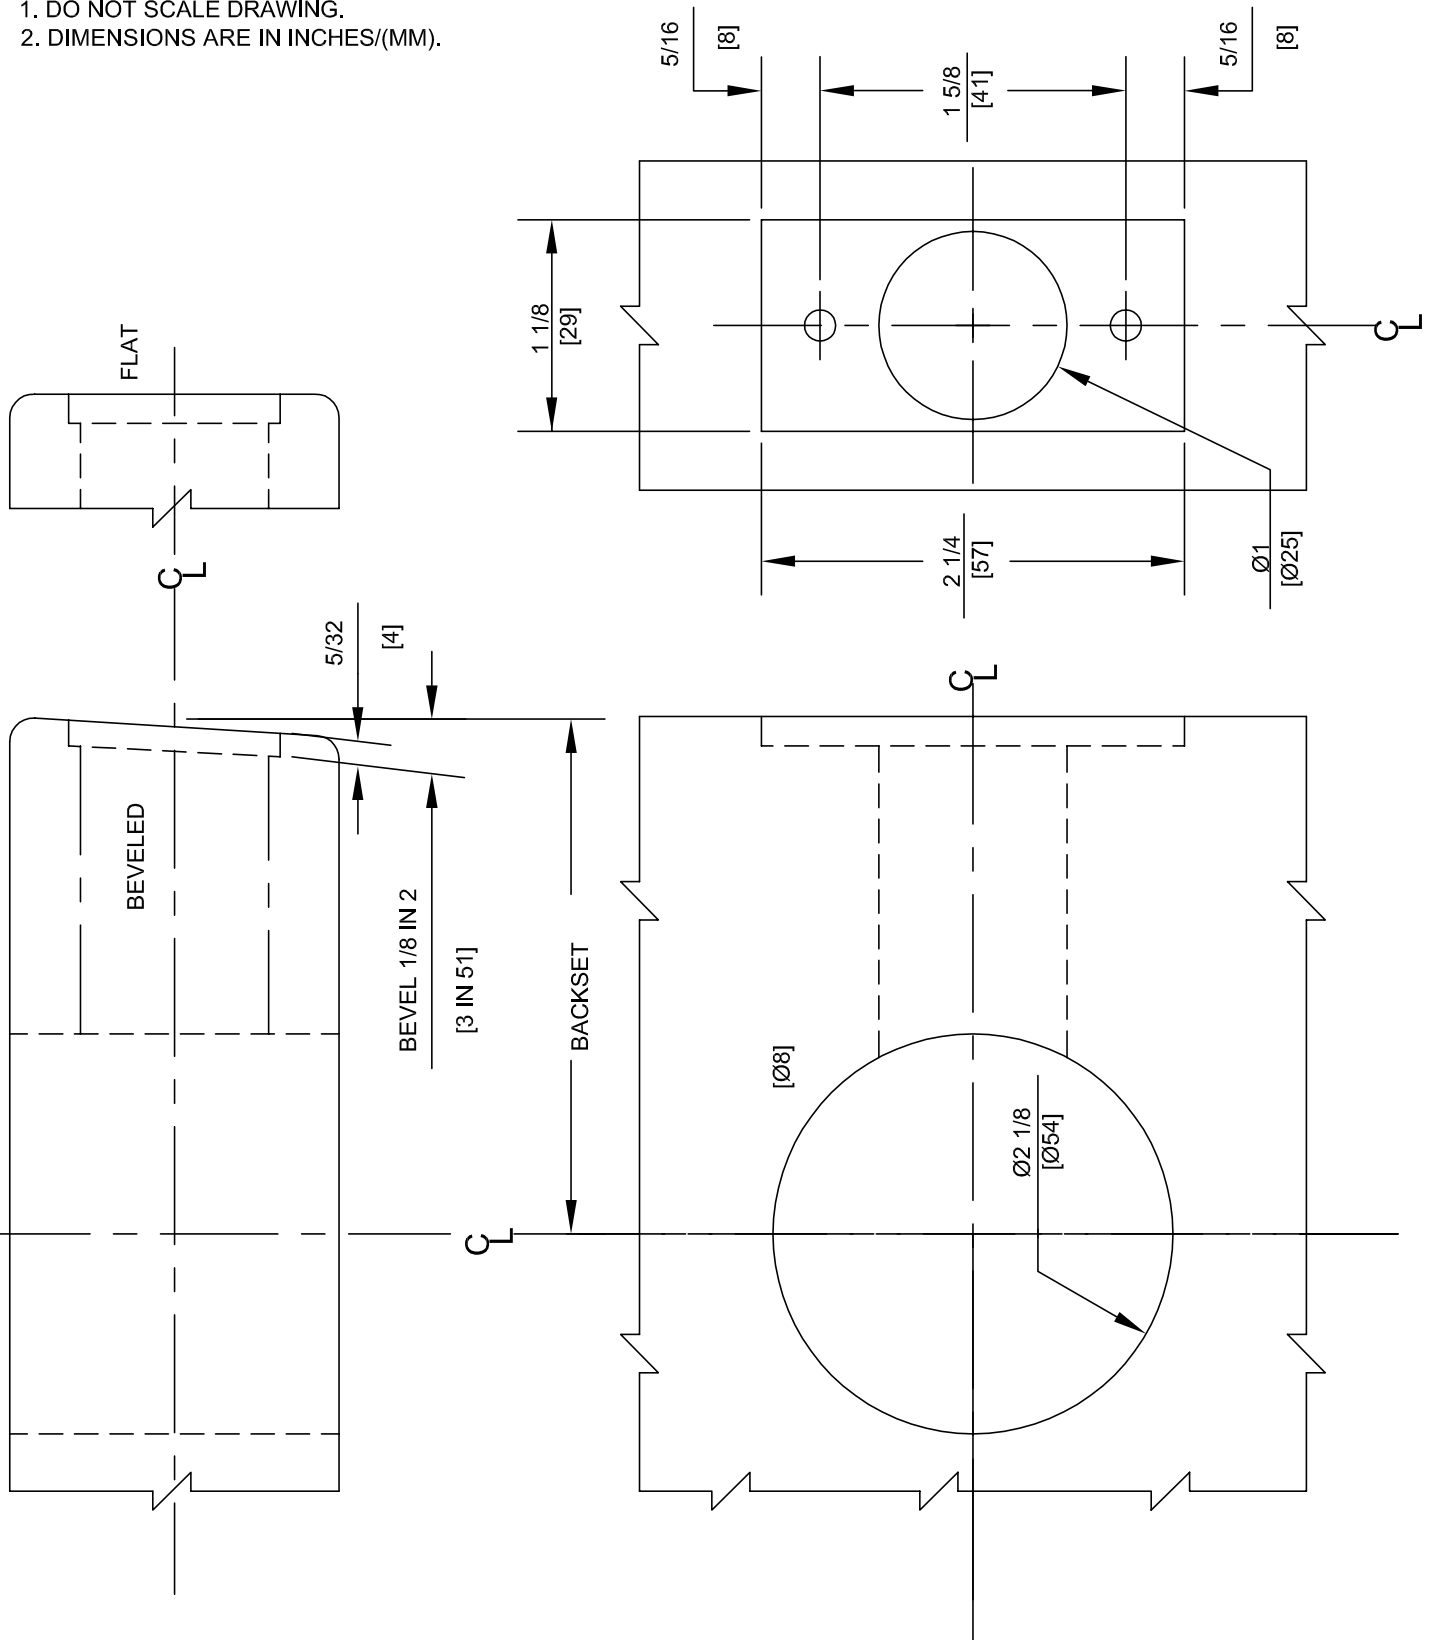

DB800 SERIES

Wood Doors 1-3/8 (35) to 2-1/2 (64)

Faceplate 1-1/8 (29) Flat or Beveled

NOTES:

1. DO NOT SCALE DRAWING.
2. DIMENSIONS ARE IN INCHES/(MM).

DB800 SERIES

Metal Doors 1-3/8 (35) to 2-1/2 (64)

Faceplate 1-1/8 (29) Flat or Beveled

NOTES:

1. DO NOT SCALE DRAWING.
2. DIMENSIONS ARE IN INCHES/(MM).