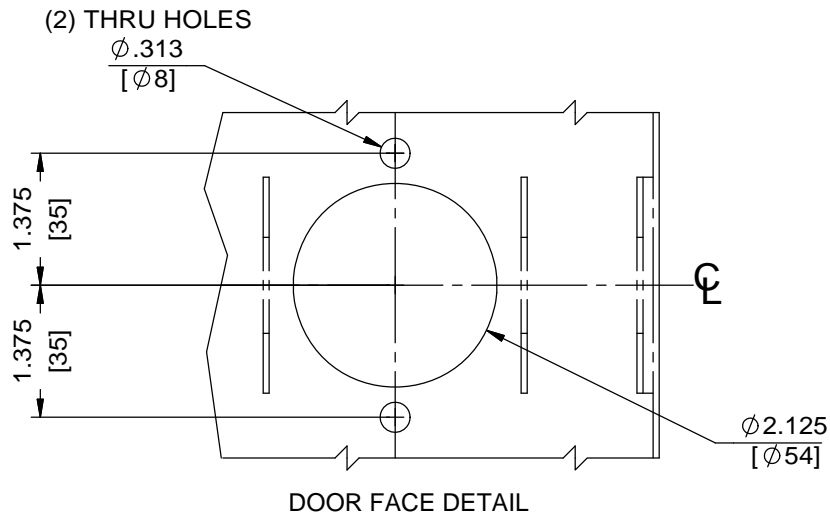

NOTES:

1. DIMENSIONS ARE IN INCHES/ [MM]
2. DO NOT SCALE DRAWING.

Wood Doors For:
 C500, CL700, CL800 Series
 Face Plate 1-1/8" Flat or Beveled

DORMA Architectural Hardware
 Reamstown, PA 17567

NOTES:

1. DIMENSIONS ARE IN INCHES/ [MM]
2. DO NOT SCALE DRAWING.

Metal Doors For:
 C500, CL700, CL800 Series
 Face Plate 1-1/8" Flat or Beveled

DORMA Architectural Hardware
 Reamstown, PA 17567