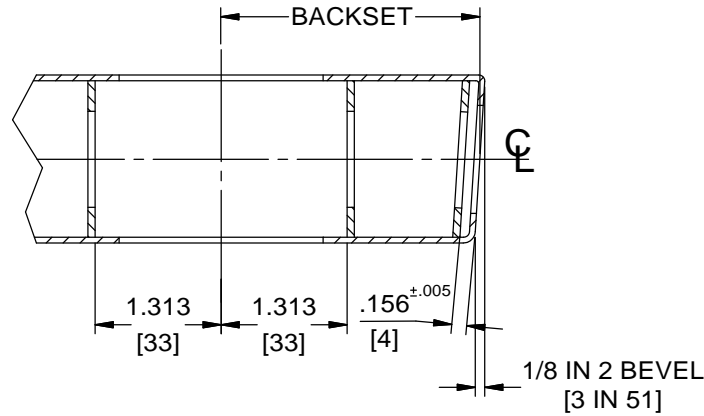

NOTES:

1. DIMENSIONS ARE IN INCHES/ [MM]
2. DO NOT SCALE DRAWING.

Wood Doors For:
 C500, CL700, CL800 Series
 Face Plate 1-1/8" Flat or Beveled

DORMA Architectural Hardware
 Reamstown, PA 17567

NOTES:

1. DIMENSIONS ARE IN INCHES/ [MM]
2. DO NOT SCALE DRAWING.

Metal Doors For:
 C500, CL700, CL800 Series
 Face Plate 1-1/8" Flat or Beveled

DORMA Architectural Hardware
 Reamstown, PA 17567