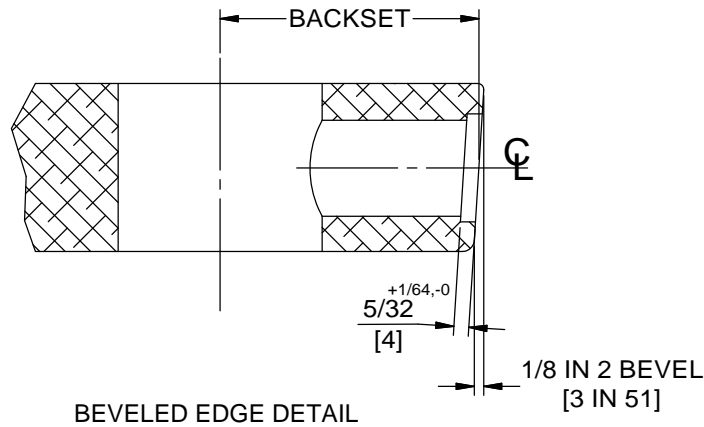

NOTES:

1. DIMENSIONS ARE IN INCHES/ [MM]
2. DO NOT SCALE DRAWING.

Wood Doors For:
 C500, CL700, CL800 Series
 Face Plate 1-1/8" Flat or Beveled

DORMA Architectural Hardware
 Reamstown, PA 17567

NOTES:

1. DIMENSIONS ARE IN INCHES/ [MM]
2. DO NOT SCALE DRAWING.

Metal Doors For:
 C500, CL700, CL800 Series
 Face Plate 1-1/8" Flat or Beveled

DORMA Architectural Hardware
 Reamstown, PA 17567