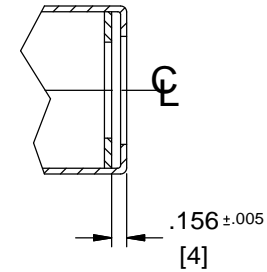

NOTES:

1. DIMENSIONS ARE IN INCHES/ [MM]
2. DO NOT SCALE DRAWING.

Wood Doors For:
 C500, CL700, CL800 Series
 Face Plate 1-1/8" Flat or Beveled

DORMA Architectural Hardware
 Reamstown, PA 17567

NOTES:

1. DIMENSIONS ARE IN INCHES/ [MM]
2. DO NOT SCALE DRAWING.

Metal Doors For:
 C500, CL700, CL800 Series
 Face Plate 1-1/8" Flat or Beveled

DORMA Architectural Hardware
 Reamstown, PA 17567