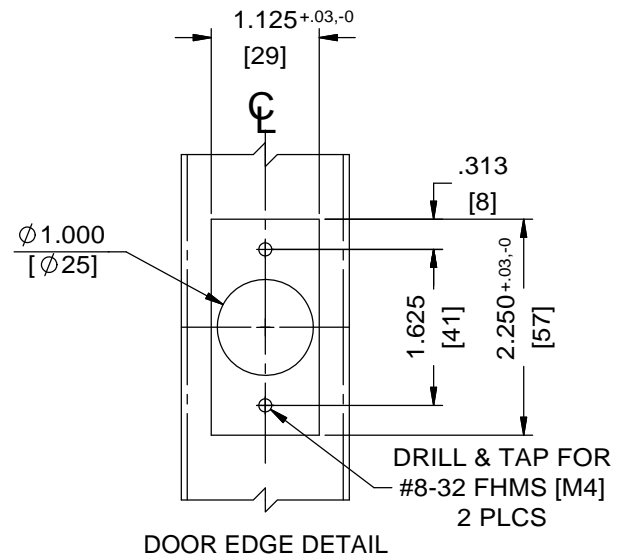

NOTES:

1. DIMENSIONS ARE IN INCHES/ [MM]
2. DO NOT SCALE DRAWING.

Wood Doors For:
 C500, CL700, CL800 Series
 Face Plate 1-1/8" Flat or Beveled

DORMA Architectural Hardware
 Reamstown, PA 17567

NOTES:

1. DIMENSIONS ARE IN INCHES/ [MM]
2. DO NOT SCALE DRAWING.

Metal Doors For:
 C500, CL700, CL800 Series
 Face Plate 1-1/8" Flat or Beveled

DORMA Architectural Hardware
 Reamstown, PA 17567