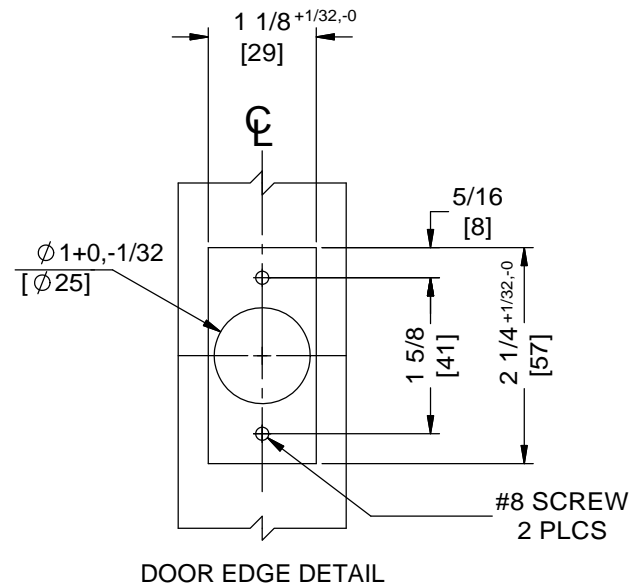

NOTES:

1. DIMENSIONS ARE IN INCHES/ [MM]
2. DO NOT SCALE DRAWING.

Wood Doors For:
 C500, CL700, CL800 Series
 Face Plate 1-1/8" Flat or Beveled

DORMA Architectural Hardware
 Reamstown, PA 17567

NOTES:

1. DIMENSIONS ARE IN INCHES/ [MM]
2. DO NOT SCALE DRAWING.

Metal Doors For:
 C500, CL700, CL800 Series
 Face Plate 1-1/8" Flat or Beveled

DORMA Architectural Hardware
 Reamstown, PA 17567