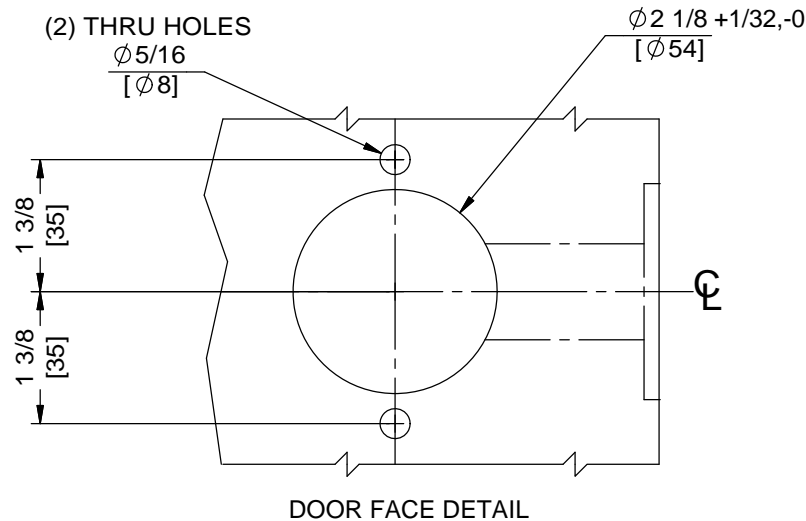

NOTES:

1. DIMENSIONS ARE IN INCHES/ [MM]
2. DO NOT SCALE DRAWING.

Wood Doors For:
 C500, CL700, CL800 Series
 Face Plate 1-1/8" Flat or Beveled

DORMA Architectural Hardware
 Reamstown, PA 17567

NOTES:

1. DIMENSIONS ARE IN INCHES/ [MM]
2. DO NOT SCALE DRAWING.

Metal Doors For:
 C500, CL700, CL800 Series
 Face Plate 1-1/8" Flat or Beveled

DORMA Architectural Hardware
 Reamstown, PA 17567