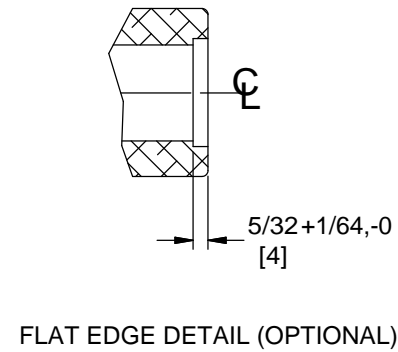

NOTES:

1. DIMENSIONS ARE IN INCHES/ [MM]
2. DO NOT SCALE DRAWING.

Wood Doors For:
 C500, CL700, CL800 Series
 Face Plate 1-1/8" Flat or Beveled

DORMA Architectural Hardware
 Reamstown, PA 17567

NOTES:

1. DIMENSIONS ARE IN INCHES/ [MM]
2. DO NOT SCALE DRAWING.

Metal Doors For:
 C500, CL700, CL800 Series
 Face Plate 1-1/8" Flat or Beveled

DORMA Architectural Hardware
 Reamstown, PA 17567