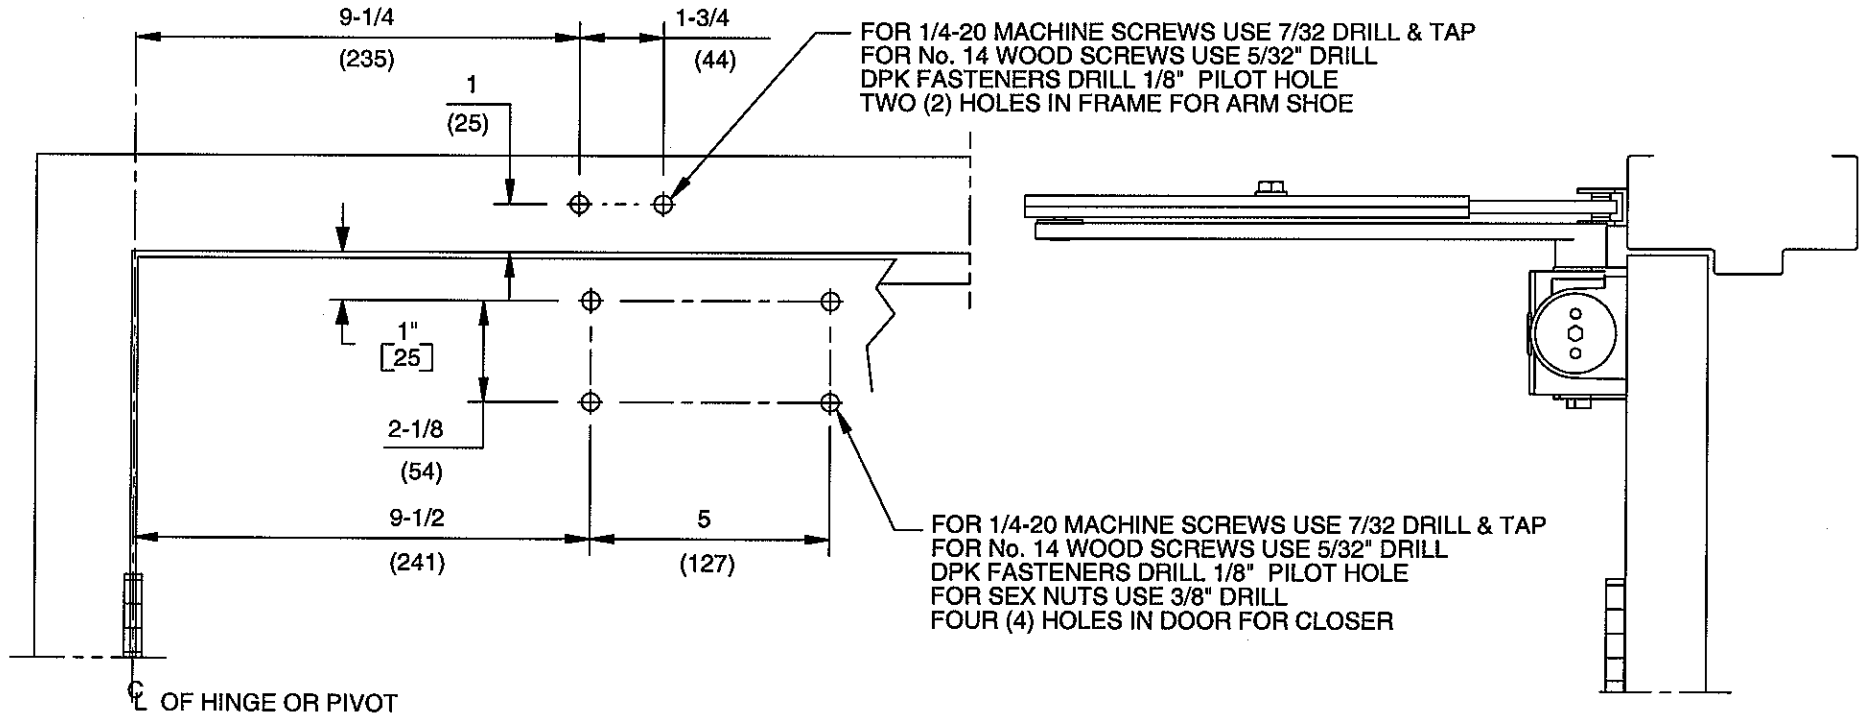

NOTES:

1. DO NOT SCALE DRAWING.
2. RIGHT HAND DOOR SHOWN.
3. DIMENSIONS ARE IN INCHES/(MM).
4. CAUTION: SEX NUTS ARE REQUIRED FOR ATTACHMENT OF COMPONENTS TO UNREINFORCED DOORS AND TO WOOD OR PLASTIC FACED COMPOSITE TYPE FIRE DOORS, UNLESS AN ALTERNATIVE METHOD IS IDENTIFIED IN THE INDIVIDUAL DOOR MANUFACTURER'S LISTINGS.
5. MAXIMUM OPENING 180°. (ALLOW CLEARANCE FOR CLOSER COVER)
6. SEE CATALOG FOR HOLD OPEN RANGE.
7. OPTIONAL DPK FASTENERS (DPK89) FOR STEEL DOOR & FRAME ONLY.

DOOR CLOSER MODELS: 8916, 8956 AF89, PH  
REGULAR INSTALLATION (PULL SIDE MOUNT)

DORMA Door Controls  
Reamstown, PA 17567