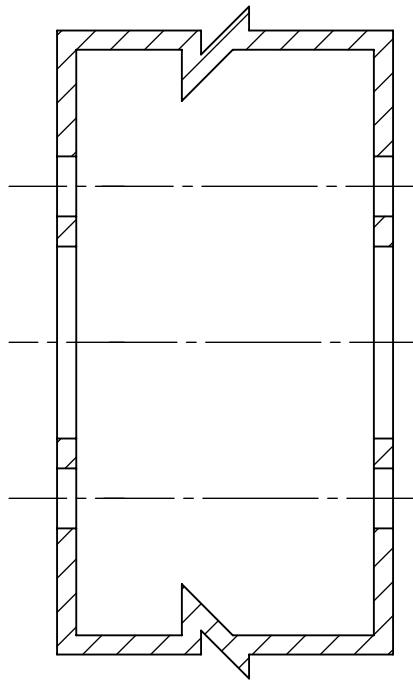

DOOR DETAIL

NOTES:

1. DIMENSIONS ARE IN INCHES/[MM]
2. DRAWING IS NOT TO SCALE.

T900 SERIES FOR WOOD DOORS

FUNCTIONS: T902 DOUBLE DUMMY, THRU MOUNT
 DOOR THICKNESS: 1-3/8" [35] - 2-1/4" [57]
 FACEPLATE: NONE
 BACKSET: MATCH EXISTING LOCKSETS

DORMA USA, INC.
 DORMA DRIVE
 REAMTOWN,
 PA 17567
 800 523 8483

DOOR DETAIL

NOTES:

1. DIMENSIONS ARE IN INCHES/[MM]
2. DRAWING IS NOT TO SCALE.

T900 SERIES FOR METAL DOORS

FUNCTIONS: T902 DOUBLE DUMMY, THRU-BOLTED MOUNT
 DOOR THICKNESS: 1-3/8" [35] - 2-1/4" [57]
 FACEPLATE: NONE
 BACKSET: MATCH EXISTING LOCKSETS