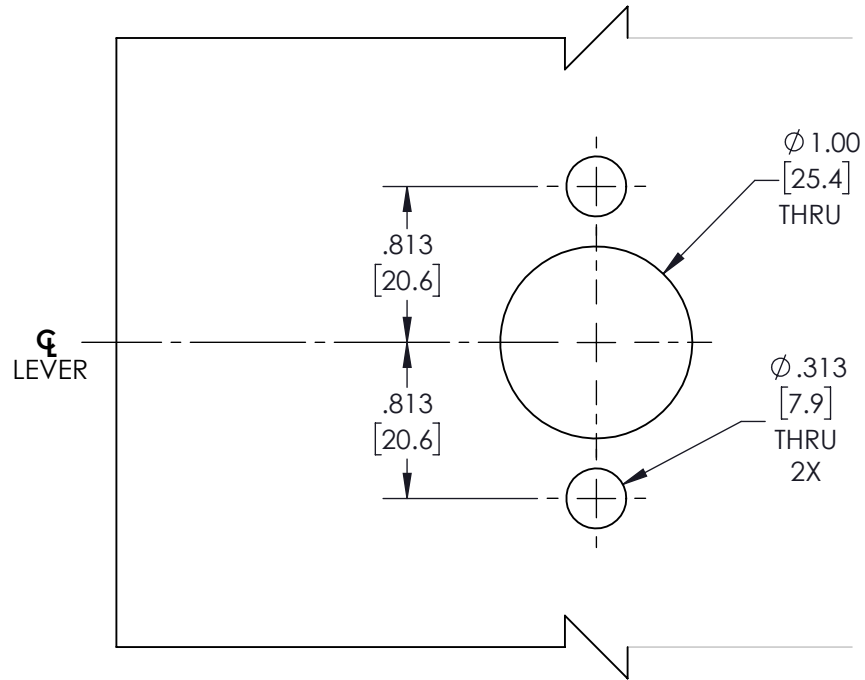

DOOR DETAIL

NOTES:

1. DIMENSIONS ARE IN INCHES/[MM]
2. DRAWING IS NOT TO SCALE.

T900 SERIES FOR WOOD DOORS

FUNCTIONS: T902 DOUBLE DUMMY, THRU MOUNT
 DOOR THICKNESS: 1-3/8" [35] - 2-1/4" [57]
 FACEPLATE: NONE
 BACKSET: MATCH EXISTING LOCKSETS

DORMA USA, INC.
 DORMA DRIVE
 REAMTOWN,
 PA 17567
 800 523 8483

DOOR DETAIL

NOTES:

1. DIMENSIONS ARE IN INCHES/[MM]
2. DRAWING IS NOT TO SCALE.

T900 SERIES FOR METAL DOORS

FUNCTIONS: T902 DOUBLE DUMMY, THRU-BOLTED MOUNT
 DOOR THICKNESS: 1-3/8" [35] - 2-1/4" [57]
 FACEPLATE: NONE
 BACKSET: MATCH EXISTING LOCKSETS