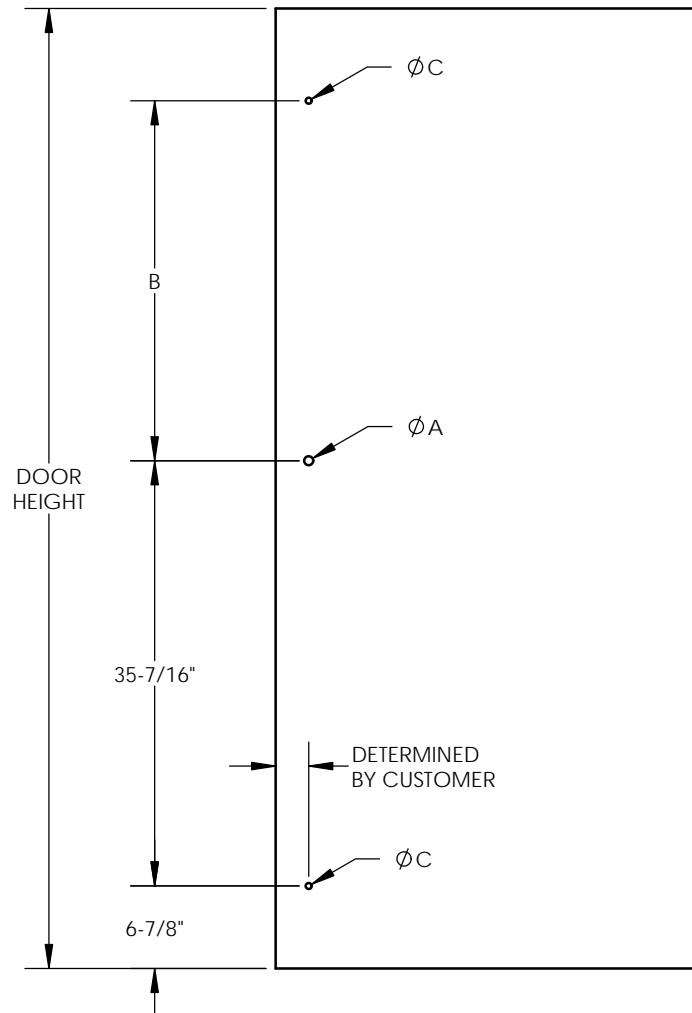

LOCKING LADDER PULLS ONLY					
GLASS THICKNESS		49"	60"	72"	84"
N/A	Ø A	Ø 3/4"	Ø 3/4"	Ø 3/4"	Ø 3/4"
N/A	B	N/A	14-3/4"	26-3/4"	38-3/4"
3/8"-1/2"	Ø C	Ø 1/2"	Ø 1/2"	Ø 1/2"	Ø 1/2"
5/8"-3/4"	Ø C	Ø 3/4"	Ø 3/4"	Ø 3/4"	Ø 3/4"

NON-LOCKING AND 49" SINGLE SIDED LOCKING LADDER PULLS ONLY					
GLASS THICKNESS		49"	60"	72"	84"
3/8"-1/2"	Ø A & Ø C	Ø 1/2"	Ø 1/2"	Ø 1/2"	Ø 1/2"
5/8"-3/4"	Ø A & Ø C	Ø 3/4"	Ø 3/4"	Ø 3/4"	Ø 3/4"
N/A	B	N/A	14-3/4"	26-3/4"	38-3/4"

NOTES:
 1) GLASS DOOR PREP ONLY
 2) USE 49" NON-LOCKING PREPARATION FOR 49" SINGLE SIDED LOCKING LADDER PULLS W/ CYLINDER OR THUMBTURN

GLASS DOORS - TG 138 LADDER PULLS
 LOCKING AND NON-LOCKING
 BACK-TO-BACK AND SINGLE SIDED