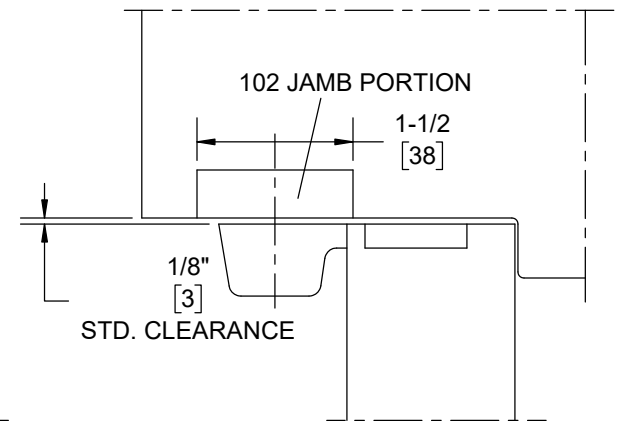

NOTES

1. DO NOT SCALE DRAWING.
2. DIMENSIONS ARE IN INCHES/(MM).
3. RIGHT HAND DOOR SHOWN.
4. BEVEL HEEL EDGE OF DOOR 1/8" IN 2".
5. ALL NECESSARY REINFORCING FOR PIVOT BY OTHERS.

ITEM No. 75120 x 102 JAMB PORTION
3/4" OFFSET FULL MORTISE TOP PIVOT (HANDED)