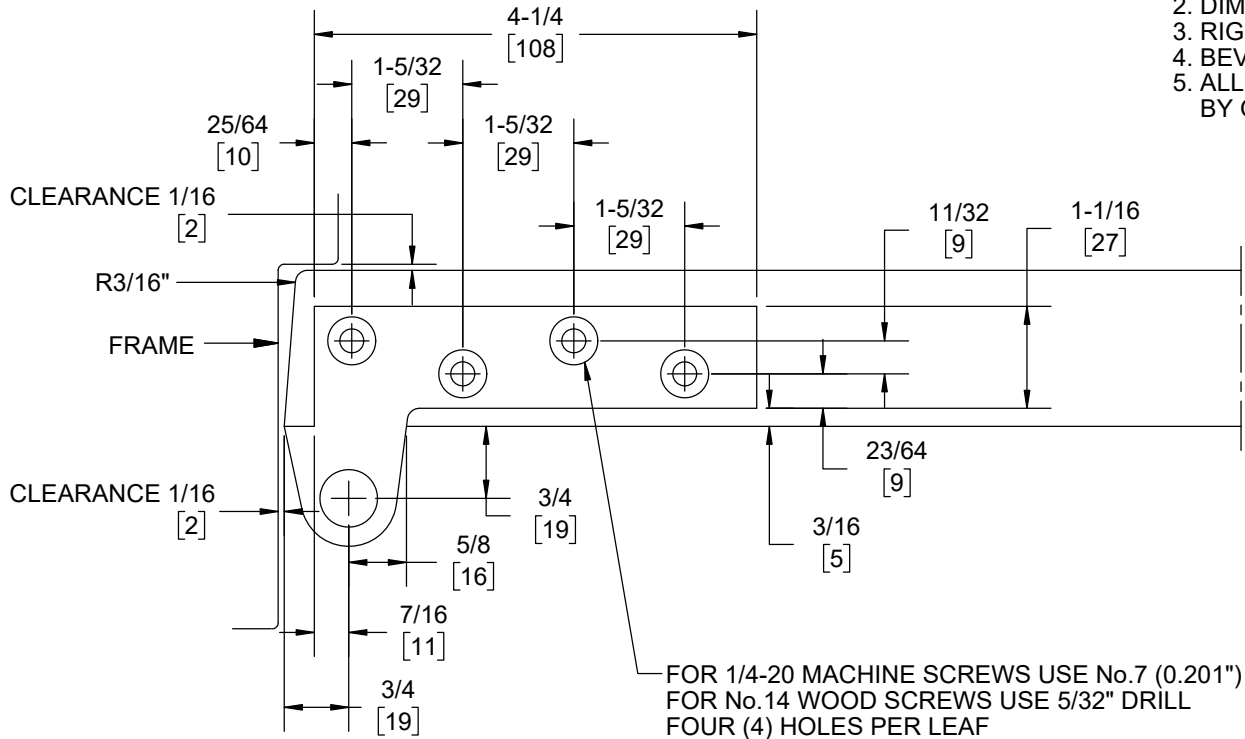

NOTES

1. DO NOT SCALE DRAWING.
2. DIMENSIONS ARE IN INCHES/(MM).
3. RIGHT HAND DOOR SHOWN.
4. BEVEL HEEL EDGE OF DOOR 1/8" IN 2".
5. ALL NECESSARY REINFORCING FOR PIVOT BY OTHERS.

ITEM No. 75120 x 102 JAMB PORTION
3/4" OFFSET FULL MORTISE TOP PIVOT (HANDED)