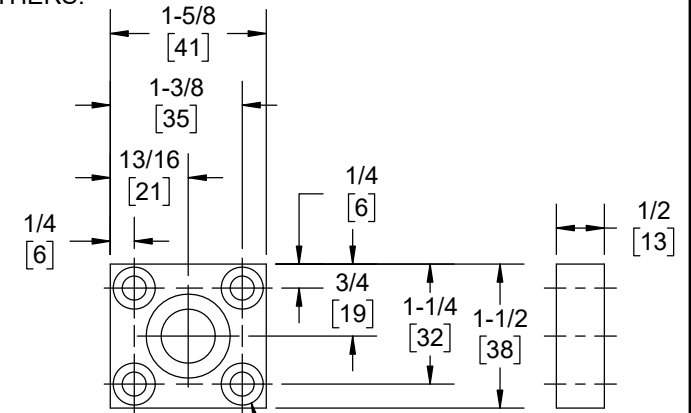

NOTES

1. DO NOT SCALE DRAWING.
2. DIMENSIONS ARE IN INCHES/(MM).
3. RIGHT HAND DOOR SHOWN.
4. BEVEL HEEL EDGE OF DOOR 1/8" IN 2".
5. ALL NECESSARY REINFORCING FOR PIVOT BY OTHERS.

ITEM No. 75120 x 102 JAMB PORTION
3/4" OFFSET FULL MORTISE TOP PIVOT (HANDED)