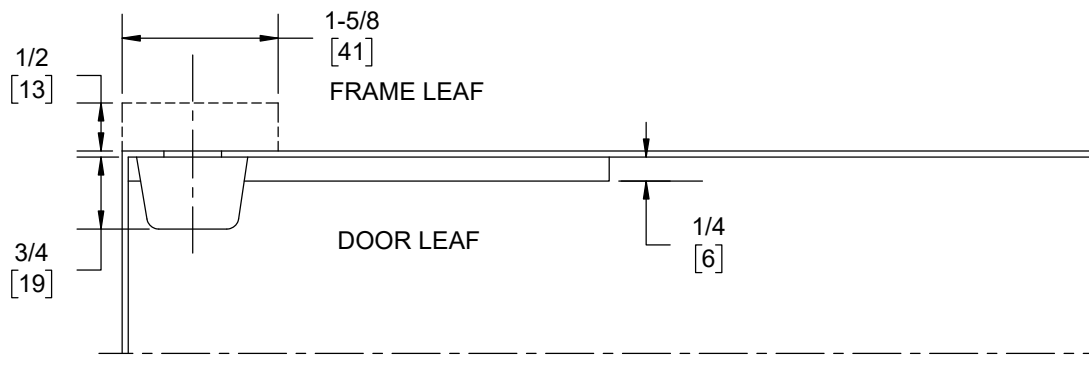

NOTES

1. DO NOT SCALE DRAWING.
2. DIMENSIONS ARE IN INCHES/(MM).
3. RIGHT HAND DOOR SHOWN.
4. BEVEL HEEL EDGE OF DOOR 1/8" IN 2".
5. ALL NECESSARY REINFORCING FOR PIVOT BY OTHERS.

ITEM No. 75120 x 102 JAMB PORTION
3/4" OFFSET FULL MORTISE TOP PIVOT (HANDED)