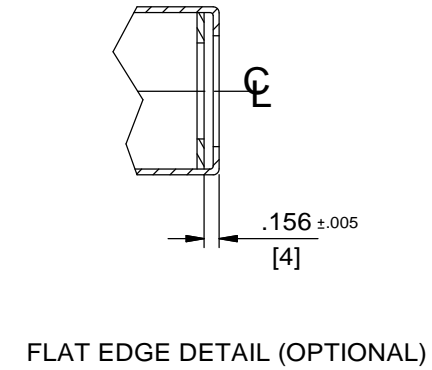

NOTES:

1. DIMENSIONS ARE IN INCHES/ [MM]
2. DO NOT SCALE DRAWING.

Wood Doors For:  
 D800 Series (Bored Hole 1-1/2" Diameter)  
 Face Plate 1-1/8" Flat or Beveled

DORMA Architectural Hardware  
 Reamstown, PA 17567

NOTES:

1. DIMENSIONS ARE IN INCHES/ [MM]
2. DO NOT SCALE DRAWING.

Metal Doors For:  
 D800 Series (Bored Hole 1-1/2" Diameter)  
 Face Plate 1-1/8" Flat or Beveled

DORMA Architectural Hardware  
 Reamstown, PA 17567