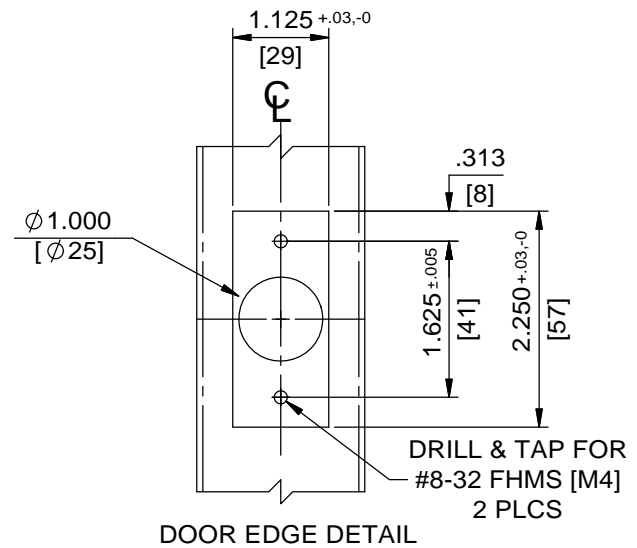

NOTES:

1. DIMENSIONS ARE IN INCHES/ [MM]
2. DO NOT SCALE DRAWING.

Wood Doors For:  
 D800 Series (Bored Hole 1-1/2" Diameter)  
 Face Plate 1-1/8" Flat or Beveled

DORMA Architectural Hardware  
 Reamstown, PA 17567

NOTES:

1. DIMENSIONS ARE IN INCHES/ [MM]
2. DO NOT SCALE DRAWING.

Metal Doors For:  
 D800 Series (Bored Hole 1-1/2" Diameter)  
 Face Plate 1-1/8" Flat or Beveled

DORMA Architectural Hardware  
 Reamstown, PA 17567