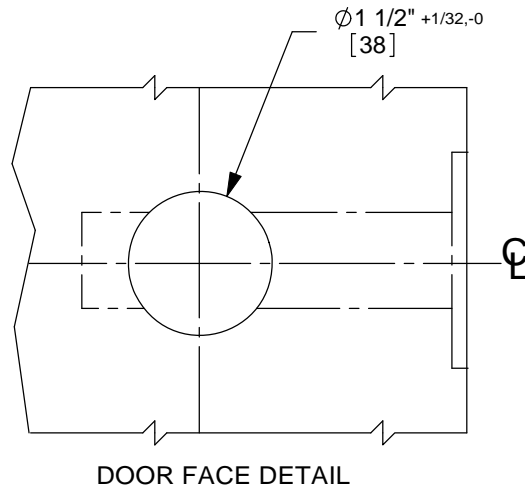

NOTES:

1. DIMENSIONS ARE IN INCHES/ [MM]
2. DO NOT SCALE DRAWING.

Wood Doors For:  
 D800 Series (Bored Hole 1-1/2" Diameter)  
 Face Plate 1-1/8" Flat or Beveled

DORMA Architectural Hardware  
 Reamstown, PA 17567

NOTES:

1. DIMENSIONS ARE IN INCHES/ [MM]
2. DO NOT SCALE DRAWING.

Metal Doors For:  
 D800 Series (Bored Hole 1-1/2" Diameter)  
 Face Plate 1-1/8" Flat or Beveled

DORMA Architectural Hardware  
 Reamstown, PA 17567