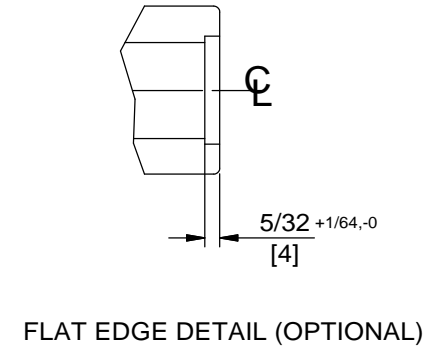

NOTES:

1. DIMENSIONS ARE IN INCHES/ [MM]
2. DO NOT SCALE DRAWING.

Wood Doors For:  
 D800 Series (Bored Hole 1-1/2" Diameter)  
 Face Plate 1-1/8" Flat or Beveled

DORMA Architectural Hardware  
 Reamstown, PA 17567

NOTES:

1. DIMENSIONS ARE IN INCHES/ [MM]
2. DO NOT SCALE DRAWING.

Metal Doors For:  
 D800 Series (Bored Hole 1-1/2" Diameter)  
 Face Plate 1-1/8" Flat or Beveled

DORMA Architectural Hardware  
 Reamstown, PA 17567