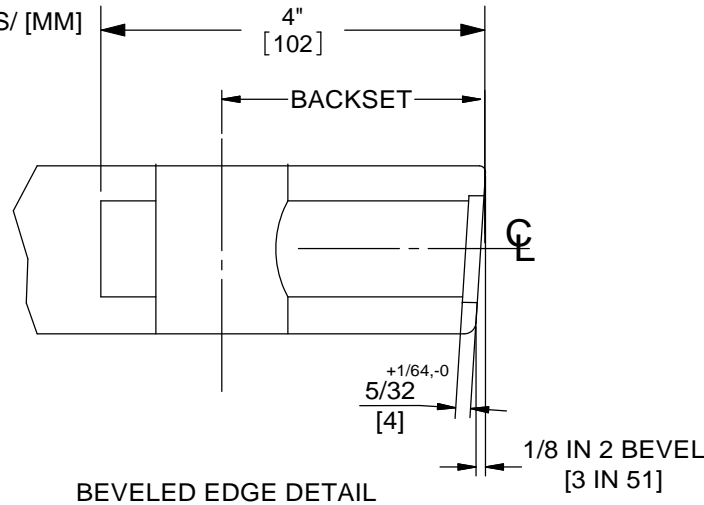

NOTES:

1. DIMENSIONS ARE IN INCHES/ [MM]
2. DO NOT SCALE DRAWING.

Wood Doors For:  
 D800 Series (Bored Hole 1-1/2" Diameter)  
 Face Plate 1-1/8" Flat or Beveled

DORMA Architectural Hardware  
 Reamstown, PA 17567

NOTES:

1. DIMENSIONS ARE IN INCHES/ [MM]
2. DO NOT SCALE DRAWING.

Metal Doors For:  
 D800 Series (Bored Hole 1-1/2" Diameter)  
 Face Plate 1-1/8" Flat or Beveled

DORMA Architectural Hardware  
 Reamstown, PA 17567