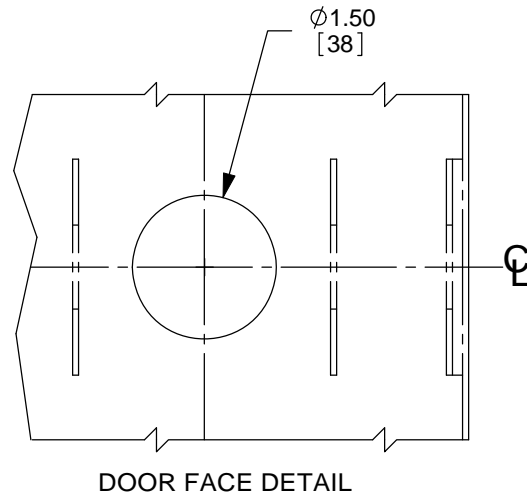

NOTES:

1. DIMENSIONS ARE IN INCHES/ [MM]
2. DO NOT SCALE DRAWING.

Wood Doors For:  
 D800 Series (Bored Hole 1-1/2" Diameter)  
 Face Plate 1-1/8" Flat or Beveled

DORMA Architectural Hardware  
 Reamstown, PA 17567

NOTES:

1. DIMENSIONS ARE IN INCHES/ [MM]
2. DO NOT SCALE DRAWING.

Metal Doors For:  
 D800 Series (Bored Hole 1-1/2" Diameter)  
 Face Plate 1-1/8" Flat or Beveled

DORMA Architectural Hardware  
 Reamstown, PA 17567