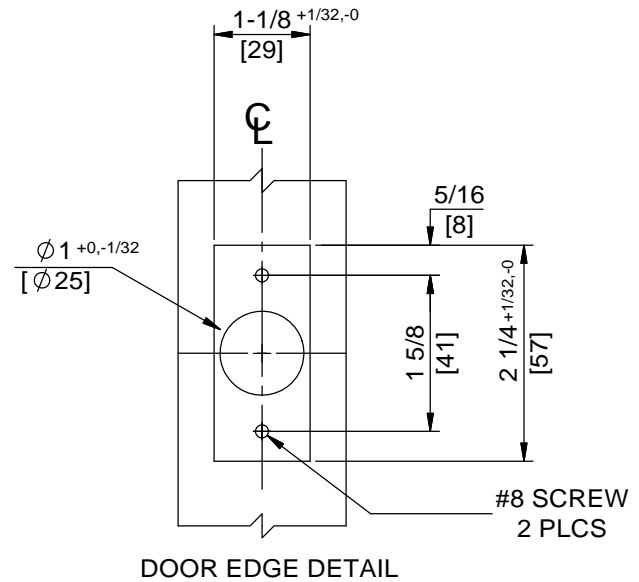

NOTES:

1. DIMENSIONS ARE IN INCHES/ [MM]
2. DO NOT SCALE DRAWING.

Wood Doors For:  
 D800 Series (Bored Hole 1-1/2" Diameter)  
 Face Plate 1-1/8" Flat or Beveled

DORMA Architectural Hardware  
 Reamstown, PA 17567

NOTES:

1. DIMENSIONS ARE IN INCHES/ [MM]
2. DO NOT SCALE DRAWING.

Metal Doors For:  
 D800 Series (Bored Hole 1-1/2" Diameter)  
 Face Plate 1-1/8" Flat or Beveled

DORMA Architectural Hardware  
 Reamstown, PA 17567