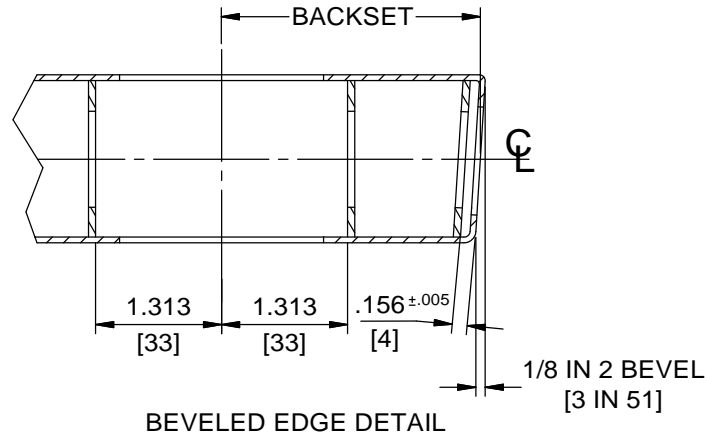

NOTES:

1. DIMENSIONS ARE IN INCHES/ [MM]
2. DO NOT SCALE DRAWING.

Wood Doors For:  
 D800 Series (Bored Hole 1-1/2" Diameter)  
 Face Plate 1-1/8" Flat or Beveled

DORMA Architectural Hardware  
 Reamstown, PA 17567

NOTES:

1. DIMENSIONS ARE IN INCHES/ [MM]
2. DO NOT SCALE DRAWING.

Metal Doors For:  
 D800 Series (Bored Hole 1-1/2" Diameter)  
 Face Plate 1-1/8" Flat or Beveled

DORMA Architectural Hardware  
 Reamstown, PA 17567