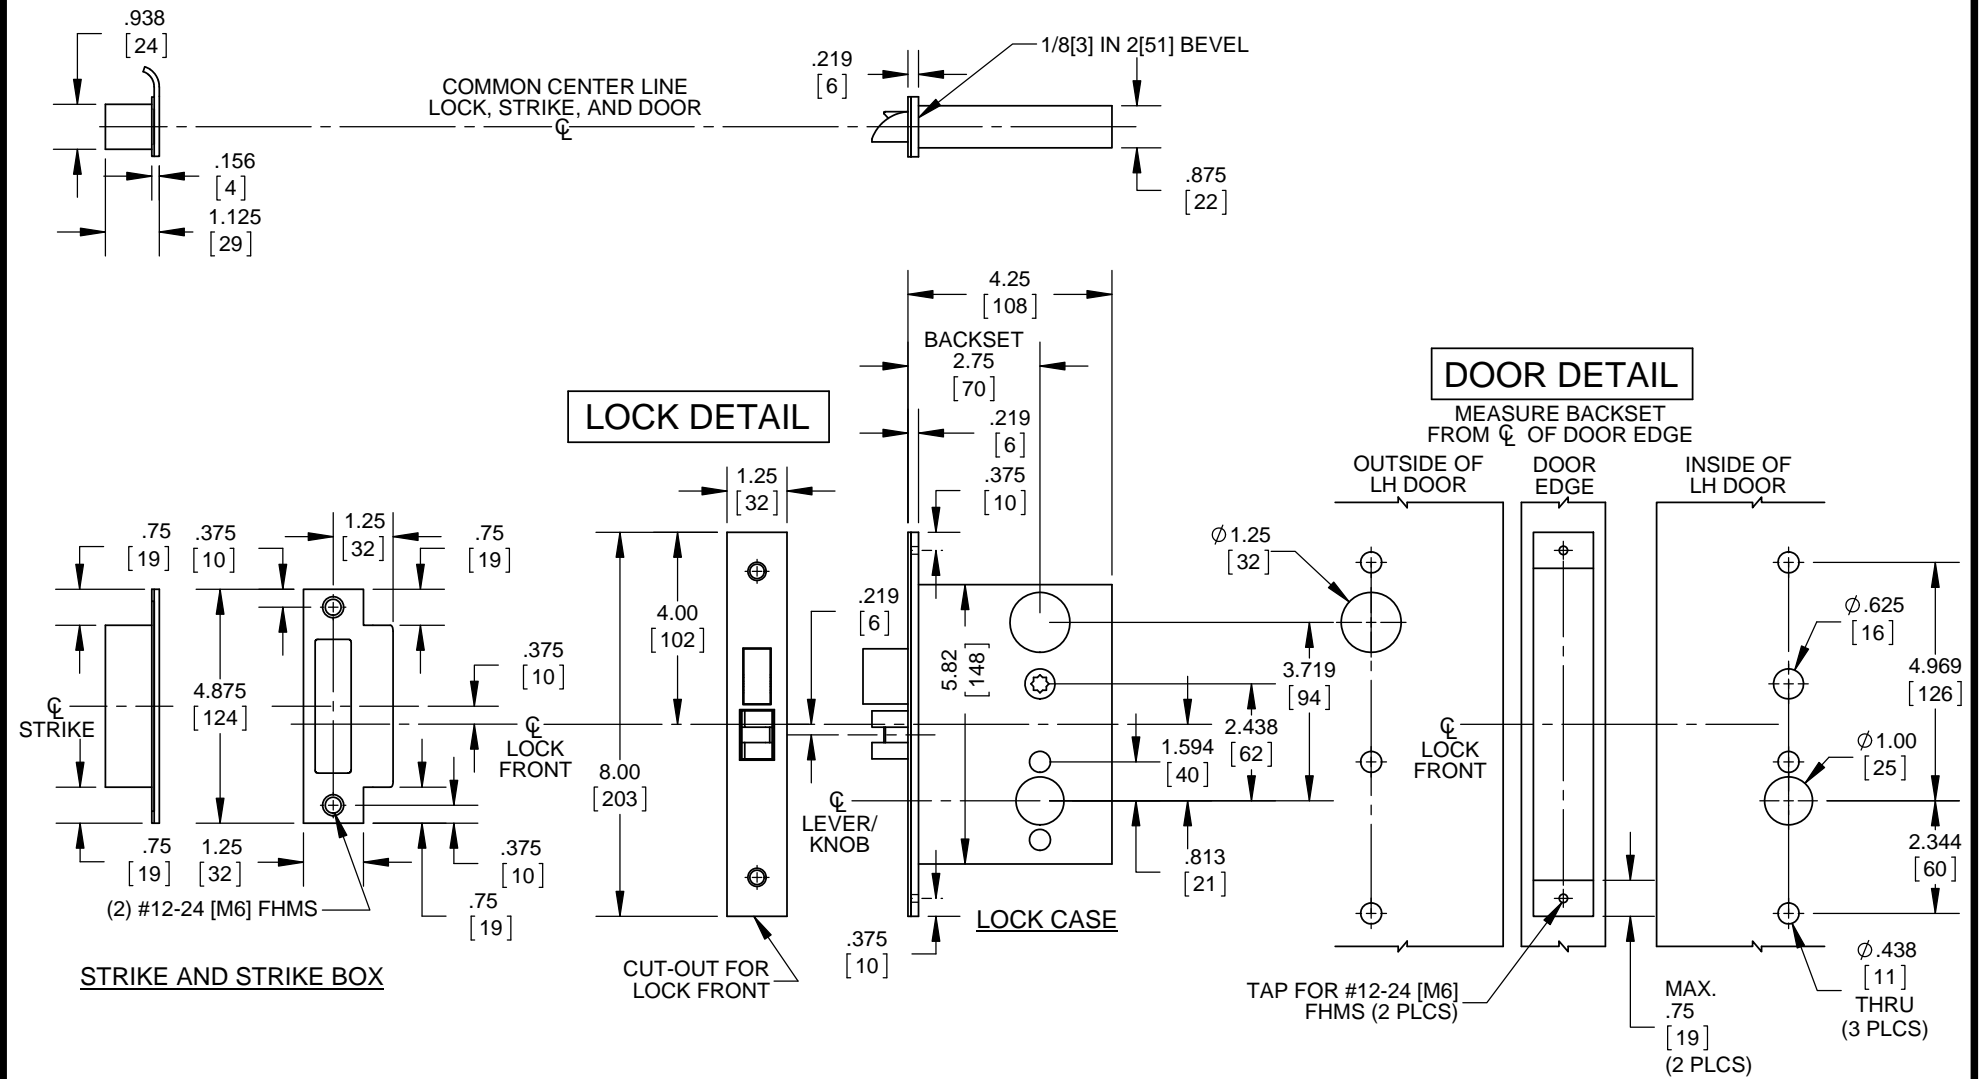

NOTES:

1. DIMENSIONS ARE IN INCHES/[MM].
2. DO NOT SCALE DRAWING.

DOOR CUT-OUTS AS INDICATED UNDER DOOR DETAIL.
FRAME FOR STRIKE SHOWN UNDER LOCK DETAIL.

WOOD DOORS - H Escutcheon Trim
M9953, M9956, M9959, M9973, M9980, M9985

DORMA Architectural Hardware
Reamstown, PA 17567

- NOTES:
1. DIMENSIONS ARE IN INCHES/[MM].
 2. DO NOT SCALE DRAWING.

DOOR CUT-OUTS AS INDICATED UNDER DOOR DETAIL.
FRAME FOR STRIKE SHOWN UNDER LOCK DETAIL.