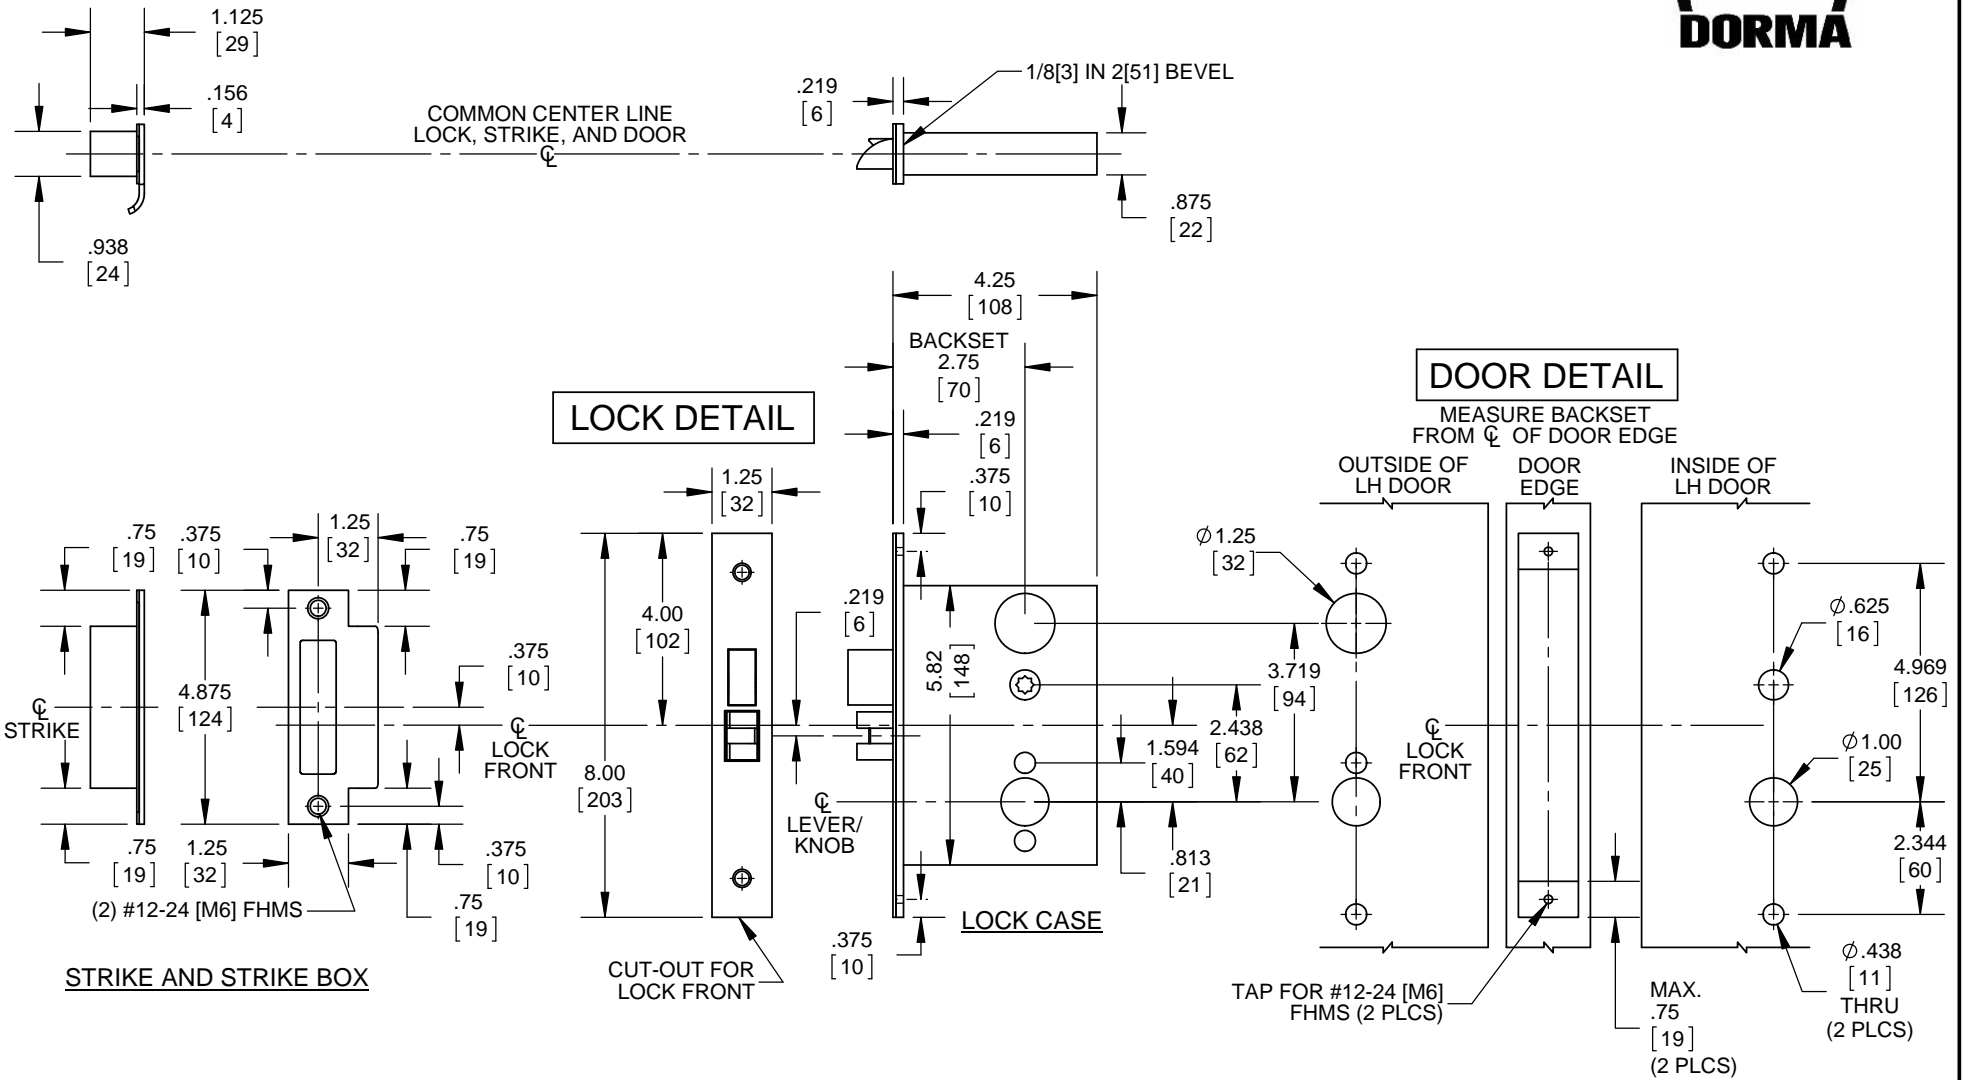

1. NOTES:
1. DIMENSIONS ARE IN INCHES/[MM].
  2. DO NOT SCALE DRAWING.

DOOR CUT-OUTS AS INDICATED UNDER DOOR DETAIL.
FRAME FOR STRIKE SHOWN UNDER LOCK DETAIL.

STEEL DOORS - H Escutcheon Trim

M9953, M9956, M9959, M9973, M9980, M9985

DORMA USA, Inc.
Reamstown, PA 17567

Toll-Free: (800) 523-8483
Facsimile: (800) 274-9724

Always consult DORMA's web site for latest template at www.dorma.com.