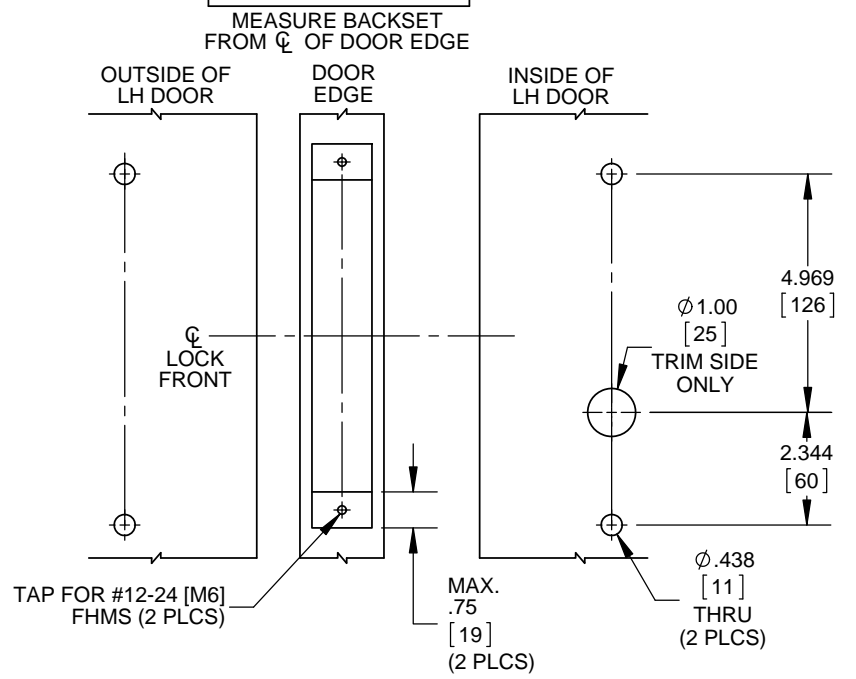

LOCK DETAIL

DOOR DETAIL

NOTES:

1. DIMENSIONS ARE IN INCHES/[MM].
2. DO NOT SCALE DRAWING.

DOOR CUT-OUTS AS INDICATED UNDER DOOR DETAIL

WOOD DOORS - H Escutcheon Trim
M9003
TRIM ONE SIDE ONLY

DORMA Architectural Hardware
Reamstown, PA 17567

LOCK DETAIL

DOOR DETAIL

NOTES:

1. DIMENSIONS ARE IN INCHES/[MM].
2. DO NOT SCALE DRAWING.

DOOR CUT-OUTS AS INDICATED UNDER DOOR DETAIL

STEEL DOORS - H Escutcheon Trim
 M9003
 TRIM ONE SIDE ONLY

DORMA Architectural Hardware
 Reamstown, PA 17567