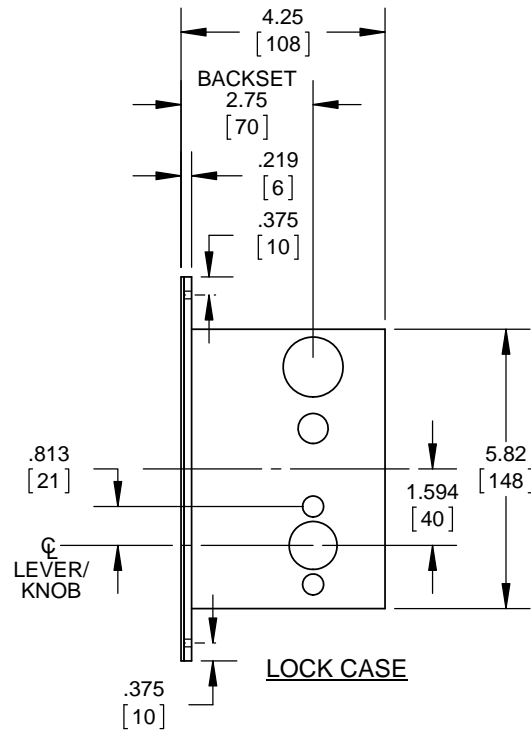

LOCK DETAIL

DOOR DETAIL

NOTES:

1. DIMENSIONS ARE IN INCHES/[MM].
2. DO NOT SCALE DRAWING.

DOOR CUT-OUTS AS INDICATED UNDER DOOR DETAIL

WOOD DOORS - H Escutcheon Trim
M9003
TRIM ONE SIDE ONLY

DORMA Architectural Hardware
Reamstown, PA 17567

LOCK DETAIL

DOOR DETAIL

NOTES:

1. DIMENSIONS ARE IN INCHES/[MM].
2. DO NOT SCALE DRAWING.

DOOR CUT-OUTS AS INDICATED UNDER DOOR DETAIL

STEEL DOORS - H Escutcheon Trim
 M9003
 TRIM ONE SIDE ONLY

DORMA Architectural Hardware
 Reamstown, PA 17567