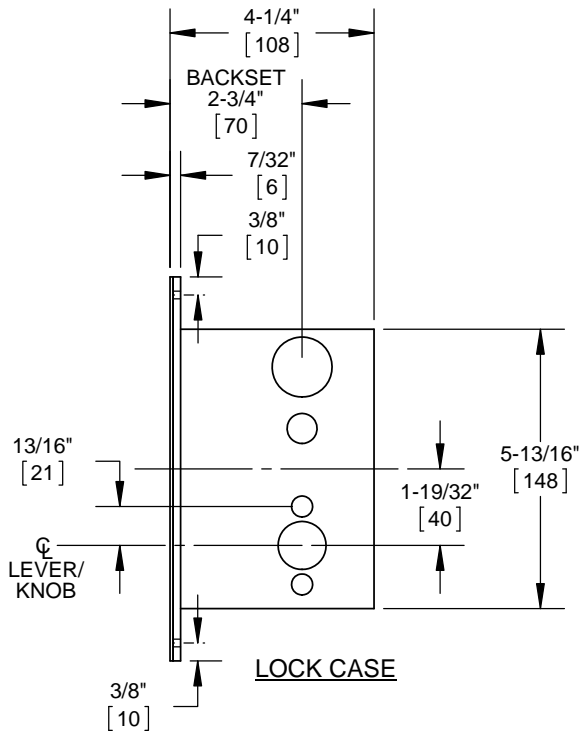

LOCK DETAIL

DOOR DETAIL

NOTES:

1. DIMENSIONS ARE IN INCHES/[MM].
2. DO NOT SCALE DRAWING.

DOOR CUT-OUTS AS INDICATED UNDER DOOR DETAIL

WOOD DOORS - H Escutcheon Trim
M9003
TRIM ONE SIDE ONLY

DORMA Architectural Hardware
Reamstown, PA 17567

LOCK DETAIL

DOOR DETAIL

NOTES:

1. DIMENSIONS ARE IN INCHES/[MM].
2. DO NOT SCALE DRAWING.

DOOR CUT-OUTS AS INDICATED UNDER DOOR DETAIL

STEEL DOORS - H Escutcheon Trim
 M9003
 TRIM ONE SIDE ONLY

DORMA Architectural Hardware
 Reamstown, PA 17567