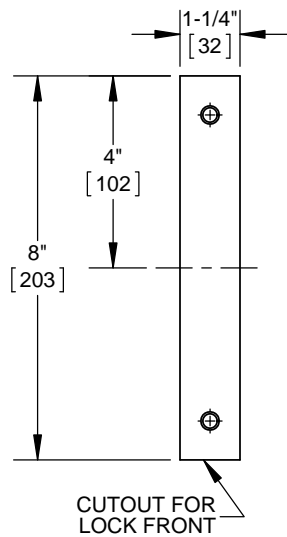

LOCK DETAIL

DOOR DETAIL

NOTES:

1. DIMENSIONS ARE IN INCHES/[MM].
2. DO NOT SCALE DRAWING.

DOOR CUT-OUTS AS INDICATED UNDER DOOR DETAIL

WOOD DOORS - H Escutcheon Trim
M9003
TRIM ONE SIDE ONLY

DORMA Architectural Hardware
Reamstown, PA 17567

LOCK DETAIL

DOOR DETAIL

NOTES:

1. DIMENSIONS ARE IN INCHES/[MM].
2. DO NOT SCALE DRAWING.

DOOR CUT-OUTS AS INDICATED UNDER DOOR DETAIL

STEEL DOORS - H Escutcheon Trim
 M9003
 TRIM ONE SIDE ONLY

DORMA Architectural Hardware
 Reamstown, PA 17567