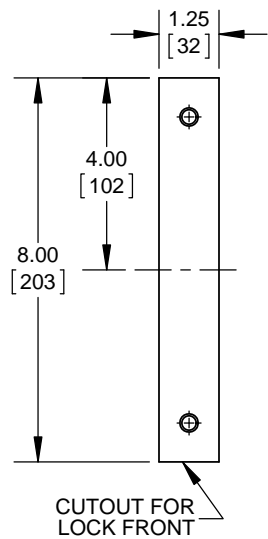

LOCK DETAIL

DOOR DETAIL

NOTES:

1. DIMENSIONS ARE IN INCHES/[MM].
2. DO NOT SCALE DRAWING.

DOOR CUT-OUTS AS INDICATED UNDER DOOR DETAIL

WOOD DOORS - H Escutcheon Trim
M9003
TRIM ONE SIDE ONLY

DORMA Architectural Hardware
Reamstown, PA 17567

LOCK DETAIL

DOOR DETAIL

NOTES:

1. DIMENSIONS ARE IN INCHES/[MM].
2. DO NOT SCALE DRAWING.

DOOR CUT-OUTS AS INDICATED UNDER DOOR DETAIL

STEEL DOORS - H Escutcheon Trim
 M9003
 TRIM ONE SIDE ONLY

DORMA Architectural Hardware
 Reamstown, PA 17567