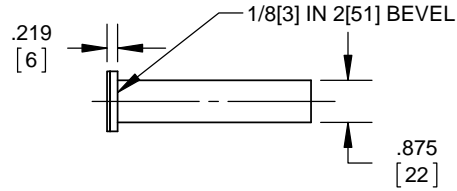

LOCK DETAIL

DOOR DETAIL

NOTES:

1. DIMENSIONS ARE IN INCHES/[MM].
2. DO NOT SCALE DRAWING.

DOOR CUT-OUTS AS INDICATED UNDER DOOR DETAIL

WOOD DOORS - H Escutcheon Trim
M9003
TRIM ONE SIDE ONLY

DORMA Architectural Hardware
Reamstown, PA 17567

LOCK DETAIL

DOOR DETAIL

NOTES:

1. DIMENSIONS ARE IN INCHES/[MM].
2. DO NOT SCALE DRAWING.

DOOR CUT-OUTS AS INDICATED UNDER DOOR DETAIL

STEEL DOORS - H Escutcheon Trim
 M9003
 TRIM ONE SIDE ONLY

DORMA Architectural Hardware
 Reamstown, PA 17567