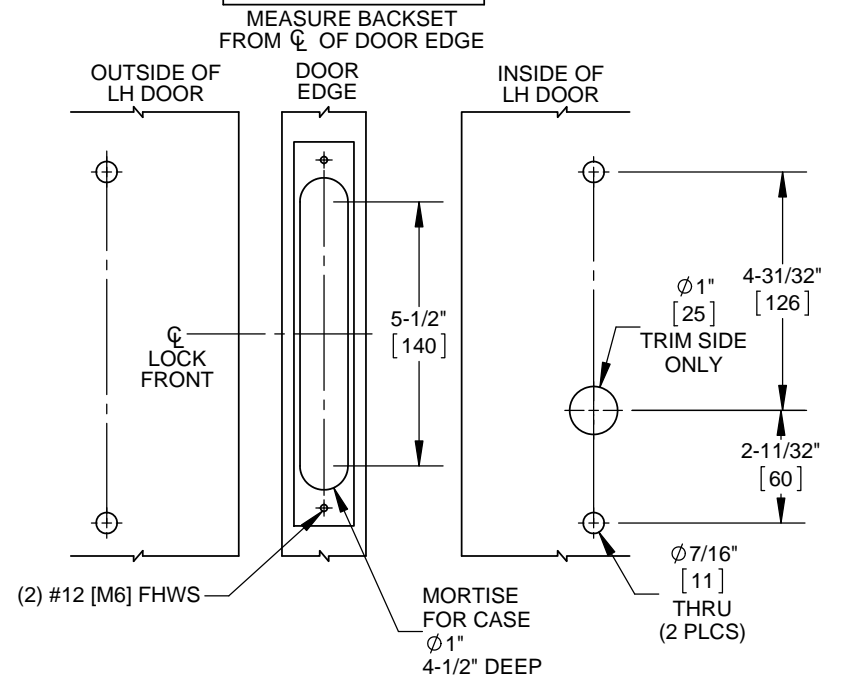

LOCK DETAIL

DOOR DETAIL

NOTES:

1. DIMENSIONS ARE IN INCHES/[MM].
2. DO NOT SCALE DRAWING.

DOOR CUT-OUTS AS INDICATED UNDER DOOR DETAIL

WOOD DOORS - H Escutcheon Trim
M9003
TRIM ONE SIDE ONLY

DORMA Architectural Hardware
Reamstown, PA 17567

LOCK DETAIL

DOOR DETAIL

NOTES:

1. DIMENSIONS ARE IN INCHES/[MM].
2. DO NOT SCALE DRAWING.

DOOR CUT-OUTS AS INDICATED UNDER DOOR DETAIL

STEEL DOORS - H Escutcheon Trim
 M9003
 TRIM ONE SIDE ONLY

DORMA Architectural Hardware
 Reamstown, PA 17567