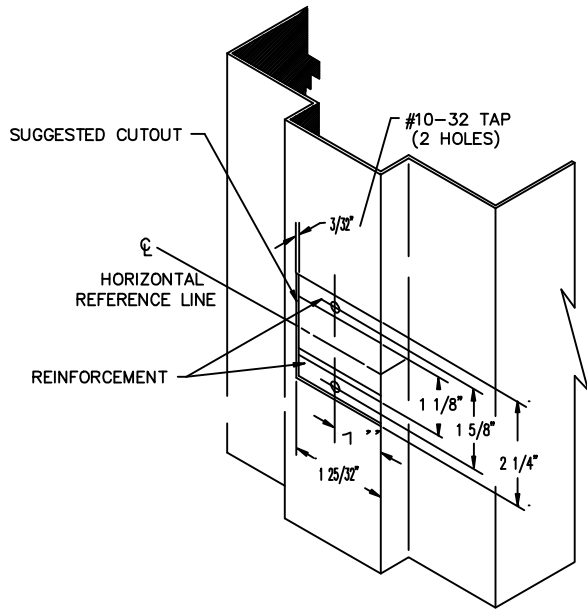

LHR SHOWN  
RHR OPPOSITE

NOT TO SCALE

REV. No. 2

REVISION: Revised Strike

DATE: 6-24-10

NO. 443 STRIKE  
FOR 5300, 8300, 9300 or 9700 RIM TYPE EXIT DEVICE

TEMPLATE NUMBER

T-0112②