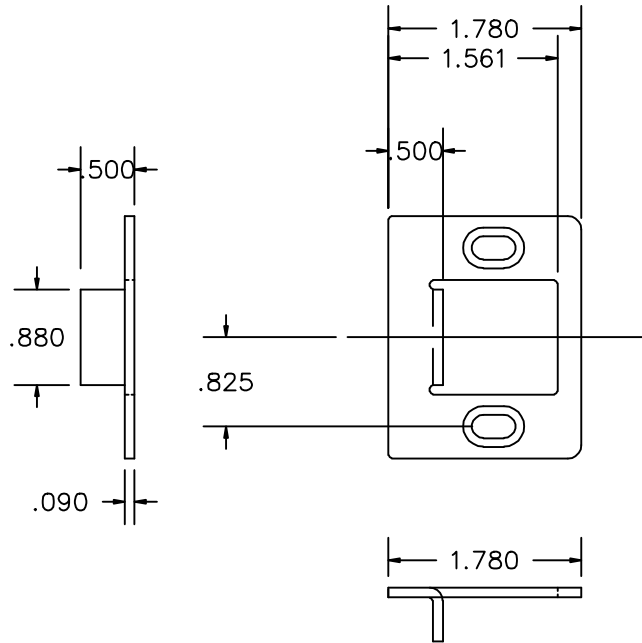

LHR SHOWN  
RHR OPPOSITE

NOT TO SCALE

REV. No. 2

REVISION: Revised Strike

DATE: 6-24-10

NO. 443 STRIKE  
FOR 5300, 8300, 9300 or 9700 RIM TYPE EXIT DEVICE

TEMPLATE NUMBER

T-0112②