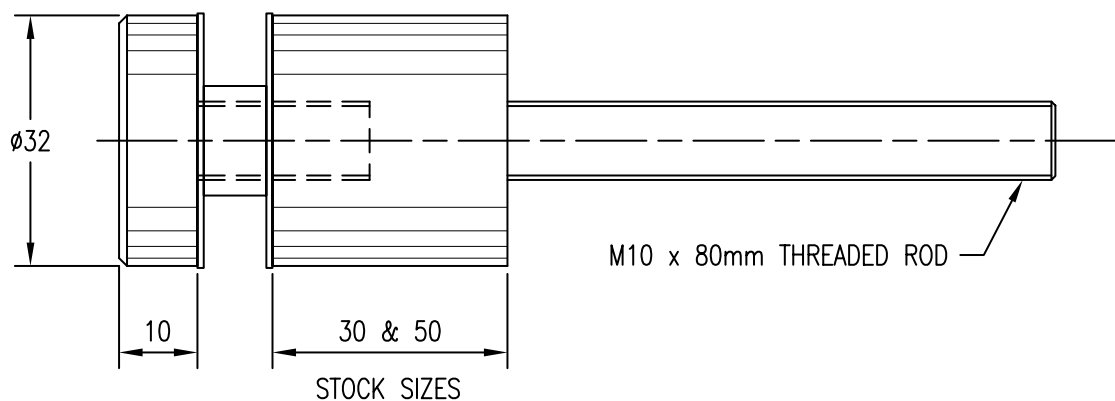

POINT FIXINGS

CD 132 M10

SUITS : 10mm - 19mm GLASS
(GLASS THICKNESS TO BE SPECIFIED)

20mm HOLE IN GLASS

A