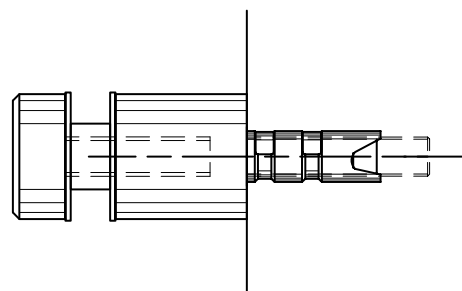

TOGGLE BOLT
PLASTERBOARD
WALL FIXING

C

WALL FIXING
LOXON MASONRY

D

OPTIONAL EXTRA:
WOOD SCREW

CD 132 SPECIFICATION: ON-EAZI 32mm diameter Glass Wall Spacer to suit 10, 12, 15 or 19mm glass.
Spacer length 30mm or 50mm is standard, other sizes to order.
Specify glass thickness.
Specify Spacer length.
Specify Wall Fixing Type.

FINISHES
STAINLESS: SSS, PSS

POINT FIXINGS

CD 132 M10

SUITS : 10mm - 19mm GLASS
(GLASS THICKNESS TO BE SPECIFIED)

20mm HOLE IN GLASS

A

NUT & WASHER
WALL FIXING

B

LOXON MASONRY
WALL FIXING

C

OPTIONAL EXTRA:
WOOD SCREW

CD 132 M10 SPECIFICATION: ON-EAZI 32mm diameter Glass Wall Spacer to suit 10, 12, 15 or 19mm glass.
Spacer length 30mm or 50mm is standard, other sizes to order.
Specify glass thickness.
Specify Spacer length.
Specify Wall Fixing Type.