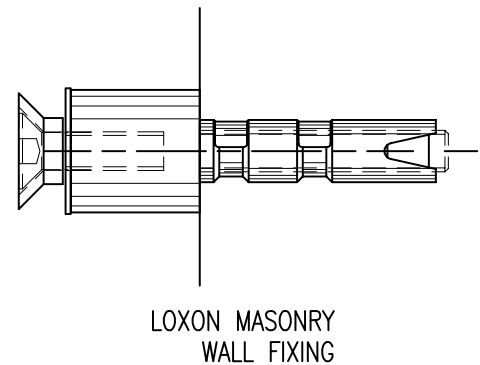

LOXON MASONRY
WALL FIXING

C

OPTIONAL EXTRA:
WOOD SCREW

CD 132 M10 SPECIFICATION: ON-EAZI 32mm diameter Glass Wall Spacer to suit 10, 12, 15 or 19mm glass.
Spacer length 30mm or 50mm is standard, other sizes to order.
Specify glass thickness.
Specify Spacer length.
Specify Wall Fixing Type.

FINISHES
STAINLESS: SSS, PSS

POINT FIXINGS

CD 132C

SUITS : 10mm – 19mm GLASS
 (GLASS THICKNESS TO BE SPECIFIED)

GLASS PREPARATION

A

B

CD 132C SPECIFICATION: ON-EAZI 32mm diameter Countersink Glass
 Wall Spacer to suit 10, 12, 15 or 19mm glass.
 Spacer length 30mm or 50mm is standard, other sizes to order.
 Specify glass thickness.
 Specify Spacer length.
 Specify Wall Fixing Type.

FINISHES
 STAINLESS: SSS, PSS

POINT FIXINGS

CD 132CB

SUITS : 10mm - 19mm GLASS
(GLASS THICKNESS TO BE SPECIFIED)

20mm HOLE IN GLASS

A

B

CD 132CB SPECIFICATION: ON-EAZI 32mm diameter Countersunk Button Glass Wall Spacer to suit 10, 12, 15 or 19mm glass.
Spacer length 30mm or 50mm is standard, other sizes to order.
Specify glass thickness.
Specify Spacer length.
Specify Wall Fixing Type.

FINISHES
STAINLESS: SSS, PSS

POINT FIXINGS

CD 138

SUITS : 12mm - 19mm GLASS
(GLASS THICKNESS TO BE SPECIFIED)

22mm HOLE IN GLASS

CD 138 SPECIFICATION: ON-EAZI 38mm diameter Glass Wall Spacer to suit 12,15 or 19mm glass.
Spacer length 50mm or 75mm is standard, other sizes to order.
Specify glass thickness.
Specify Spacer length.
Specify Wall Fixing Type.