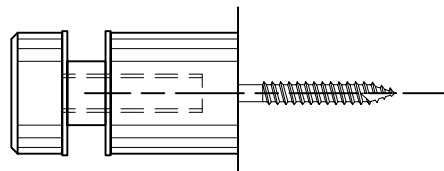

TOGGLE BOLT
PLASTERBOARD
WALL FIXING

C

WALL FIXING
LOXON MASONRY

D

OPTIONAL EXTRA:
WOOD SCREW

CD 125 SPECIFICATION: ON-EAZI 25mm diameter Glass Wall Spacer to suit 6, 8, 10 or 12mm glass.
Spacer length 20mm or 40mm is standard, other sizes to order.
Specify glass thickness.
Specify Spacer length.
Specify Wall Fixing Type.

TOGGLE BOLT
PLASTERBOARD
WALL FIXING

C

WALL FIXING
LOXON MASONRY

D

OPTIONAL EXTRA:
WOOD SCREW

CD 132 SPECIFICATION: ON-EAZI 32mm diameter Glass Wall Spacer to suit 10, 12, 15 or 19mm glass.
Spacer length 30mm or 50mm is standard, other sizes to order.
Specify glass thickness.
Specify Spacer length.
Specify Wall Fixing Type.