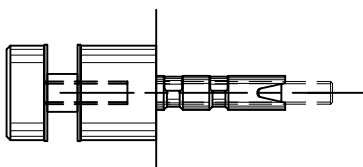

CD 119 SPECIFICATION: ON-EAZI 19mm diameter Glass Wall Spacer to suit 6, 8, 10 or 12mm glass.
Spacer length 20mm or 30mm is standard. other sizes to order.
Specify glass thickness.
Specify Spacer length.
Specify Wall Fixing Type.

FINISHES
STAINLESS: SSS, PSS

POINT FIXINGS

CD 125

SUITS : 8mm – 12mm GLASS
(GLASS THICKNESS TO BE SPECIFIED)

12mm HOLE IN GLASS

A

NUT & WASHER
WALL FIXING

B

TOGGLE BOLT
PLASTERBOARD
WALL FIXING

C

WALL FIXING
LOXON MASONRY

D

OPTIONAL EXTRA:
WOOD SCREW

CD 125 SPECIFICATION: ON-EAZI 25mm diameter Glass Wall Spacer to suit 6, 8, 10 or 12mm glass.
Spacer length 20mm or 40mm is standard, other sizes to order.
Specify glass thickness.
Specify Spacer length.
Specify Wall Fixing Type.