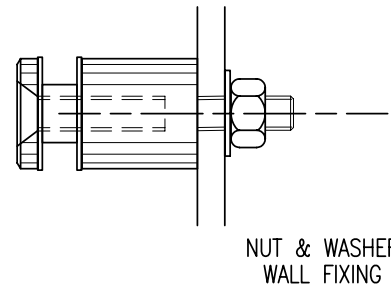

FINISHES
 STAINLESS: SSS, PSS

POINT FIXINGS

CD 132CB

SUITS : 10mm - 19mm GLASS
(GLASS THICKNESS TO BE SPECIFIED)

20mm HOLE IN GLASS

A

B

CD 132CB SPECIFICATION: ON-EAZI 32mm diameter Countersunk Button Glass Wall Spacer to suit 10, 12, 15 or 19mm glass.
Spacer length 30mm or 50mm is standard, other sizes to order.
Specify glass thickness.
Specify Spacer length.
Specify Wall Fixing Type.

FINISHES
STAINLESS: SSS, PSS

POINT FIXINGS

CD 138

SUITS : 12mm - 19mm GLASS
(GLASS THICKNESS TO BE SPECIFIED)

22mm HOLE IN GLASS

CD 138 SPECIFICATION: ON-EAZI 38mm diameter Glass Wall Spacer to suit 12,15 or 19mm glass.
Spacer length 50mm or 75mm is standard, other sizes to order.
Specify glass thickness.
Specify Spacer length.
Specify Wall Fixing Type.

FINISHES
STAINLESS: SSS, PSS

POINT FIXINGS

CD 138CB

SUITS : 10mm - 19mm GLASS
(GLASS THICKNESS TO BE SPECIFIED)

20mm HOLE IN GLASS

A

B

CD 138CB SPECIFICATION: ON-EAZI 38mm diameter Countersunk Button Glass Wall Spacer to suit 10, 12, 15 or 19mm glass.
Spacer length 50mm or 75mm is standard, other sizes to order.
Specify glass thickness.
Specify Spacer length.
Specify Wall Fixing Type.

FINISHES
STAINLESS: SSS, PSS

POINT FIXINGS

CD 285

CD 285 SPECIFICATION: ON-EAZI 15mm diameter Shelf Brackets available as "A" Wall Fix, "B" Single Side Glass Fix with Button, "C" Back to Back Glass Fix.
Specify glass thickness 6, 8, 10 or 12mm.