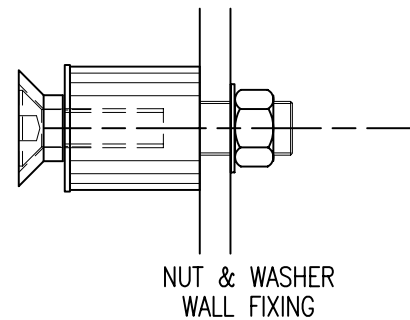

LOXON MASONRY
WALL FIXING

C

OPTIONAL EXTRA:
WOOD SCREW

CD 132 M10 SPECIFICATION: ON-EAZI 32mm diameter Glass Wall Spacer to suit 10, 12, 15 or 19mm glass.
Spacer length 30mm or 50mm is standard, other sizes to order.
Specify glass thickness.
Specify Spacer length.
Specify Wall Fixing Type.

FINISHES
STAINLESS: SSS, PSS

POINT FIXINGS

CD 132C

SUITS : 10mm – 19mm GLASS
 (GLASS THICKNESS TO BE SPECIFIED)

GLASS PREPARATION

A

B

CD 132C SPECIFICATION: ON-EAZI 32mm diameter Countersink Glass
 Wall Spacer to suit 10, 12, 15 or 19mm glass.
 Spacer length 30mm or 50mm is standard, other sizes to order.
 Specify glass thickness.
 Specify Spacer length.
 Specify Wall Fixing Type.

FINISHES
 STAINLESS: SSS, PSS

POINT FIXINGS

CD 132CB

SUITS : 10mm - 19mm GLASS
(GLASS THICKNESS TO BE SPECIFIED)

20mm HOLE IN GLASS

A

B

CD 132CB SPECIFICATION: ON-EAZI 32mm diameter Countersunk Button Glass Wall Spacer to suit 10, 12, 15 or 19mm glass.
Spacer length 30mm or 50mm is standard, other sizes to order.
Specify glass thickness.
Specify Spacer length.
Specify Wall Fixing Type.

FINISHES
STAINLESS: SSS, PSS

POINT FIXINGS

CD 138

SUITS : 12mm - 19mm GLASS
(GLASS THICKNESS TO BE SPECIFIED)

22mm HOLE IN GLASS

CD 138 SPECIFICATION: ON-EAZI 38mm diameter Glass Wall Spacer to suit 12,15 or 19mm glass.
Spacer length 50mm or 75mm is standard, other sizes to order.
Specify glass thickness.
Specify Spacer length.
Specify Wall Fixing Type.