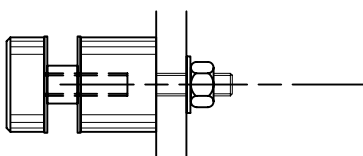

NUT & WASHER
WALL FIXING

B