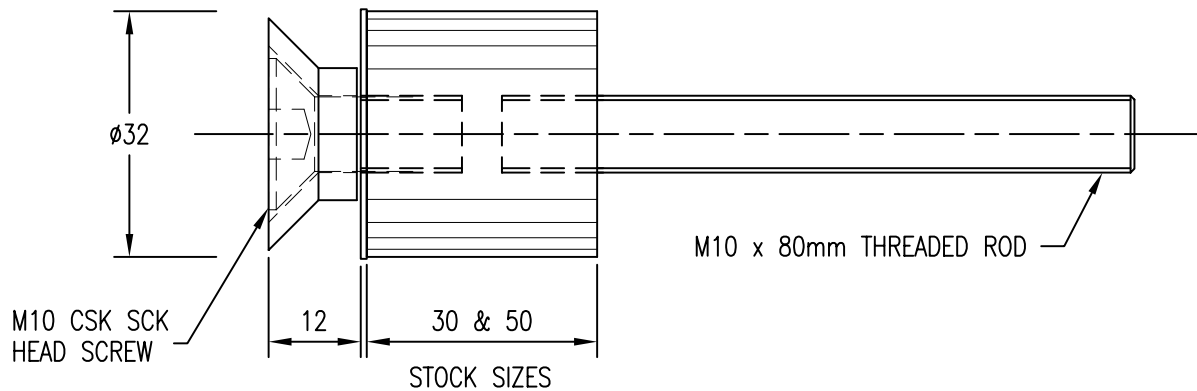

LOXON MASONRY
WALL FIXING

C

OPTIONAL EXTRA:
WOOD SCREW

CD 132 M10 SPECIFICATION: ON-EAZI 32mm diameter Glass Wall Spacer to suit 10, 12, 15 or 19mm glass.
Spacer length 30mm or 50mm is standard, other sizes to order.
Specify glass thickness.
Specify Spacer length.
Specify Wall Fixing Type.

FINISHES
STAINLESS: SSS, PSS

POINT FIXINGS

CD 132C

SUITS : 10mm – 19mm GLASS
 (GLASS THICKNESS TO BE SPECIFIED)

GLASS PREPARATION

A

B

CD 132C SPECIFICATION: ON-EAZI 32mm diameter Countersink Glass
 Wall Spacer to suit 10, 12, 15 or 19mm glass.
 Spacer length 30mm or 50mm is standard, other sizes to order.
 Specify glass thickness.
 Specify Spacer length.
 Specify Wall Fixing Type.

FINISHES
 STAINLESS: SSS, PSS

POINT FIXINGS

CD 132CB

SUITS : 10mm - 19mm GLASS
(GLASS THICKNESS TO BE SPECIFIED)

20mm HOLE IN GLASS

A

B

CD 132CB SPECIFICATION: ON-EAZI 32mm diameter Countersunk Button Glass Wall Spacer to suit 10, 12, 15 or 19mm glass.
Spacer length 30mm or 50mm is standard, other sizes to order.
Specify glass thickness.
Specify Spacer length.
Specify Wall Fixing Type.