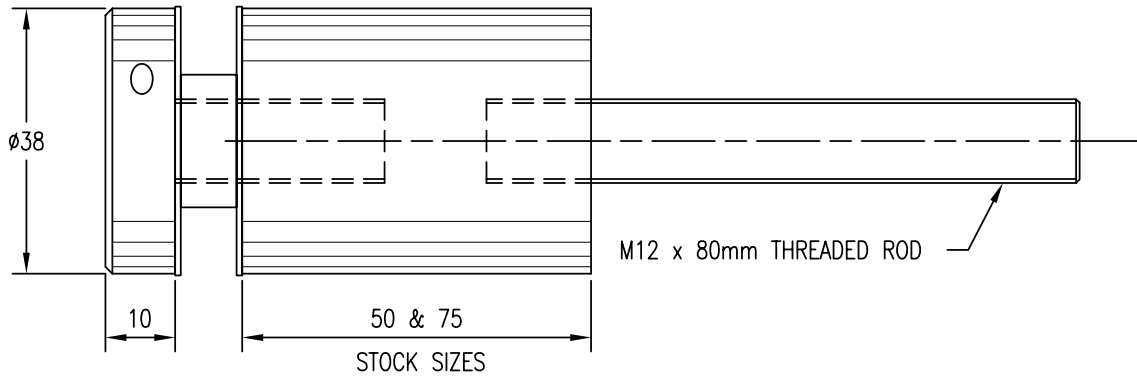

FINISHES
 STAINLESS: SSS, PSS

POINT FIXINGS

CD 132CB

SUITS : 10mm - 19mm GLASS
(GLASS THICKNESS TO BE SPECIFIED)

20mm HOLE IN GLASS

A

B

CD 132CB SPECIFICATION: ON-EAZI 32mm diameter Countersunk Button Glass Wall Spacer to suit 10, 12, 15 or 19mm glass.
Spacer length 30mm or 50mm is standard, other sizes to order.
Specify glass thickness.
Specify Spacer length.
Specify Wall Fixing Type.

FINISHES
STAINLESS: SSS, PSS

POINT FIXINGS

CD 138

SUITS : 12mm - 19mm GLASS
(GLASS THICKNESS TO BE SPECIFIED)

22mm HOLE IN GLASS

CD 138 SPECIFICATION: ON-EAZI 38mm diameter Glass Wall Spacer to suit 12,15 or 19mm glass.
Spacer length 50mm or 75mm is standard, other sizes to order.
Specify glass thickness.
Specify Spacer length.
Specify Wall Fixing Type.

FINISHES
STAINLESS: SSS, PSS

POINT FIXINGS

CD 138CB

SUITS : 10mm - 19mm GLASS
(GLASS THICKNESS TO BE SPECIFIED)

20mm HOLE IN GLASS

A

B

CD 138CB SPECIFICATION: ON-EAZI 38mm diameter Countersunk Button Glass Wall Spacer to suit 10, 12, 15 or 19mm glass.
Spacer length 50mm or 75mm is standard, other sizes to order.
Specify glass thickness.
Specify Spacer length.
Specify Wall Fixing Type.