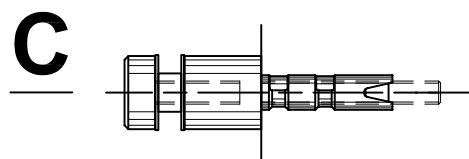

POINT FIXINGS

CD 119

SUITS : 6mm – 12mm GLASS
(GLASS THICKNESS TO BE SPECIFIED)

12mm HOLE IN GLASS

NUT & WASHER
WALL FIXING

TOGGLE BOLT
PLASTERBOARD
WALL FIXING

LOXON MASONRY
WALL FIXING

OPTIONAL EXTRA:
WOOD SCREW

CD 119 SPECIFICATION: ON-EAZI 19mm diameter Glass Wall Spacer to suit 6, 8, 10 or 12mm glass.
Spacer length 20mm or 30mm is standard. other sizes to order.
Specify glass thickness.
Specify Spacer length.
Specify Wall Fixing Type.