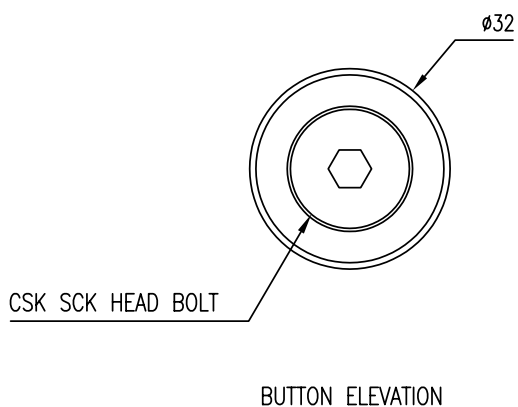

LOXON MASONRY
WALL FIXING

C

OPTIONAL EXTRA:
WOOD SCREW

CD 132 M10 SPECIFICATION: ON-EAZI 32mm diameter Glass Wall Spacer to suit 10, 12, 15 or 19mm glass.
Spacer length 30mm or 50mm is standard, other sizes to order.
Specify glass thickness.
Specify Spacer length.
Specify Wall Fixing Type.

FINISHES
 STAINLESS: SSS, PSS

POINT FIXINGS

CD 132CB

SUITS : 10mm - 19mm GLASS
(GLASS THICKNESS TO BE SPECIFIED)

20mm HOLE IN GLASS

A

B

CD 132CB SPECIFICATION: ON-EAZI 32mm diameter Countersunk Button Glass Wall Spacer to suit 10, 12, 15 or 19mm glass.
Spacer length 30mm or 50mm is standard, other sizes to order.
Specify glass thickness.
Specify Spacer length.
Specify Wall Fixing Type.

FINISHES
STAINLESS: SSS, PSS

POINT FIXINGS

CD 138

SUITS : 12mm - 19mm GLASS
(GLASS THICKNESS TO BE SPECIFIED)

22mm HOLE IN GLASS

CD 138 SPECIFICATION: ON-EAZI 38mm diameter Glass Wall Spacer to suit 12,15 or 19mm glass.
Spacer length 50mm or 75mm is standard, other sizes to order.
Specify glass thickness.
Specify Spacer length.
Specify Wall Fixing Type.

FINISHES
STAINLESS: SSS, PSS

POINT FIXINGS

CD 138CB

SUITS : 10mm - 19mm GLASS
(GLASS THICKNESS TO BE SPECIFIED)

20mm HOLE IN GLASS

A

B

CD 138CB SPECIFICATION: ON-EAZI 38mm diameter Countersunk Button Glass Wall Spacer to suit 10, 12, 15 or 19mm glass.
Spacer length 50mm or 75mm is standard, other sizes to order.
Specify glass thickness.
Specify Spacer length.
Specify Wall Fixing Type.