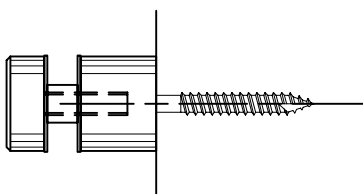

CD 119 SPECIFICATION: ON-EAZI 19mm diameter Glass Wall Spacer to suit 6, 8, 10 or 12mm glass.
Spacer length 20mm or 30mm is standard. other sizes to order.
Specify glass thickness.
Specify Spacer length.
Specify Wall Fixing Type.

FINISHES
STAINLESS: SSS, PSS

POINT FIXINGS

CD 125

SUITS : 8mm – 12mm GLASS
(GLASS THICKNESS TO BE SPECIFIED)

12mm HOLE IN GLASS

A

NUT & WASHER
WALL FIXING

B

TOGGLE BOLT
PLASTERBOARD
WALL FIXING

C

WALL FIXING
LOXON MASONRY

D

OPTIONAL EXTRA:
WOOD SCREW

CD 125 SPECIFICATION: ON-EAZI 25mm diameter Glass Wall Spacer to suit 6, 8, 10 or 12mm glass.
Spacer length 20mm or 40mm is standard, other sizes to order.
Specify glass thickness.
Specify Spacer length.
Specify Wall Fixing Type.