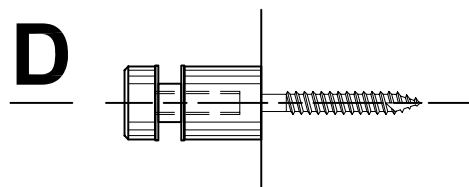

POINT FIXINGS

CD 119

SUITS : 6mm – 12mm GLASS
(GLASS THICKNESS TO BE SPECIFIED)

12mm HOLE IN GLASS

NUT & WASHER
WALL FIXING

TOGGLE BOLT
PLASTERBOARD
WALL FIXING

LOXON MASONRY
WALL FIXING

OPTIONAL EXTRA:
WOOD SCREW

CD 119 SPECIFICATION: ON-EAZI 19mm diameter Glass Wall Spacer to suit 6, 8, 10 or 12mm glass.
Spacer length 20mm or 30mm is standard. other sizes to order.
Specify glass thickness.
Specify Spacer length.
Specify Wall Fixing Type.