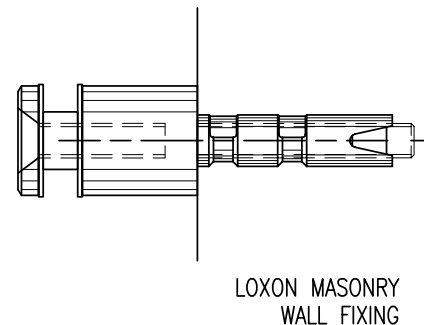

FINISHES
 STAINLESS: SSS, PSS

POINT FIXINGS

CD 132CB

SUITS : 10mm - 19mm GLASS
(GLASS THICKNESS TO BE SPECIFIED)

20mm HOLE IN GLASS

A

B

CD 132CB SPECIFICATION: ON-EAZI 32mm diameter Countersunk Button Glass Wall Spacer to suit 10, 12, 15 or 19mm glass.
Spacer length 30mm or 50mm is standard, other sizes to order.
Specify glass thickness.
Specify Spacer length.
Specify Wall Fixing Type.

FINISHES
STAINLESS: SSS, PSS

POINT FIXINGS

CD 138

SUITS : 12mm - 19mm GLASS
(GLASS THICKNESS TO BE SPECIFIED)

22mm HOLE IN GLASS

CD 138 SPECIFICATION: ON-EAZI 38mm diameter Glass Wall Spacer to suit 12,15 or 19mm glass.
Spacer length 50mm or 75mm is standard, other sizes to order.
Specify glass thickness.
Specify Spacer length.
Specify Wall Fixing Type.

FINISHES
STAINLESS: SSS, PSS

POINT FIXINGS

CD 138CB

SUITS : 10mm - 19mm GLASS
(GLASS THICKNESS TO BE SPECIFIED)

20mm HOLE IN GLASS

A

B

CD 138CB SPECIFICATION: ON-EAZI 38mm diameter Countersunk Button Glass Wall Spacer to suit 10, 12, 15 or 19mm glass.
Spacer length 50mm or 75mm is standard, other sizes to order.
Specify glass thickness.
Specify Spacer length.
Specify Wall Fixing Type.

FINISHES
STAINLESS: SSS, PSS

POINT FIXINGS

CD 285

CD 285 SPECIFICATION: ON-EAZI 15mm diameter Shelf Brackets available as "A" Wall Fix, "B" Single Side Glass Fix with Button, "C" Back to Back Glass Fix.
Specify glass thickness 6, 8, 10 or 12mm.