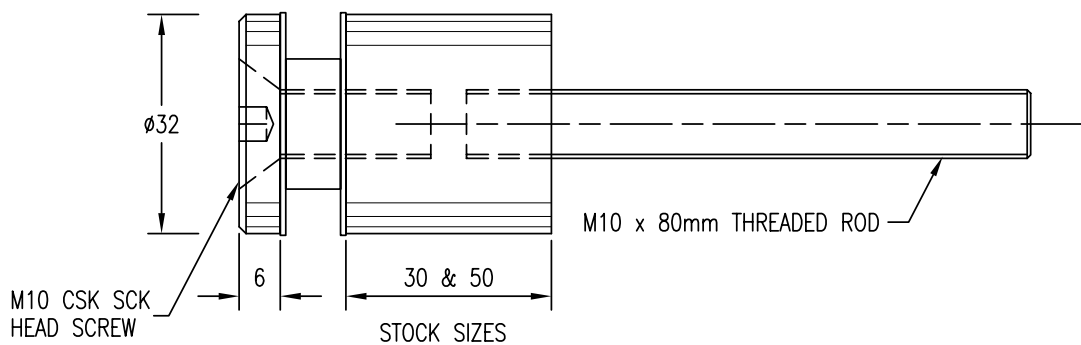

LOXON MASONRY
WALL FIXING

C

OPTIONAL EXTRA:
WOOD SCREW

CD 132 M10 SPECIFICATION: ON-EAZI 32mm diameter Glass Wall Spacer to suit 10, 12, 15 or 19mm glass.
Spacer length 30mm or 50mm is standard, other sizes to order.
Specify glass thickness.
Specify Spacer length.
Specify Wall Fixing Type.

FINISHES
STAINLESS: SSS, PSS

POINT FIXINGS

CD 132C

SUITS : 10mm – 19mm GLASS
 (GLASS THICKNESS TO BE SPECIFIED)

GLASS PREPARATION

A

B

CD 132C SPECIFICATION: ON-EAZI 32mm diameter Countersink Glass
 Wall Spacer to suit 10, 12, 15 or 19mm glass.
 Spacer length 30mm or 50mm is standard, other sizes to order.
 Specify glass thickness.
 Specify Spacer length.
 Specify Wall Fixing Type.

FINISHES
 STAINLESS: SSS, PSS

POINT FIXINGS

CD 132CB

SUITS : 10mm - 19mm GLASS
(GLASS THICKNESS TO BE SPECIFIED)

20mm HOLE IN GLASS

A

B

CD 132CB SPECIFICATION: ON-EAZI 32mm diameter Countersunk Button Glass Wall Spacer to suit 10, 12, 15 or 19mm glass.
Spacer length 30mm or 50mm is standard, other sizes to order.
Specify glass thickness.
Specify Spacer length.
Specify Wall Fixing Type.

FINISHES
STAINLESS: SSS, PSS

POINT FIXINGS

CD 138

SUITS : 12mm - 19mm GLASS
(GLASS THICKNESS TO BE SPECIFIED)

22mm HOLE IN GLASS

CD 138 SPECIFICATION: ON-EAZI 38mm diameter Glass Wall Spacer to suit 12,15 or 19mm glass.
Spacer length 50mm or 75mm is standard, other sizes to order.
Specify glass thickness.
Specify Spacer length.
Specify Wall Fixing Type.