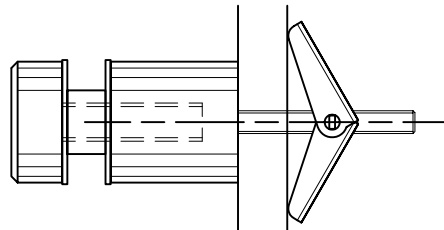

TOGGLE BOLT
PLASTERBOARD
WALL FIXING

C

WALL FIXING
LOXON MASONRY

D

OPTIONAL EXTRA:
WOOD SCREW

CD 125 SPECIFICATION: ON-EAZI 25mm diameter Glass Wall Spacer to suit 6, 8, 10 or 12mm glass.
Spacer length 20mm or 40mm is standard, other sizes to order.
Specify glass thickness.
Specify Spacer length.
Specify Wall Fixing Type.

TOGGLE BOLT
PLASTERBOARD
WALL FIXING

C

WALL FIXING
LOXON MASONRY

D

OPTIONAL EXTRA:
WOOD SCREW

CD 132 SPECIFICATION: ON-EAZI 32mm diameter Glass Wall Spacer to suit 10, 12, 15 or 19mm glass.
Spacer length 30mm or 50mm is standard, other sizes to order.
Specify glass thickness.
Specify Spacer length.
Specify Wall Fixing Type.

LOXON MASONRY
WALL FIXING

C

OPTIONAL EXTRA:
WOOD SCREW

CD 132 M10 SPECIFICATION: ON-EAZI 32mm diameter Glass Wall Spacer to suit 10, 12, 15 or 19mm glass.
Spacer length 30mm or 50mm is standard, other sizes to order.
Specify glass thickness.
Specify Spacer length.
Specify Wall Fixing Type.