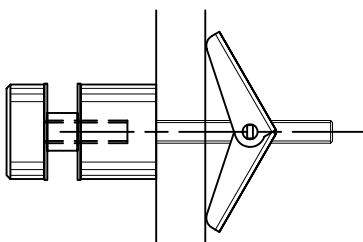

CD 119 SPECIFICATION: ON-EAZI 19mm diameter Glass Wall Spacer to suit 6, 8, 10 or 12mm glass.
Spacer length 20mm or 30mm is standard. other sizes to order.
Specify glass thickness.
Specify Spacer length.
Specify Wall Fixing Type.

FINISHES
STAINLESS: SSS, PSS

POINT FIXINGS

CD 125

SUITS : 8mm – 12mm GLASS
(GLASS THICKNESS TO BE SPECIFIED)

12mm HOLE IN GLASS

A

NUT & WASHER
WALL FIXING

B

TOGGLE BOLT
PLASTERBOARD
WALL FIXING

C

WALL FIXING
LOXON MASONRY

D

OPTIONAL EXTRA:
WOOD SCREW

CD 125 SPECIFICATION: ON-EAZI 25mm diameter Glass Wall Spacer to suit 6, 8, 10 or 12mm glass.
Spacer length 20mm or 40mm is standard, other sizes to order.
Specify glass thickness.
Specify Spacer length.
Specify Wall Fixing Type.