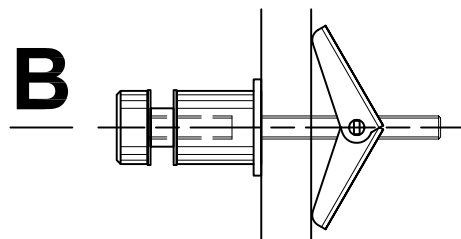

POINT FIXINGS

CD 119

SUITS : 6mm – 12mm GLASS
(GLASS THICKNESS TO BE SPECIFIED)

12mm HOLE IN GLASS

NUT & WASHER
WALL FIXING

TOGGLE BOLT
PLASTERBOARD
WALL FIXING

LOXON MASONRY
WALL FIXING

OPTIONAL EXTRA:
WOOD SCREW

CD 119 SPECIFICATION: ON-EAZI 19mm diameter Glass Wall Spacer to suit 6, 8, 10 or 12mm glass.
Spacer length 20mm or 30mm is standard. other sizes to order.
Specify glass thickness.
Specify Spacer length.
Specify Wall Fixing Type.

TOGGLE BOLT
PLASTERBOARD
WALL FIXING

C

WALL FIXING
LOXON MASONRY

D

OPTIONAL EXTRA:
WOOD SCREW

CD 125 SPECIFICATION: ON-EAZI 25mm diameter Glass Wall Spacer to suit 6, 8, 10 or 12mm glass.
Spacer length 20mm or 40mm is standard, other sizes to order.
Specify glass thickness.
Specify Spacer length.
Specify Wall Fixing Type.