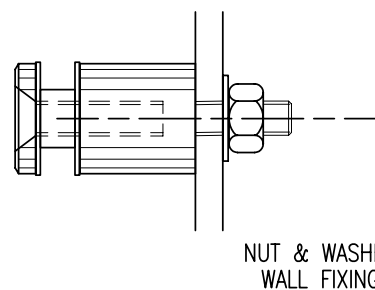

LOXON MASONRY
WALL FIXING

C

OPTIONAL EXTRA:
WOOD SCREW

CD 132 M10 SPECIFICATION: ON-EAZI 32mm diameter Glass Wall Spacer to suit 10, 12, 15 or 19mm glass.
Spacer length 30mm or 50mm is standard, other sizes to order.
Specify glass thickness.
Specify Spacer length.
Specify Wall Fixing Type.

FINISHES
STAINLESS: SSS, PSS

POINT FIXINGS

CD 132C

SUITS : 10mm – 19mm GLASS
 (GLASS THICKNESS TO BE SPECIFIED)

GLASS PREPARATION

A

B

CD 132C SPECIFICATION: ON-EAZI 32mm diameter Countersink Glass
 Wall Spacer to suit 10, 12, 15 or 19mm glass.
 Spacer length 30mm or 50mm is standard, other sizes to order.
 Specify glass thickness.
 Specify Spacer length.
 Specify Wall Fixing Type.

FINISHES
 STAINLESS: SSS, PSS

POINT FIXINGS

CD 132CB

SUITS : 10mm - 19mm GLASS
(GLASS THICKNESS TO BE SPECIFIED)

20mm HOLE IN GLASS

A

B

CD 132CB SPECIFICATION: ON-EAZI 32mm diameter Countersunk Button Glass Wall Spacer to suit 10, 12, 15 or 19mm glass.
Spacer length 30mm or 50mm is standard, other sizes to order.
Specify glass thickness.
Specify Spacer length.
Specify Wall Fixing Type.

FINISHES
STAINLESS: SSS, PSS

POINT FIXINGS

CD 138

SUITS : 12mm - 19mm GLASS
(GLASS THICKNESS TO BE SPECIFIED)

22mm HOLE IN GLASS

CD 138 SPECIFICATION: ON-EAZI 38mm diameter Glass Wall Spacer to suit 12,15 or 19mm glass.
Spacer length 50mm or 75mm is standard, other sizes to order.
Specify glass thickness.
Specify Spacer length.
Specify Wall Fixing Type.