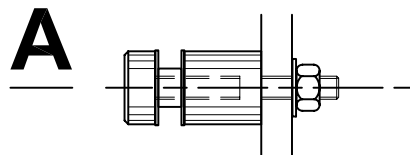

NUT & WASHER
WALL FIXING