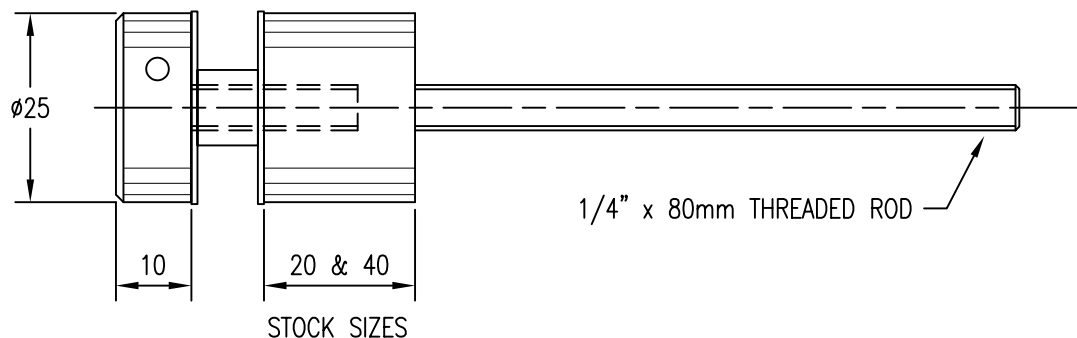

POINT FIXINGS

CD 125

SUITS : 8mm – 12mm GLASS
(GLASS THICKNESS TO BE SPECIFIED)

12mm HOLE IN GLASS

A