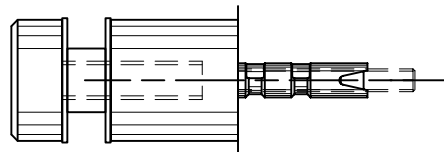

TOGGLE BOLT
PLASTERBOARD
WALL FIXING

C

WALL FIXING
LOXON MASONRY

D

OPTIONAL EXTRA:
WOOD SCREW

CD 125 SPECIFICATION: ON-EAZI 25mm diameter Glass Wall Spacer to suit 6, 8, 10 or 12mm glass.
Spacer length 20mm or 40mm is standard, other sizes to order.
Specify glass thickness.
Specify Spacer length.
Specify Wall Fixing Type.

TOGGLE BOLT
PLASTERBOARD
WALL FIXING

C

WALL FIXING
LOXON MASONRY

D

OPTIONAL EXTRA:
WOOD SCREW

CD 132 SPECIFICATION: ON-EAZI 32mm diameter Glass Wall Spacer to suit 10, 12, 15 or 19mm glass.
Spacer length 30mm or 50mm is standard, other sizes to order.
Specify glass thickness.
Specify Spacer length.
Specify Wall Fixing Type.