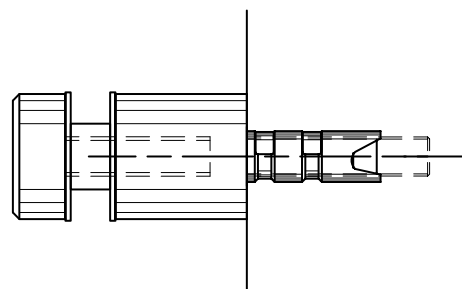

TOGGLE BOLT
PLASTERBOARD
WALL FIXING

C

WALL FIXING
LOXON MASONRY

D

OPTIONAL EXTRA:
WOOD SCREW

CD 132 SPECIFICATION: ON-EAZI 32mm diameter Glass Wall Spacer to suit 10, 12, 15 or 19mm glass.
Spacer length 30mm or 50mm is standard, other sizes to order.
Specify glass thickness.
Specify Spacer length.
Specify Wall Fixing Type.

FINISHES
STAINLESS: SSS, PSS

POINT FIXINGS

CD 132 M10

SUITS : 10mm - 19mm GLASS
(GLASS THICKNESS TO BE SPECIFIED)

20mm HOLE IN GLASS

A

NUT & WASHER
WALL FIXING

B

LOXON MASONRY
WALL FIXING

C

OPTIONAL EXTRA:
WOOD SCREW

CD 132 M10 SPECIFICATION: ON-EAZI 32mm diameter Glass Wall Spacer to suit 10, 12, 15 or 19mm glass.
Spacer length 30mm or 50mm is standard, other sizes to order.
Specify glass thickness.
Specify Spacer length.
Specify Wall Fixing Type.