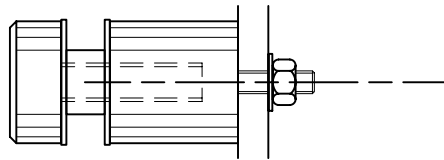

NUT & WASHER
WALL FIXING

B