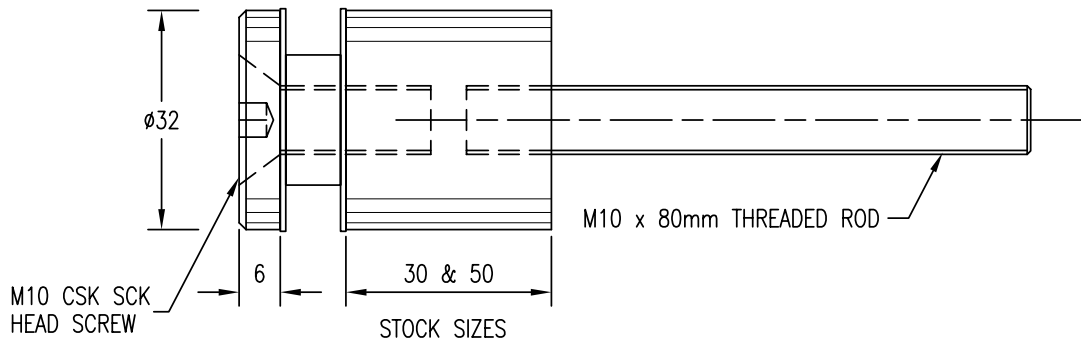

FINISHES
 STAINLESS: SSS, PSS

POINT FIXINGS

CD 132CB

SUITS : 10mm - 19mm GLASS
(GLASS THICKNESS TO BE SPECIFIED)

20mm HOLE IN GLASS

A

B

CD 132CB SPECIFICATION: ON-EAZI 32mm diameter Countersunk Button Glass Wall Spacer to suit 10, 12, 15 or 19mm glass.
Spacer length 30mm or 50mm is standard, other sizes to order.
Specify glass thickness.
Specify Spacer length.
Specify Wall Fixing Type.

FINISHES
STAINLESS: SSS, PSS

POINT FIXINGS

CD 138

SUITS : 12mm - 19mm GLASS
(GLASS THICKNESS TO BE SPECIFIED)

22mm HOLE IN GLASS

CD 138 SPECIFICATION: ON-EAZI 38mm diameter Glass Wall Spacer to suit 12,15 or 19mm glass.
Spacer length 50mm or 75mm is standard, other sizes to order.
Specify glass thickness.
Specify Spacer length.
Specify Wall Fixing Type.

FINISHES
STAINLESS: SSS, PSS

POINT FIXINGS

CD 138CB

SUITS : 10mm - 19mm GLASS
(GLASS THICKNESS TO BE SPECIFIED)

20mm HOLE IN GLASS

A

B

CD 138CB SPECIFICATION: ON-EAZI 38mm diameter Countersunk Button Glass Wall Spacer to suit 10, 12, 15 or 19mm glass.
Spacer length 50mm or 75mm is standard, other sizes to order.
Specify glass thickness.
Specify Spacer length.
Specify Wall Fixing Type.