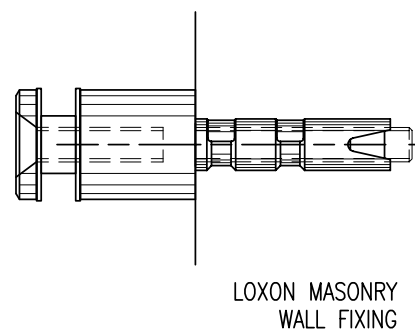

LOXON MASONRY
WALL FIXING

C

OPTIONAL EXTRA:
WOOD SCREW

CD 132 M10 SPECIFICATION: ON-EAZI 32mm diameter Glass Wall Spacer to suit 10, 12, 15 or 19mm glass.
Spacer length 30mm or 50mm is standard, other sizes to order.
Specify glass thickness.
Specify Spacer length.
Specify Wall Fixing Type.

FINISHES
 STAINLESS: SSS, PSS

POINT FIXINGS

CD 132CB

SUITS : 10mm - 19mm GLASS
(GLASS THICKNESS TO BE SPECIFIED)

20mm HOLE IN GLASS

A

B

CD 132CB SPECIFICATION: ON-EAZI 32mm diameter Countersunk Button Glass Wall Spacer to suit 10, 12, 15 or 19mm glass.
Spacer length 30mm or 50mm is standard, other sizes to order.
Specify glass thickness.
Specify Spacer length.
Specify Wall Fixing Type.

FINISHES
STAINLESS: SSS, PSS

POINT FIXINGS

CD 138

SUITS : 12mm - 19mm GLASS
(GLASS THICKNESS TO BE SPECIFIED)

22mm HOLE IN GLASS

CD 138 SPECIFICATION: ON-EAZI 38mm diameter Glass Wall Spacer to suit 12,15 or 19mm glass.
Spacer length 50mm or 75mm is standard, other sizes to order.
Specify glass thickness.
Specify Spacer length.
Specify Wall Fixing Type.

FINISHES
STAINLESS: SSS, PSS

POINT FIXINGS

CD 138CB

SUITS : 10mm - 19mm GLASS
(GLASS THICKNESS TO BE SPECIFIED)

20mm HOLE IN GLASS

A

B

CD 138CB SPECIFICATION: ON-EAZI 38mm diameter Countersunk Button Glass Wall Spacer to suit 10, 12, 15 or 19mm glass.
Spacer length 50mm or 75mm is standard, other sizes to order.
Specify glass thickness.
Specify Spacer length.
Specify Wall Fixing Type.