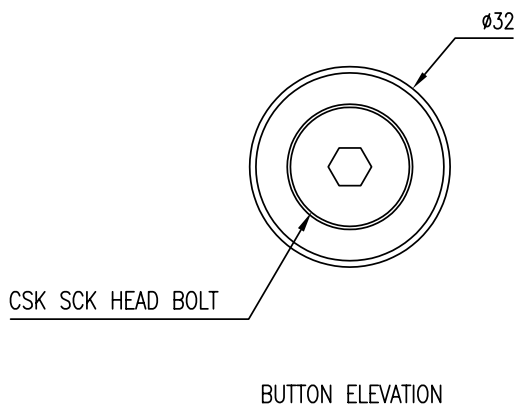

FINISHES
STAINLESS: SSS, PSS

POINT FIXINGS

CD 138

SUITS : 12mm - 19mm GLASS
(GLASS THICKNESS TO BE SPECIFIED)

22mm HOLE IN GLASS

CD 138 SPECIFICATION: ON-EAZI 38mm diameter Glass Wall Spacer to suit 12,15 or 19mm glass.
Spacer length 50mm or 75mm is standard, other sizes to order.
Specify glass thickness.
Specify Spacer length.
Specify Wall Fixing Type.

FINISHES
STAINLESS: SSS, PSS

POINT FIXINGS

CD 138CB

SUITS : 10mm - 19mm GLASS
(GLASS THICKNESS TO BE SPECIFIED)

20mm HOLE IN GLASS

A

B

CD 138CB SPECIFICATION: ON-EAZI 38mm diameter Countersunk Button Glass Wall Spacer to suit 10, 12, 15 or 19mm glass.
Spacer length 50mm or 75mm is standard, other sizes to order.
Specify glass thickness.
Specify Spacer length.
Specify Wall Fixing Type.

FINISHES
STAINLESS: SSS, PSS

POINT FIXINGS

CD 285

CD 285 SPECIFICATION: ON-EAZI 15mm diameter Shelf Brackets available as "A" Wall Fix, "B" Single Side Glass Fix with Button, "C" Back to Back Glass Fix.
Specify glass thickness 6, 8, 10 or 12mm.