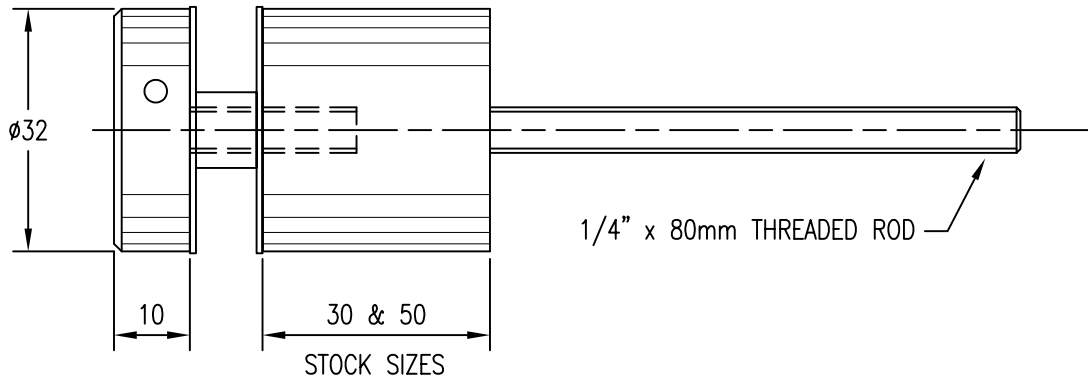

POINT FIXINGS

CD 132

SUITS : 10mm - 19mm GLASS
(GLASS THICKNESS TO BE SPECIFIED)

12mm HOLE IN GLASS

A