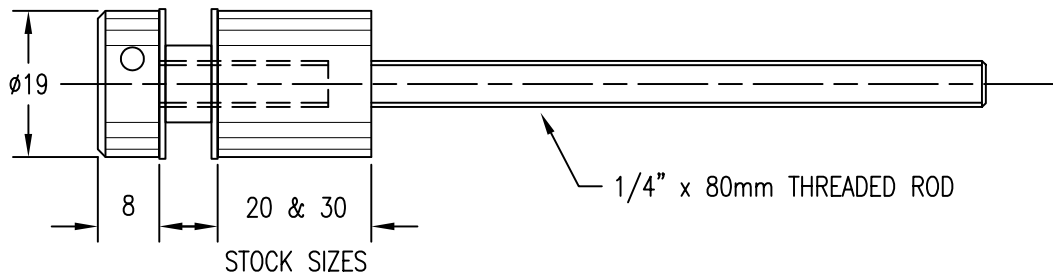

POINT FIXINGS

CD 119

SUITS : 6mm – 12mm GLASS
(GLASS THICKNESS TO BE SPECIFIED)

12mm HOLE IN GLASS

NUT & WASHER
WALL FIXING

TOGGLE BOLT
PLASTERBOARD
WALL FIXING

LOXON MASONRY
WALL FIXING

OPTIONAL EXTRA:
WOOD SCREW

CD 119 SPECIFICATION: ON-EAZI 19mm diameter Glass Wall Spacer to suit 6, 8, 10 or 12mm glass.
Spacer length 20mm or 30mm is standard. other sizes to order.
Specify glass thickness.
Specify Spacer length.
Specify Wall Fixing Type.

TOGGLE BOLT
PLASTERBOARD
WALL FIXING

C

WALL FIXING
LOXON MASONRY

D

OPTIONAL EXTRA:
WOOD SCREW

CD 125 SPECIFICATION: ON-EAZI 25mm diameter Glass Wall Spacer to suit 6, 8, 10 or 12mm glass.
Spacer length 20mm or 40mm is standard, other sizes to order.
Specify glass thickness.
Specify Spacer length.
Specify Wall Fixing Type.