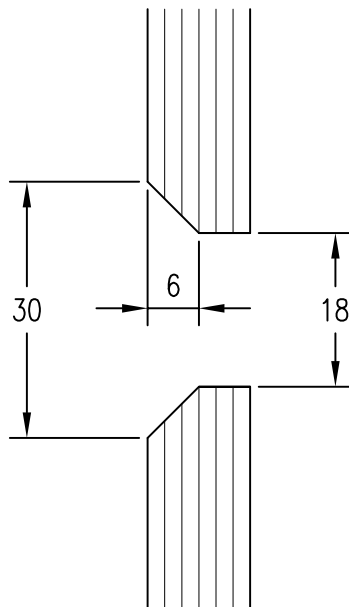

LOXON MASONRY
WALL FIXING

C

OPTIONAL EXTRA:
WOOD SCREW

CD 132 M10 SPECIFICATION: ON-EAZI 32mm diameter Glass Wall Spacer to suit 10, 12, 15 or 19mm glass.
Spacer length 30mm or 50mm is standard, other sizes to order.
Specify glass thickness.
Specify Spacer length.
Specify Wall Fixing Type.

FINISHES
STAINLESS: SSS, PSS

POINT FIXINGS

CD 132C

SUITS : 10mm – 19mm GLASS
 (GLASS THICKNESS TO BE SPECIFIED)

GLASS PREPARATION

A

B

CD 132C SPECIFICATION: ON-EAZI 32mm diameter Countersink Glass
 Wall Spacer to suit 10, 12, 15 or 19mm glass.
 Spacer length 30mm or 50mm is standard, other sizes to order.
 Specify glass thickness.
 Specify Spacer length.
 Specify Wall Fixing Type.

FINISHES
 STAINLESS: SSS, PSS

POINT FIXINGS

CD 132CB

SUITS : 10mm - 19mm GLASS
(GLASS THICKNESS TO BE SPECIFIED)

20mm HOLE IN GLASS

A

B

CD 132CB SPECIFICATION: ON-EAZI 32mm diameter Countersunk Button Glass Wall Spacer to suit 10, 12, 15 or 19mm glass.
Spacer length 30mm or 50mm is standard, other sizes to order.
Specify glass thickness.
Specify Spacer length.
Specify Wall Fixing Type.

FINISHES
STAINLESS: SSS, PSS

POINT FIXINGS

CD 138

SUITS : 12mm - 19mm GLASS
(GLASS THICKNESS TO BE SPECIFIED)

22mm HOLE IN GLASS

CD 138 SPECIFICATION: ON-EAZI 38mm diameter Glass Wall Spacer to suit 12,15 or 19mm glass.
Spacer length 50mm or 75mm is standard, other sizes to order.
Specify glass thickness.
Specify Spacer length.
Specify Wall Fixing Type.