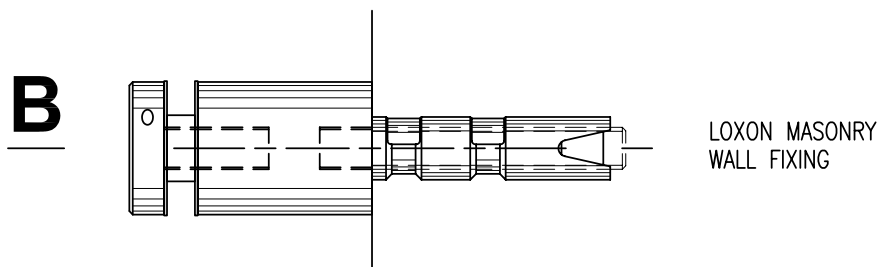

FINISHES
STAINLESS: SSS, PSS

POINT FIXINGS

CD 138

SUITS : 12mm - 19mm GLASS
(GLASS THICKNESS TO BE SPECIFIED)

22mm HOLE IN GLASS

CD 138 SPECIFICATION: ON-EAZI 38mm diameter Glass Wall Spacer to suit 12,15 or 19mm glass.
Spacer length 50mm or 75mm is standard, other sizes to order.
Specify glass thickness.
Specify Spacer length.
Specify Wall Fixing Type.