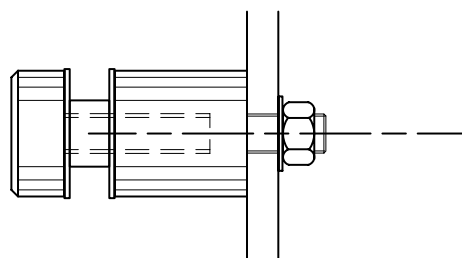

NUT & WASHER
WALL FIXING

B