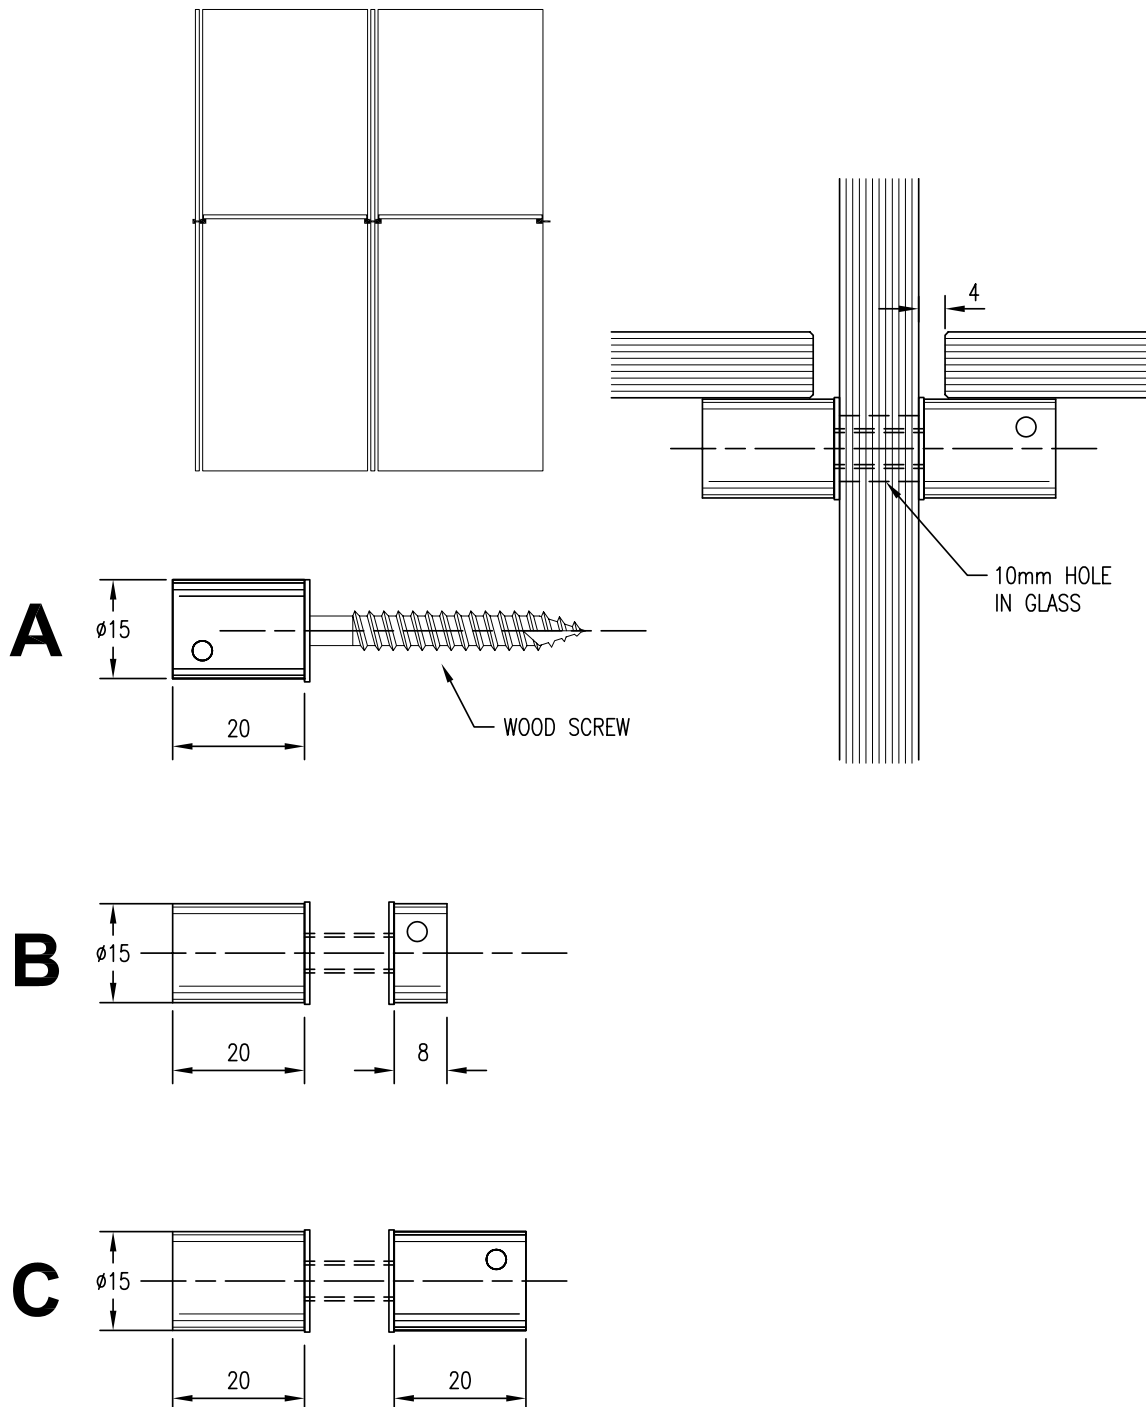

POINT FIXINGS

CD 285

CD 285 SPECIFICATION: ON-EAZI 15mm diameter Shelf Brackets available as "A" Wall Fix, "B" Single Side Glass Fix with Button, "C" Back to Back Glass Fix.
Specify glass thickness 6, 8, 10 or 12mm.

FINISHES
STAINLESS: SSS, PSS