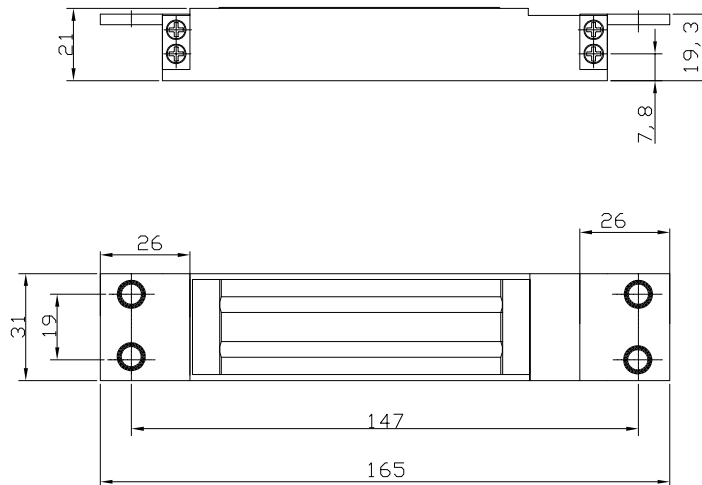

## Shear lock Electro magnet EM 7500-D AM

magnet dimensions

armature dimensions