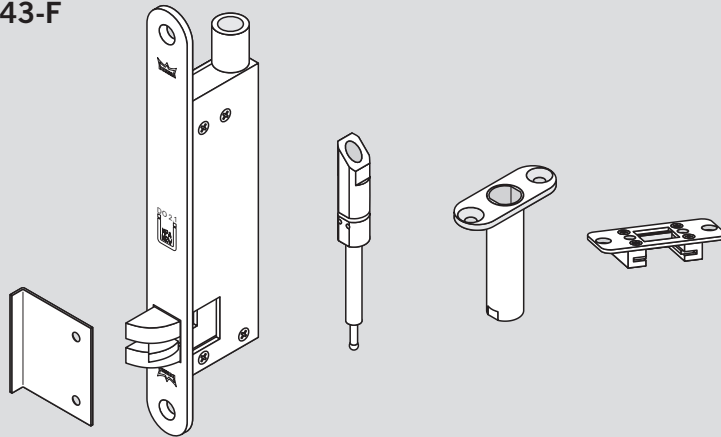

WN 058079-45532
06/12

HZ 43-F

Option:

Bodenmulde PHA 2122
Floor keep PHA 2122

6

7

8

9