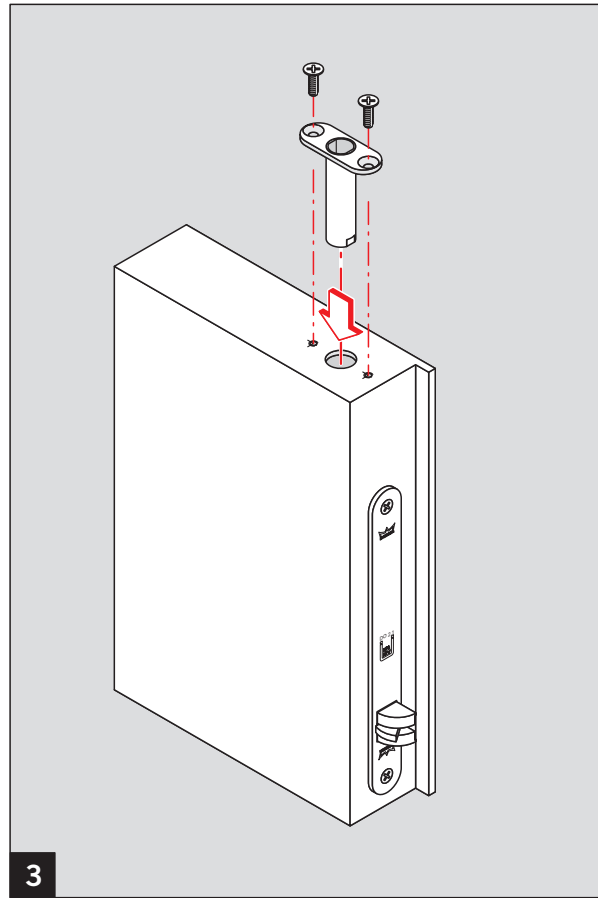

WN 058079-45532
06/12

HZ 43-F

Option:

Bodenmulde PHA 2122
Floor keep PHA 2122

6

7

8

9