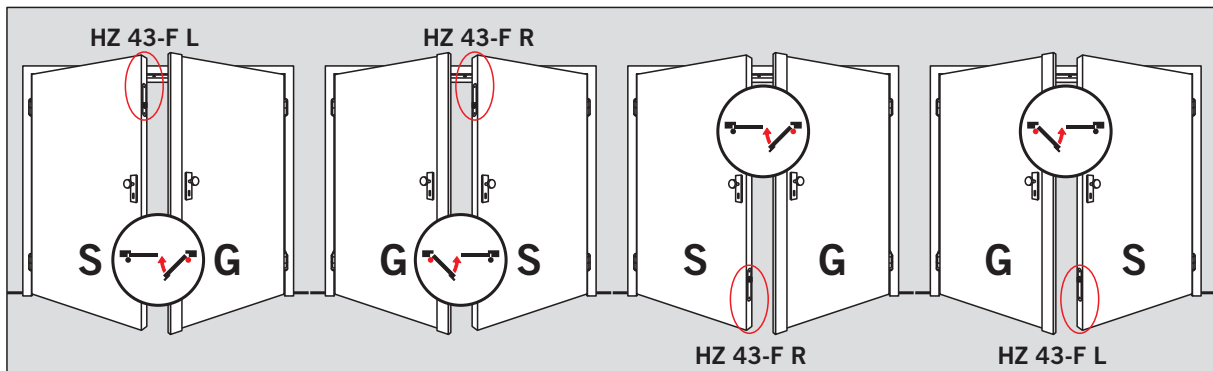

WN 058079-45532
06/12

HZ 43-F

Option:

Bodenmulde PHA 2122
Floor keep PHA 2122

6

7

8

9