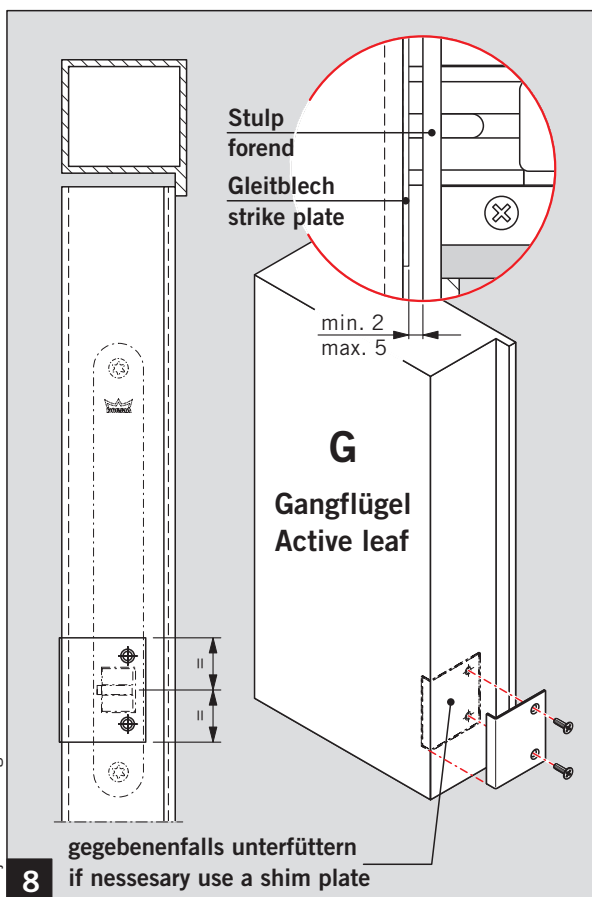

WN 058079-45532
06/12

HZ 43-F

Option:

Bodenmulde PHA 2122
Floor keep PHA 2122

6

7

8

9