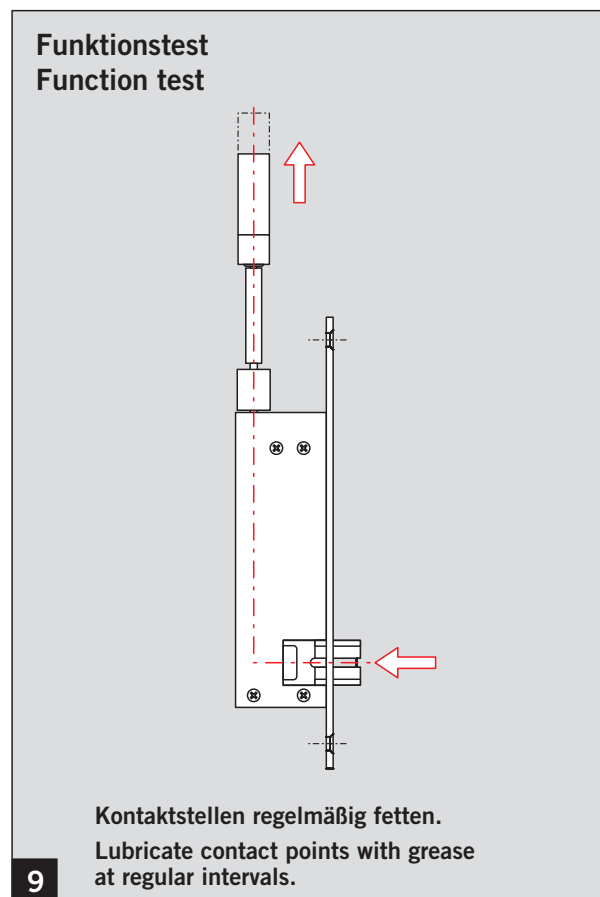

WN 058079-45532
06/12

HZ 43-F

Option:

Bodenmulde PHA 2122
Floor keep PHA 2122

6

7

8

9