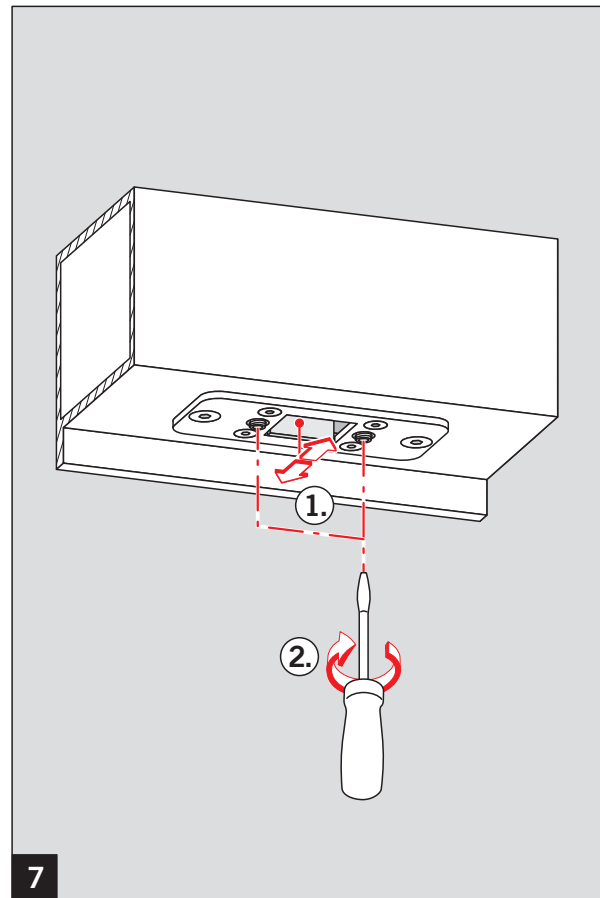

WN 058079-45532
06/12

HZ 43-F

Option:

Bodenmulde PHA 2122
Floor keep PHA 2122

6

7

8

9