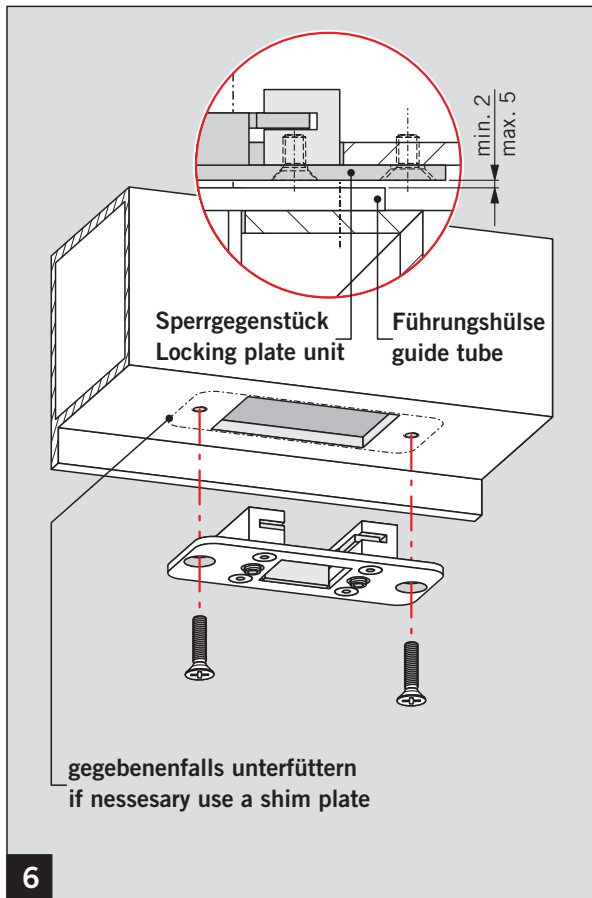

WN 058079-45532
06/12

HZ 43-F

Option:

Bodenmulde PHA 2122
Floor keep PHA 2122

6

7

8

9