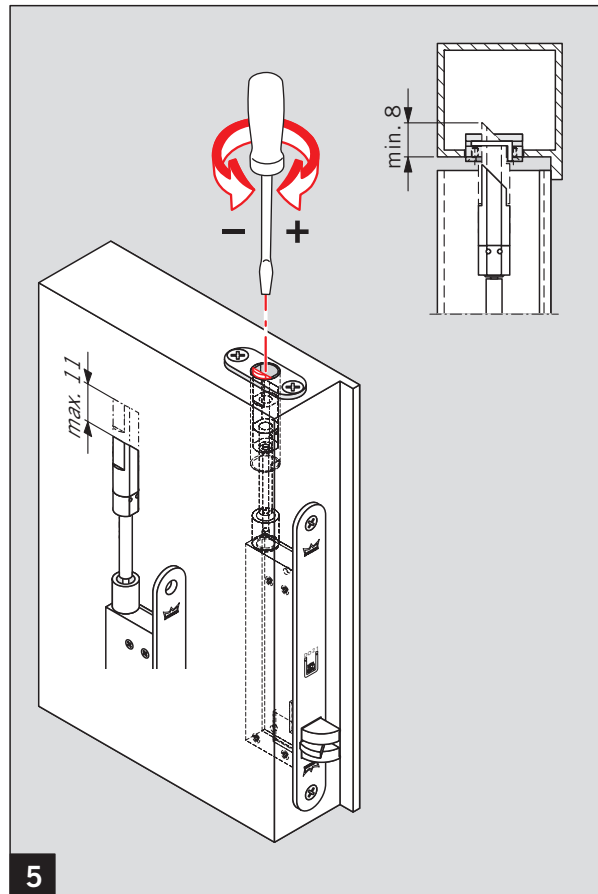

WN 058079-45532
06/12

HZ 43-F

Option:

Bodenmulde PHA 2122
Floor keep PHA 2122

6

7

8

9