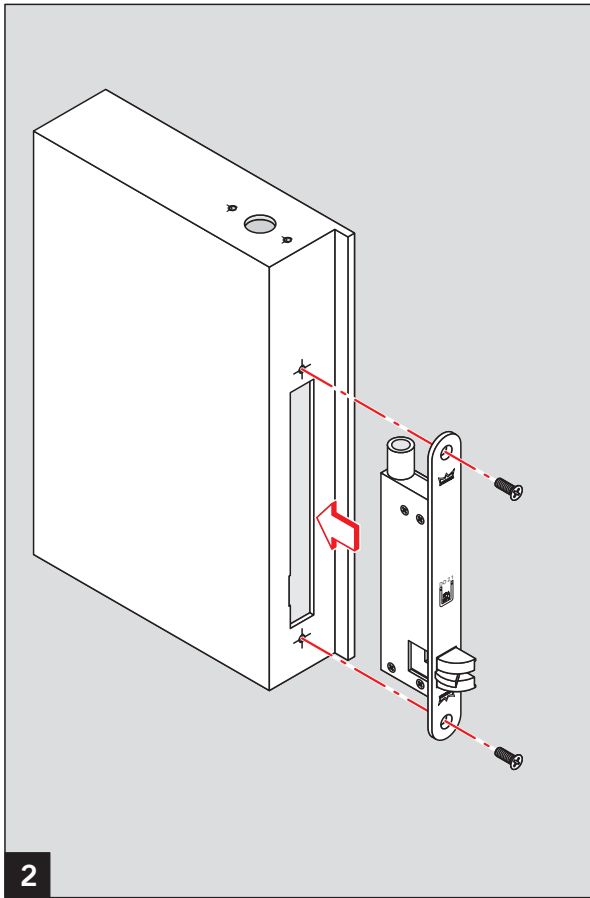

WN 058079-45532
06/12

HZ 43-F

Option:

Bodenmulde PHA 2122
Floor keep PHA 2122

6

7

8

9