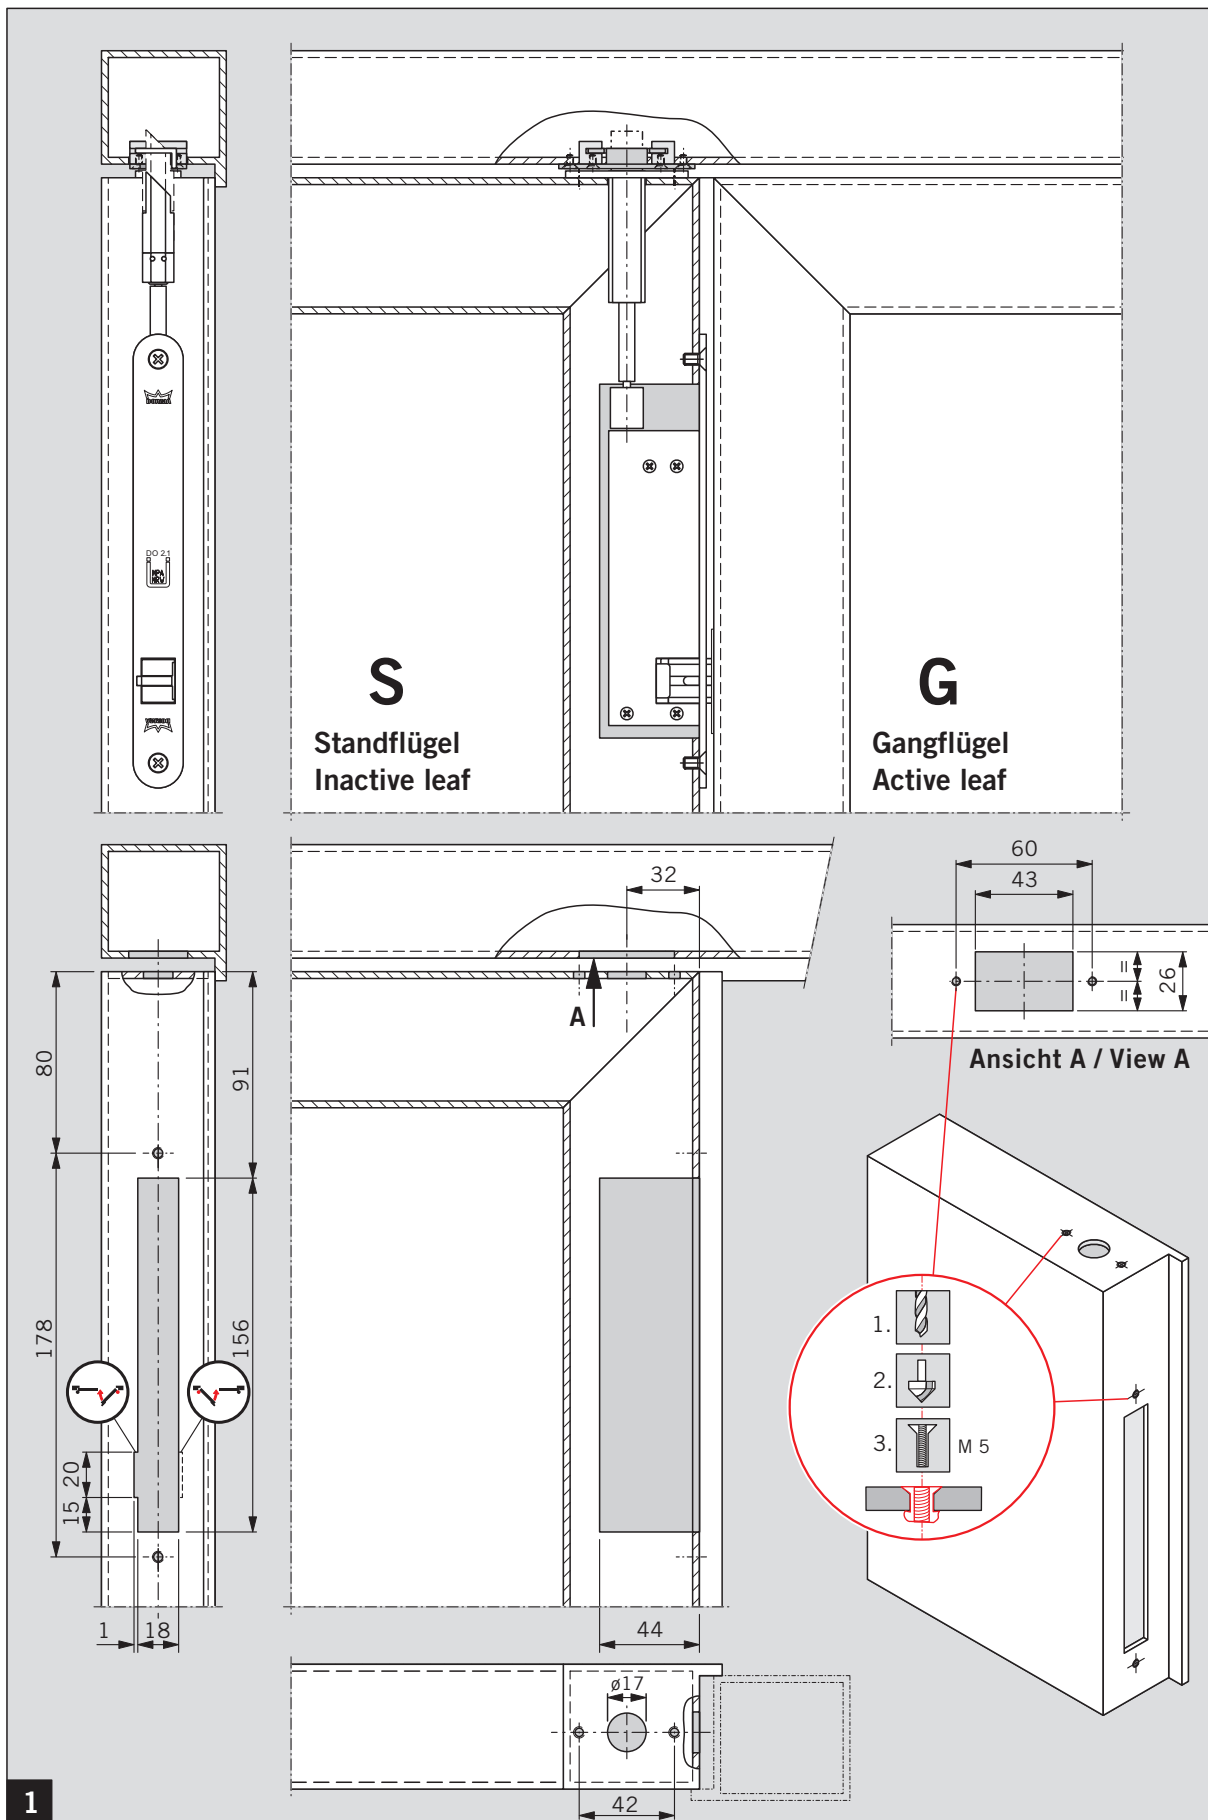

WN 058079-45532
06/12

HZ 43-F

Option:

Bodenmulde PHA 2122
Floor keep PHA 2122

6

7

8

9