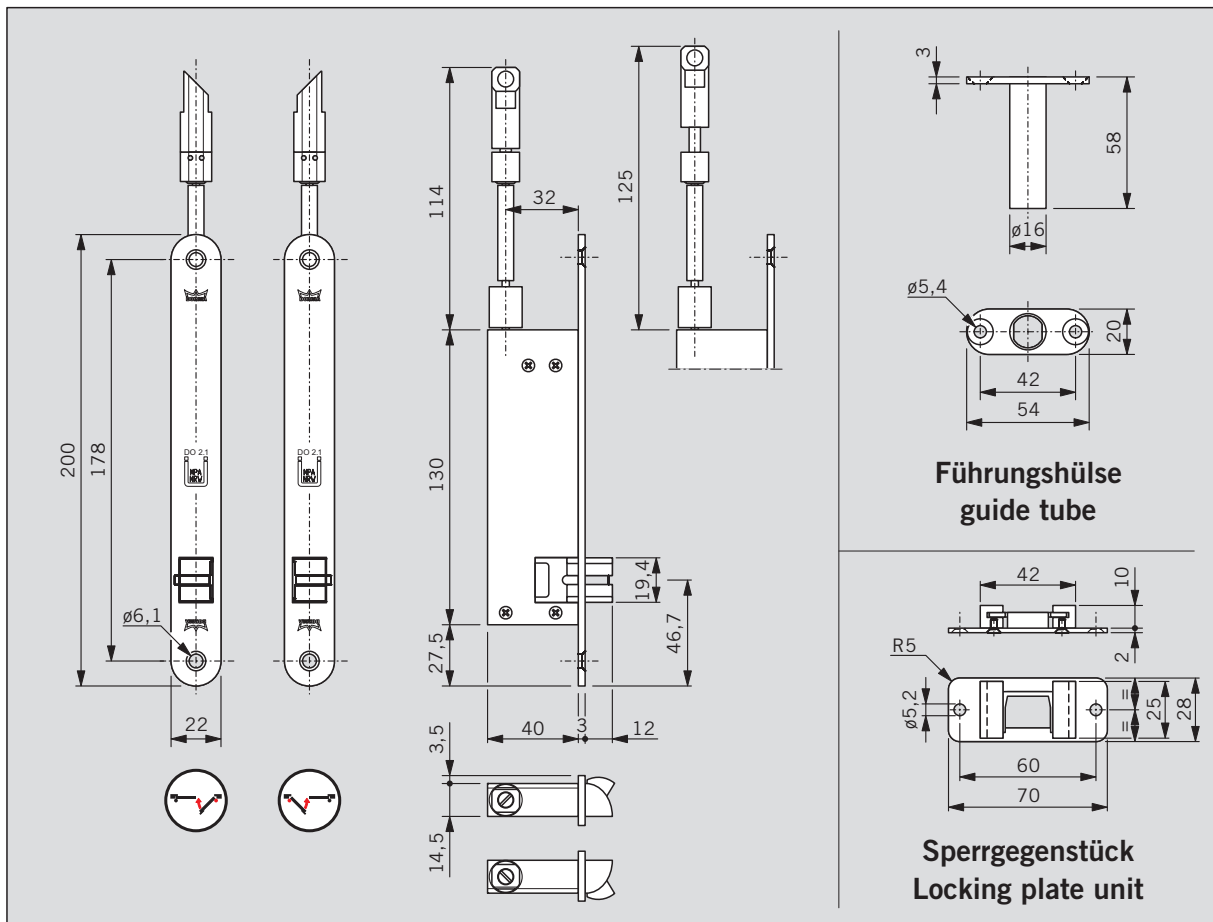

WN 058079-45532
06/12

HZ 43-F

Option:

Bodenmulde PHA 2122
Floor keep PHA 2122

6

7

8

9