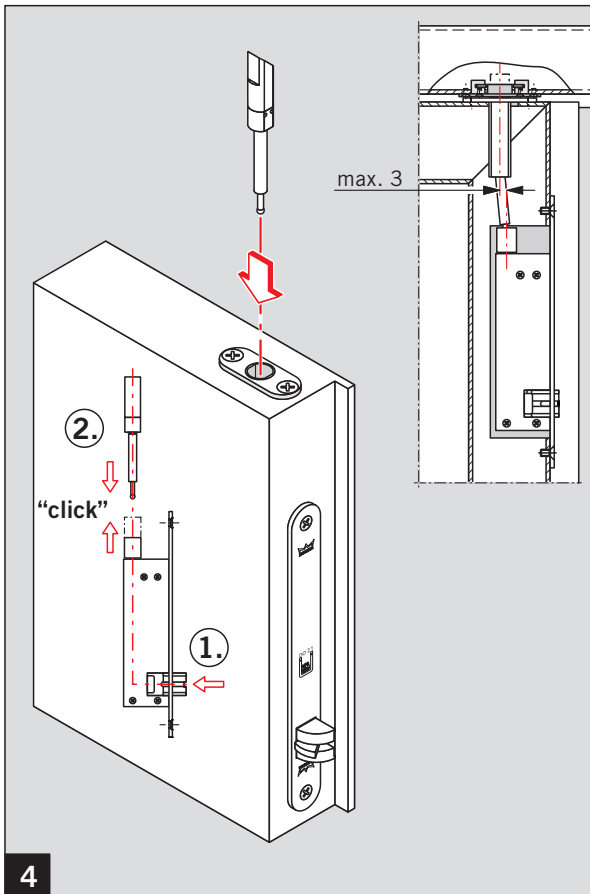

WN 058079-45532
06/12

HZ 43-F

Option:

Bodenmulde PHA 2122
Floor keep PHA 2122

6

7

8

9