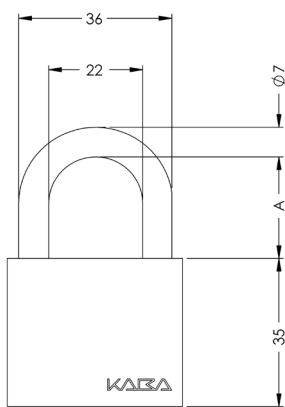

# Kaba Padlock, light duty 2001

A = 24/ 40/ 70 or 100 mm

## Specification:

- > 41mm brass bodied padlock
- > Nickel plated
- > 7mm diameter open shackle
- > 6mm diameter stainless steel open shackle available upon request
- > Shackles available in stainless steel or hardened
- > Shackles available with 24 mm and 40 mm clearance as standard
- > 70 mm and 100 mm in stainless steel available

## Included with the cylinder:

- > 2 reversible keys (See "Special Functions and Keys" for key options)
- > Security Card for ownership registration and ordering duplicate keys

**Body length** 35 mm

**Clear width of shackle** 22 mm

## Available systems:

- > Kaba 20
- > quattro pluS
- > experT

Part number	Clear height of shackle, Dim.	Shackle Material	Shackle Type	Insert
K20010000-NI	24 mm	Hardened steel	Manual Locking	Kaba 20
K20010010-NI	40 mm	Hardened steel	Manual Locking	Kaba 20
K20010020-NI	24 mm	Stainless steel	Manual Locking	Kaba 20
K20010030-NI	40 mm	Stainless steel	Manual Locking	Kaba 20
K20010040-NI	70 mm	Stainless steel	Manual Locking	Kaba 20
K20010050-NI	100 mm	Stainless steel	Manual Locking	Kaba 20
5-380080-NI	24 mm	Hardened Steel	Manual Locking	experT
5-380390-NI	40 mm	Hardened Steel	Manual Locking	experT
5-380360-NI	24 mm	Stainless Steel	Manual Locking	experT
5-380370-NI	40 mm	Stainless Steel	Manual Locking	experT
5-380280-NI	70 mm	Stainless Steel	Manual Locking	experT
5-380380-NI	100 mm	Stainless Steel	Manual Locking	experT
7-380080-NI	24 mm	Hardened Steel	Manual Locking	quattro pluS
7-380390-NI	40 mm	Hardened Steel	Manual Locking	quattro pluS
7-380060-NI	24 mm	Stainless Steel	Manual Locking	quattro pluS
7-380110-NI	40 mm	Stainless Steel	Manual Locking	quattro pluS
7-380350-NI	70 mm	Stainless Steel	Manual Locking	quattro pluS
7-380360-NI	100 mm	Stainless Steel	Manual Locking	quattro pluS