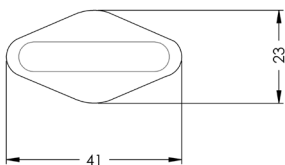

# Kaba Padlock, light duty 2001

A = 24/ 40/ 70 or 100 mm

## Specification:

- > 41mm brass bodied padlock
- > Nickel plated
- > 7mm diameter open shackle
- > 6mm diameter stainless steel open shackle available upon request
- > Shackles available in stainless steel or hardened
- > Shackles available with 24 mm and 40 mm clearance as standard
- > 70 mm and 100 mm in stainless steel available

## Included with the cylinder:

- > 2 reversible keys (See "Special Functions and Keys" for key options)
- > Security Card for ownership registration and ordering duplicate keys

**Body length** 35 mm

**Clear width of shackle** 22 mm

## Available systems:

- > Kaba 20
- > quattro pluS
- > experT

Part number	Clear height of shackle, Dim.	Shackle Material	Shackle Type	Insert
K20010000-NI	24 mm	Hardened steel	Manual Locking	Kaba 20
K20010010-NI	40 mm	Hardened steel	Manual Locking	Kaba 20
K20010020-NI	24 mm	Stainless steel	Manual Locking	Kaba 20
K20010030-NI	40 mm	Stainless steel	Manual Locking	Kaba 20
K20010040-NI	70 mm	Stainless steel	Manual Locking	Kaba 20
K20010050-NI	100 mm	Stainless steel	Manual Locking	Kaba 20
5-380080-NI	24 mm	Hardened Steel	Manual Locking	experT
5-380390-NI	40 mm	Hardened Steel	Manual Locking	experT
5-380360-NI	24 mm	Stainless Steel	Manual Locking	experT
5-380370-NI	40 mm	Stainless Steel	Manual Locking	experT
5-380280-NI	70 mm	Stainless Steel	Manual Locking	experT
5-380380-NI	100 mm	Stainless Steel	Manual Locking	experT
7-380080-NI	24 mm	Hardened Steel	Manual Locking	quattro pluS
7-380390-NI	40 mm	Hardened Steel	Manual Locking	quattro pluS
7-380060-NI	24 mm	Stainless Steel	Manual Locking	quattro pluS
7-380110-NI	40 mm	Stainless Steel	Manual Locking	quattro pluS
7-380350-NI	70 mm	Stainless Steel	Manual Locking	quattro pluS
7-380360-NI	100 mm	Stainless Steel	Manual Locking	quattro pluS