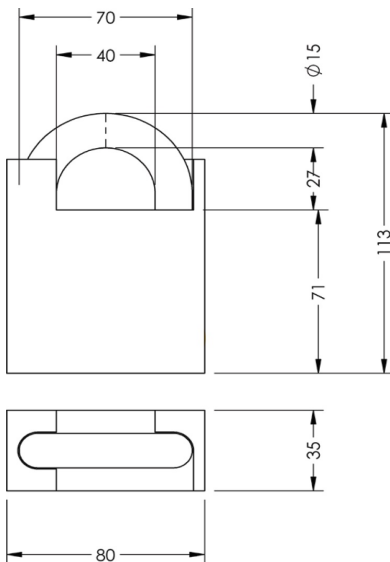

Available systems:

- Kaba 20
- quattro plus
- expert & expert plus
- pextra & pextra+

dormakaba UK & Ireland
Lower Moor Way
Tiverton
Devon
EX16 6SS

T: +44 (0)870 000 5625
E: info.gb@dormakaba.com