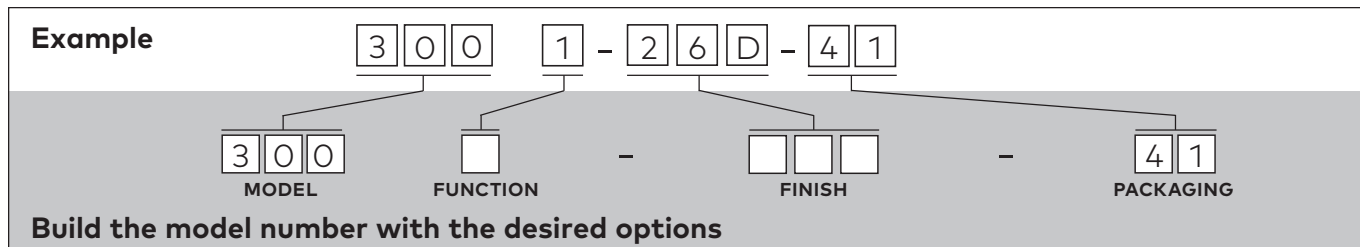

Simplex[®] 3000 Series

Base Model	Description	Base Price
300126D41	Narrow Stile Lock with Thumbturn, Key Override, Passage, Lockout (Drive Assembly Required) [†]	\$308.00

Choose One Option from Each Category

Function Options	Description	Price
1	Combination Entry, Key Override, Passage, Lockout	No Charge
2	Combination Entry, Key Override, Passage, Lockout, Cylinder Guard	Add \$16.00

Finish Options	Description	Price
26D	Satin Chrome (626)	No Charge
55	Duranodic—Powder Paint (695)	No Charge