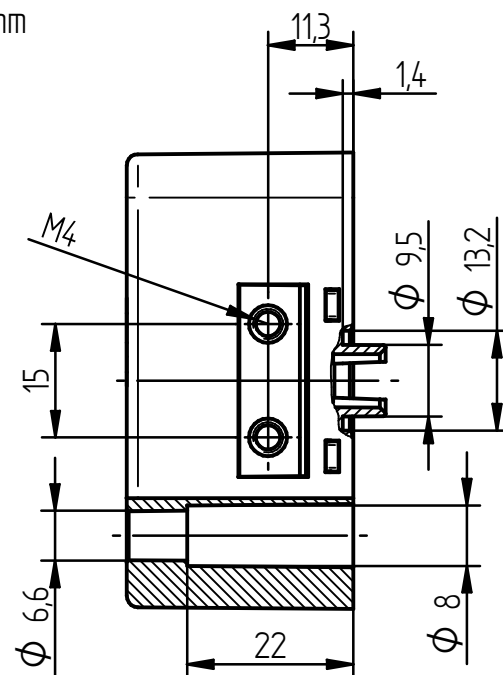

Maße in mm  
Dimension in mm

Optional  
Option Code:  
HUB 12  
SLG

Optionaler Mikroschalter/  
optional Micro switch

Schlüssel / Key

Schlüsselocherverdeck  
Key hole cover

Schlüsselführungsrohr  
Key guiding tube

Schlüsselocheneinsatz in  
90° Schritten drehbar.  
Key hole adjustable in  
90° steps