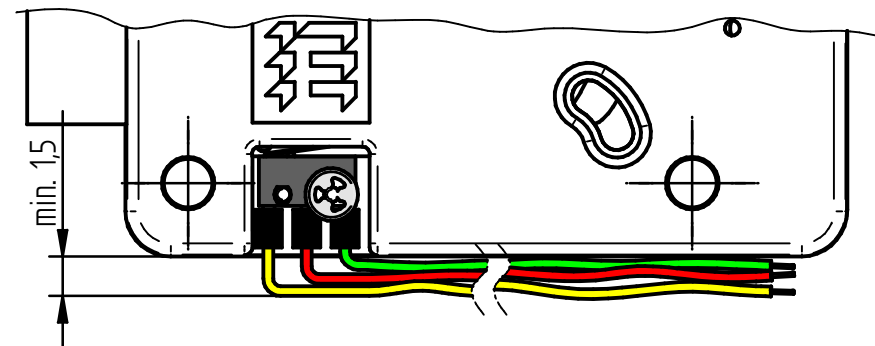

Maße in mm  
Dimension in mm

Optional  
Option Code:  
HUB 12  
SLG

Optionaler Mikroschalter/  
optional Micro switch

Schlüssel / Key

Schlüsselocherverdeck  
Key hole cover

Schlüsselführungsrohr  
Key guiding tube

Schlüsselocheneinsatz in  
90° Schritten drehbar.  
Key hole adjustable in  
90° steps