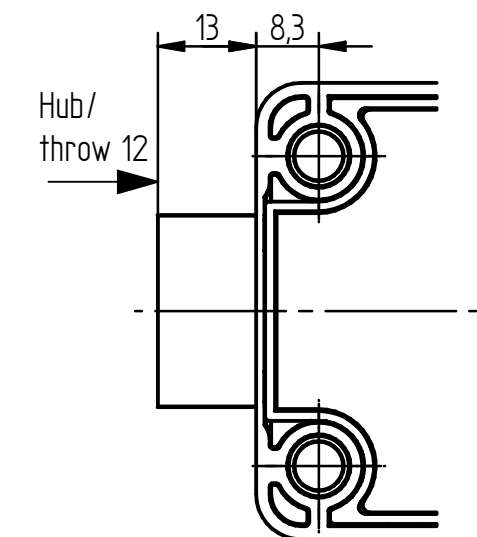

Maße in mm  
Dimension in mm

Optional  
Option Code:  
HUB 12  
SLG

Optionaler Mikroschalter/  
optional Micro switch

Schlüssel / Key

Schlüsselocherverdeck  
Key hole cover

Schlüsselführungsrohr  
Key guiding tube

Schlüsselocheneinsatz in  
90° Schritten drehbar.  
Key hole adjustable in  
90° steps