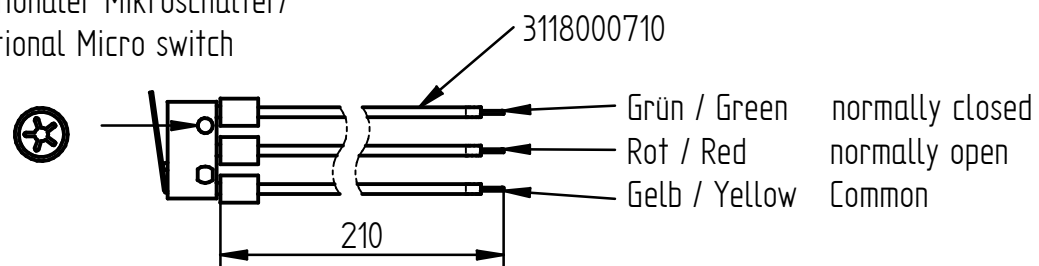

Maße in mm  
Dimension in mm

Optional  
Option Code:  
HUB 12  
SLG

Optionaler Mikroschalter/  
optional Micro switch

Schlüssel / Key

Schlüsselocherverdeck  
Key hole cover

Schlüsselführungsrohr  
Key guiding tube

Schlüsselocheneinsatz in  
90° Schritten drehbar.  
Key hole adjustable in  
90° steps