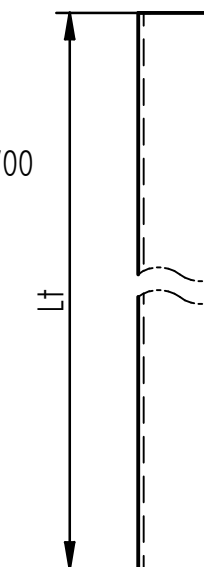

Maße in mm  
Dimension in mm

Optional  
Option Code:  
HUB 12  
SLG

Optionaler Mikroschalter/  
optional Micro switch

Schlüssel / Key

Schlüsselocherverdeck  
Key hole cover

Schlüsselführungsrohr  
Key guiding tube

Schlüsselocheneinsatz in  
90° Schritten drehbar.  
Key hole adjustable in  
90° steps