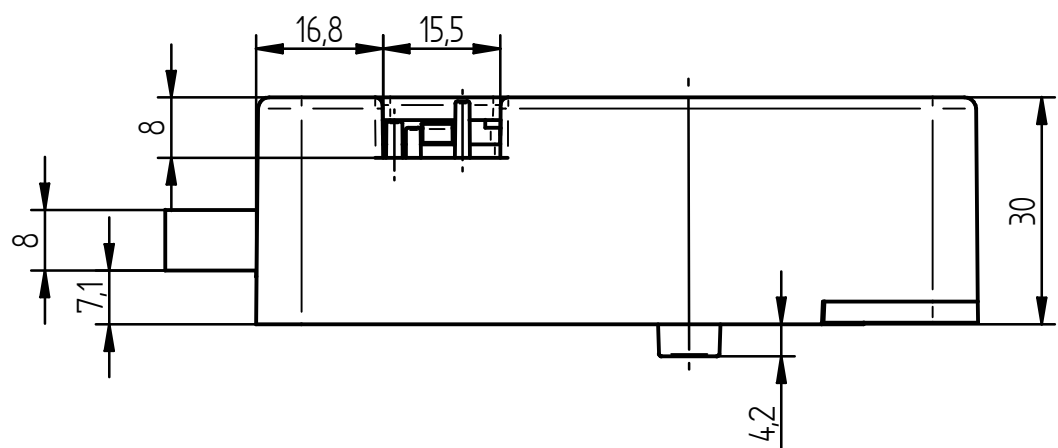

Maße in mm  
Dimension in mm

Optional  
Option Code:  
HUB 12  
SLG

Optionaler Mikroschalter/  
optional Micro switch

Schlüssel / Key

Schlüsselocherverdeck  
Key hole cover

Schlüsselführungsrohr  
Key guiding tube

Schlüsselocheneinsatz in  
90° Schritten drehbar.  
Key hole adjustable in  
90° steps