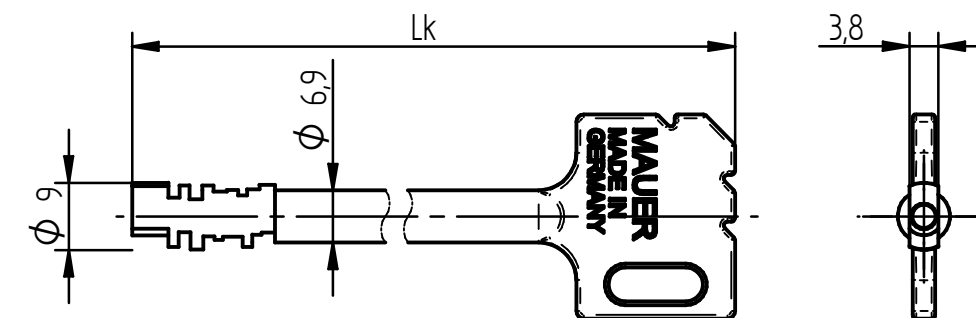

Maße in mm  
Dimension in mm

Optional  
Option Code:  
HUB 12  
SLG

Optionaler Mikroschalter/  
optional Micro switch

Schlüssel / Key

Schlüsselocherverdeck  
Key hole cover

Schlüsselführungsrohr  
Key guiding tube

Schlüsselocheneinsatz in  
90° Schritten drehbar.  
Key hole adjustable in  
90° steps