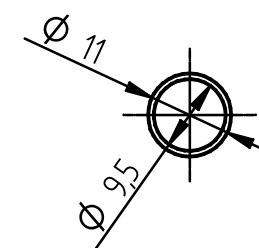

Maße in mm  
Dimension in mm

Optional  
Option Code:  
HUB 12  
SLG

Optionaler Mikroschalter/  
optional Micro switch

Schlüssel / Key

Schlüsselocherverdeck  
Key hole cover

Schlüsselführungsrohr  
Key guiding tube

Schlüsselocheneinsatz in  
90° Schritten drehbar.  
Key hole adjustable in  
90° steps