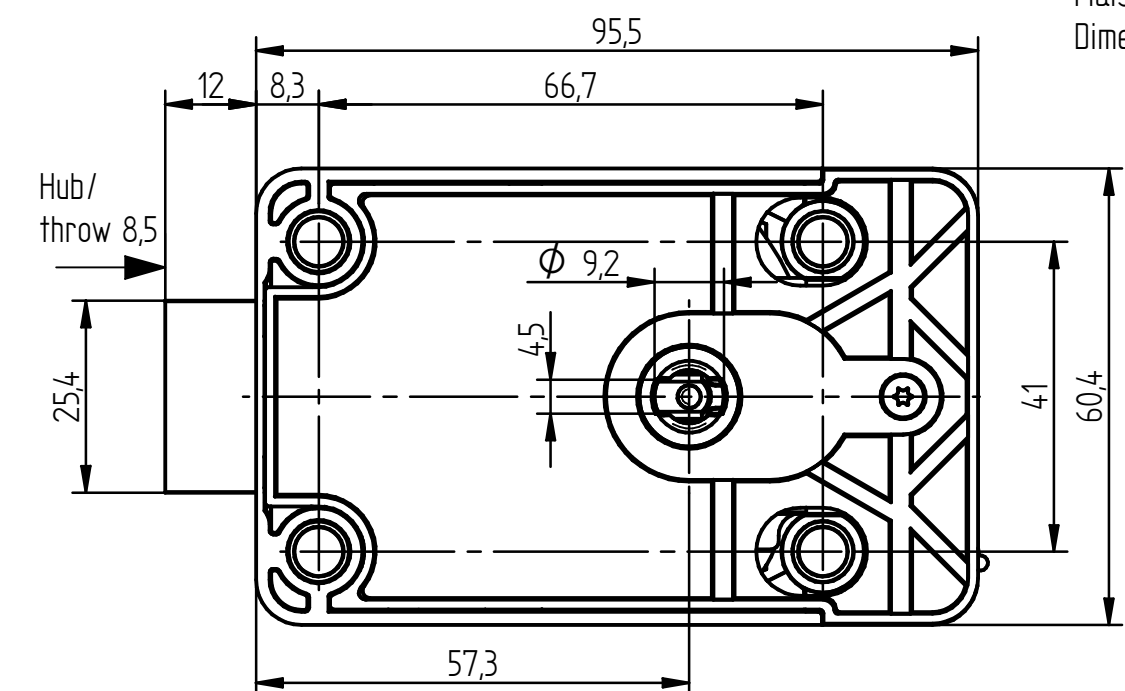

Maße in mm  
Dimension in mm

Optional  
Option Code:  
HUB 12  
SLG

Optionaler Mikroschalter/  
optional Micro switch

Schlüssel / Key

Schlüsselocherverdeck  
Key hole cover

Schlüsselführungsrohr  
Key guiding tube

Schlüsselocheneinsatz in  
90° Schritten drehbar.  
Key hole adjustable in  
90° steps