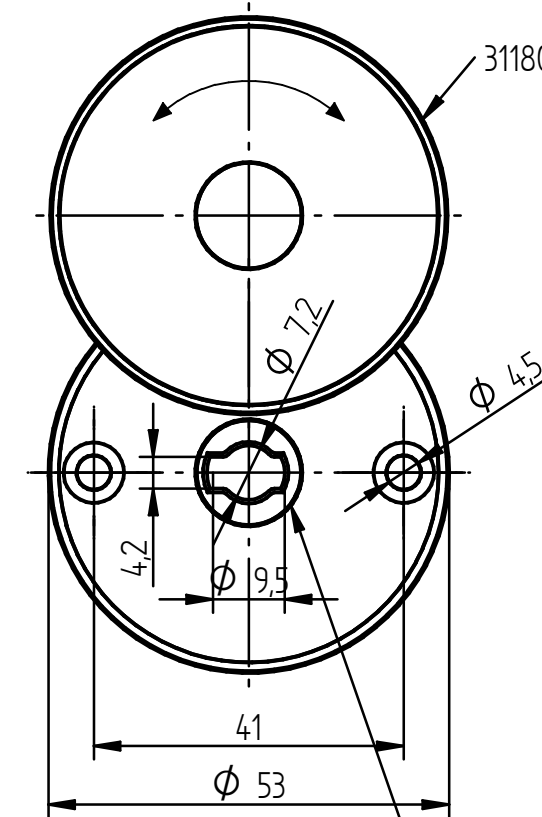

Maße in mm  
Dimension in mm

Optional  
Option Code:  
HUB 12  
SLG

Optionaler Mikroschalter/  
optional Micro switch

Schlüssel / Key

Schlüsselocherverdeck  
Key hole cover

Schlüsselführungsrohr  
Key guiding tube

Schlüsselocheneinsatz in  
90° Schritten drehbar.  
Key hole adjustable in  
90° steps