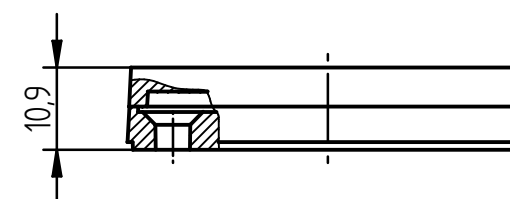

Maße in mm  
Dimension in mm

Optional  
Option Code:  
HUB 12  
SLG

Optionaler Mikroschalter/  
optional Micro switch

Schlüssel / Key

Schlüsselocherverdeck  
Key hole cover

Schlüsselführungsrohr  
Key guiding tube

Schlüsselocheneinsatz in  
90° Schritten drehbar.  
Key hole adjustable in  
90° steps