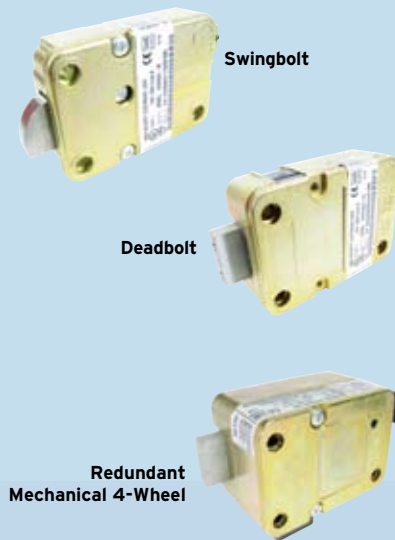

Safe and reliable

ComboGard Pro Series Features/Specifications

Functionality

Redundant Mechanical 4-Wheel

Variety of Lock Types

RECOMMENDED

3750-K Round Entry

OPTIONAL