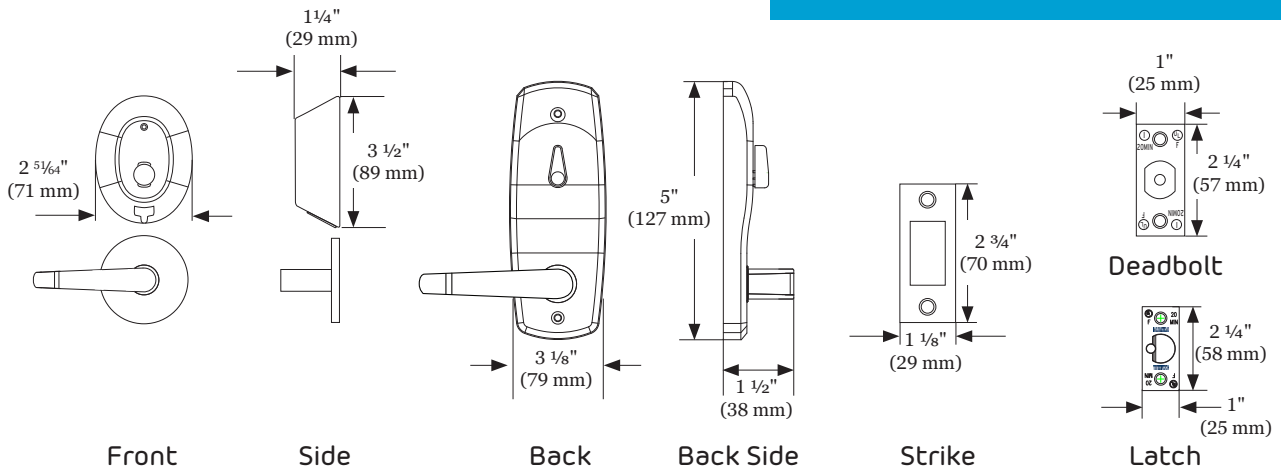

Low Maintenance

- Locks indicate low power signal with key insertion
- Designed for extended battery life
- Weatherized to withstand environmental conditions