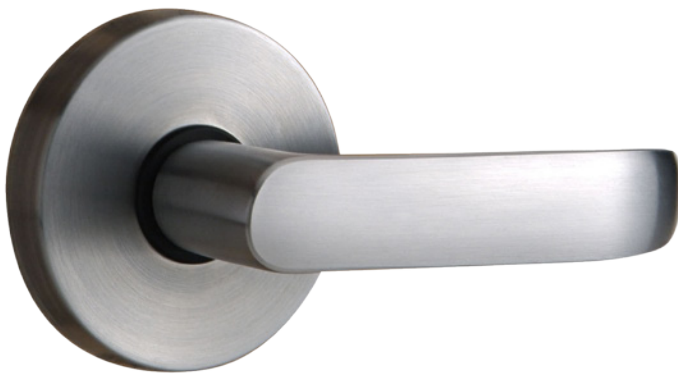

InSync®

Overview

The InSync I is a stand-alone, battery operated interconnected cylindrical latch and deadbolt lock. An InSync I lock works with Windows®-based SAM RF software, an electronic key-encoding device, handheld utility device, and electronic RFID keys to create a comprehensive access control system. The system eliminates key cutting, lock replacement, and risks associated with unauthorized mechanical keys. In addition, it provides multiple levels of access control to provide the highest level of security.

Security Features

- Robust sectional trim with fully enforced 1" saw-proof deadbolt
- Inhibit key cancels a specific key; for use when a key is lost or stolen
- Emergency keys open any lock on a property, including unit, suite, and common access area locks
- Limited Use keys for vendors, staff members, and potential residents who may need regulated access to unit or common access areas

Mechanical Features

<i>Exterior Dimensions</i>	3 1/2" h x 2 5/64" w x 1 1/4" d (deadbolt only)
<i>Power</i>	Four (4) standard size AA alkaline batteries
<i>Levers</i>	ADA compliant  Note: Verify that Vintage, Gala, and Arc levers comply with local fire code requirements.
<i>Standard Finishes</i>	Bright Chrome (26), Satin Chrome (26D), Bright Brass (U3), Satin Brass (U4)
<i>Optional Finishes</i>	Satin Nickel (U15) or Dark Mahogany (10B)
<i>Backset</i>	2 3/8" (60mm) or 2 3/4" (70mm), adjustable — no special tools required
<i>Weight</i>	9 lbs. (4 kg)