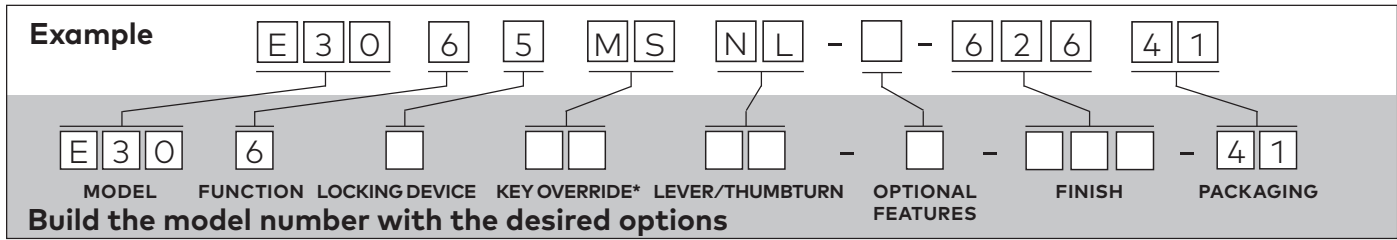

# E-Plex<sup>®</sup> 3000 Series

Base Model	Description	Base Price
E3065MSNL62641	E3000, Mortise, Deadlatch, Lever, Schlage "C" Keyway 300 Access Codes, 9,000 Audit Events	\$746.00