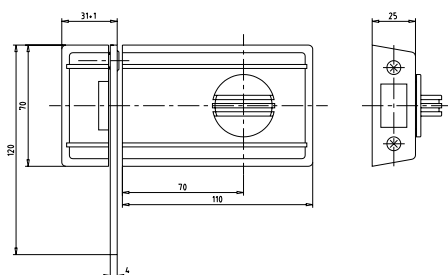

Available for these Systems:

Premier Systems:	6 Kaba penta	7 Kaba quattro pluS	12 Kaba gemini pluS
Patent expired systems	4 Kaba quattro S	2 Kaba gemini S	
Old systems	3 Kaba quattro¹⁾	1 Kaba gemini¹⁾	
Dealer systems	5 Kaba experT²⁾	19 Kaba maTriX²⁾	
Old dealer system		9 Kaba gemini T²⁾	

Surface mounted lock type 1210