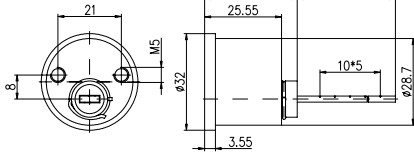

Type 95-4-131

Premier Systems:	6 Kaba penta	7 Kaba quattro pluS	12 Kaba gemini pluS
Patent expired systems	4 Kaba quattro S	2 Kaba gemini S	
Old systems	3 Kaba quattro¹⁾	1 Kaba gemini¹⁾	
Dealer systems	5 Kaba experT²⁾	19 Kaba maTriX²⁾	
Old dealer system		9 Kaba gemini T²⁾	

Cylinder types

89-4-007	suitable for Gege Surface Mounted Locks with Swiss mounting plates
95-4-131	suitable for Gege Surface Mounted Locks
96-4-001	suitable for EVVA types K513, K900, K910-K950

Accessories

See page K.94

Standard Surface Finishes

NI - Nickel plated	MS - Brass natural	

Optional Surface Finishes

BH - brown light	MP - Brass polished	CR - Chrome standard
BM - brown medium	MSA - Brass antique	CRM - Chrom dull
BD - brown dark		CRP - Chrome polished
NIC - chemically nickel plated		
GO - gold plated		

Order Code System

System Code.Cylinder Type.Surface finish

Example:

6.AZ96-4-001.NI = penta.outside cylinder 96-4-001.nickel plated

Please note that certain options, finishes and dimensions may be subject to extended factory lead times. Please contact our office via email on sales.uk@kaba.com or telephone (0) 870 000 5625.

¹⁾ Kaba gemini and Kaba quattro are only offered for existing master key systems.

²⁾ Kaba experT, Kaba maTriX and Kaba gemini T are only sold to authorized dealers.