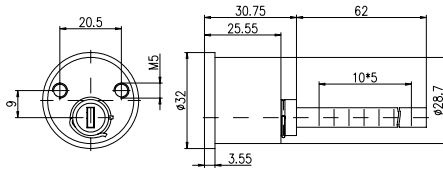

Outside Cylinders, Excentric

AZ.89-4-007, AZ.95-4-131, AZ.96-4-001

Application

Outside lock cylinders for surface mounted locks, suitable for door thicknesses from 35 to 80 mm.

Configuration

Housing brass chrome plated, reversible key made of nickel silver, Zinc-coated steel mounting plate
Tailpiece can be turned 90° and can be shortened to length

Included with the cylinder

- 3 reversible keys
- Plastic key clip in dark red for Kaba penta, in dark blue for all other systems
- 2 Cylinder fastening screws M5 x 65 mm
- 1 Rosette ZUST.18R.29 (for Types 95-4-131, 96-4-001)
- 1 Rosette 1007-11 (for Types 89-4-007)
- 1 Mounting plate Type BS 31 (for Type 89-4-007)