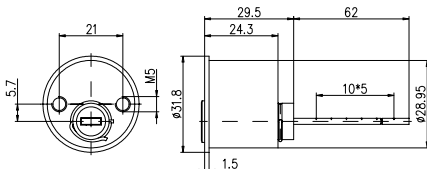

Type 89-4-007