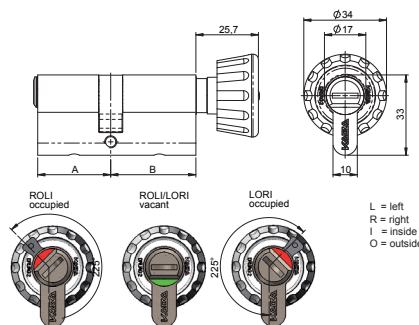

## Application:

For WC or lavatory doors. Visual indication from the outside, whether or not the toilet or lavatory is occupied (red) or vacant (green)

## Included with the cylinder:

1 cylinder fastening screw M5 x 65 mm  
Installation and Maintenance Instructions

**Lengths** Standard - each side from 30 to 100 mm in 5 mm steps  
Special over 100 mm

## Order Code System

Cylinder Type.Length+Length(knob type).Surface finish.Hinge position

Example:

WCZ.30+40RK.NI.RA-LI = WC cylinder.30+40 round knob.nickel plated. outside right hinges

<sup>1)</sup> Kaba gemini and Kaba quattro are only offered for existing master key systems.